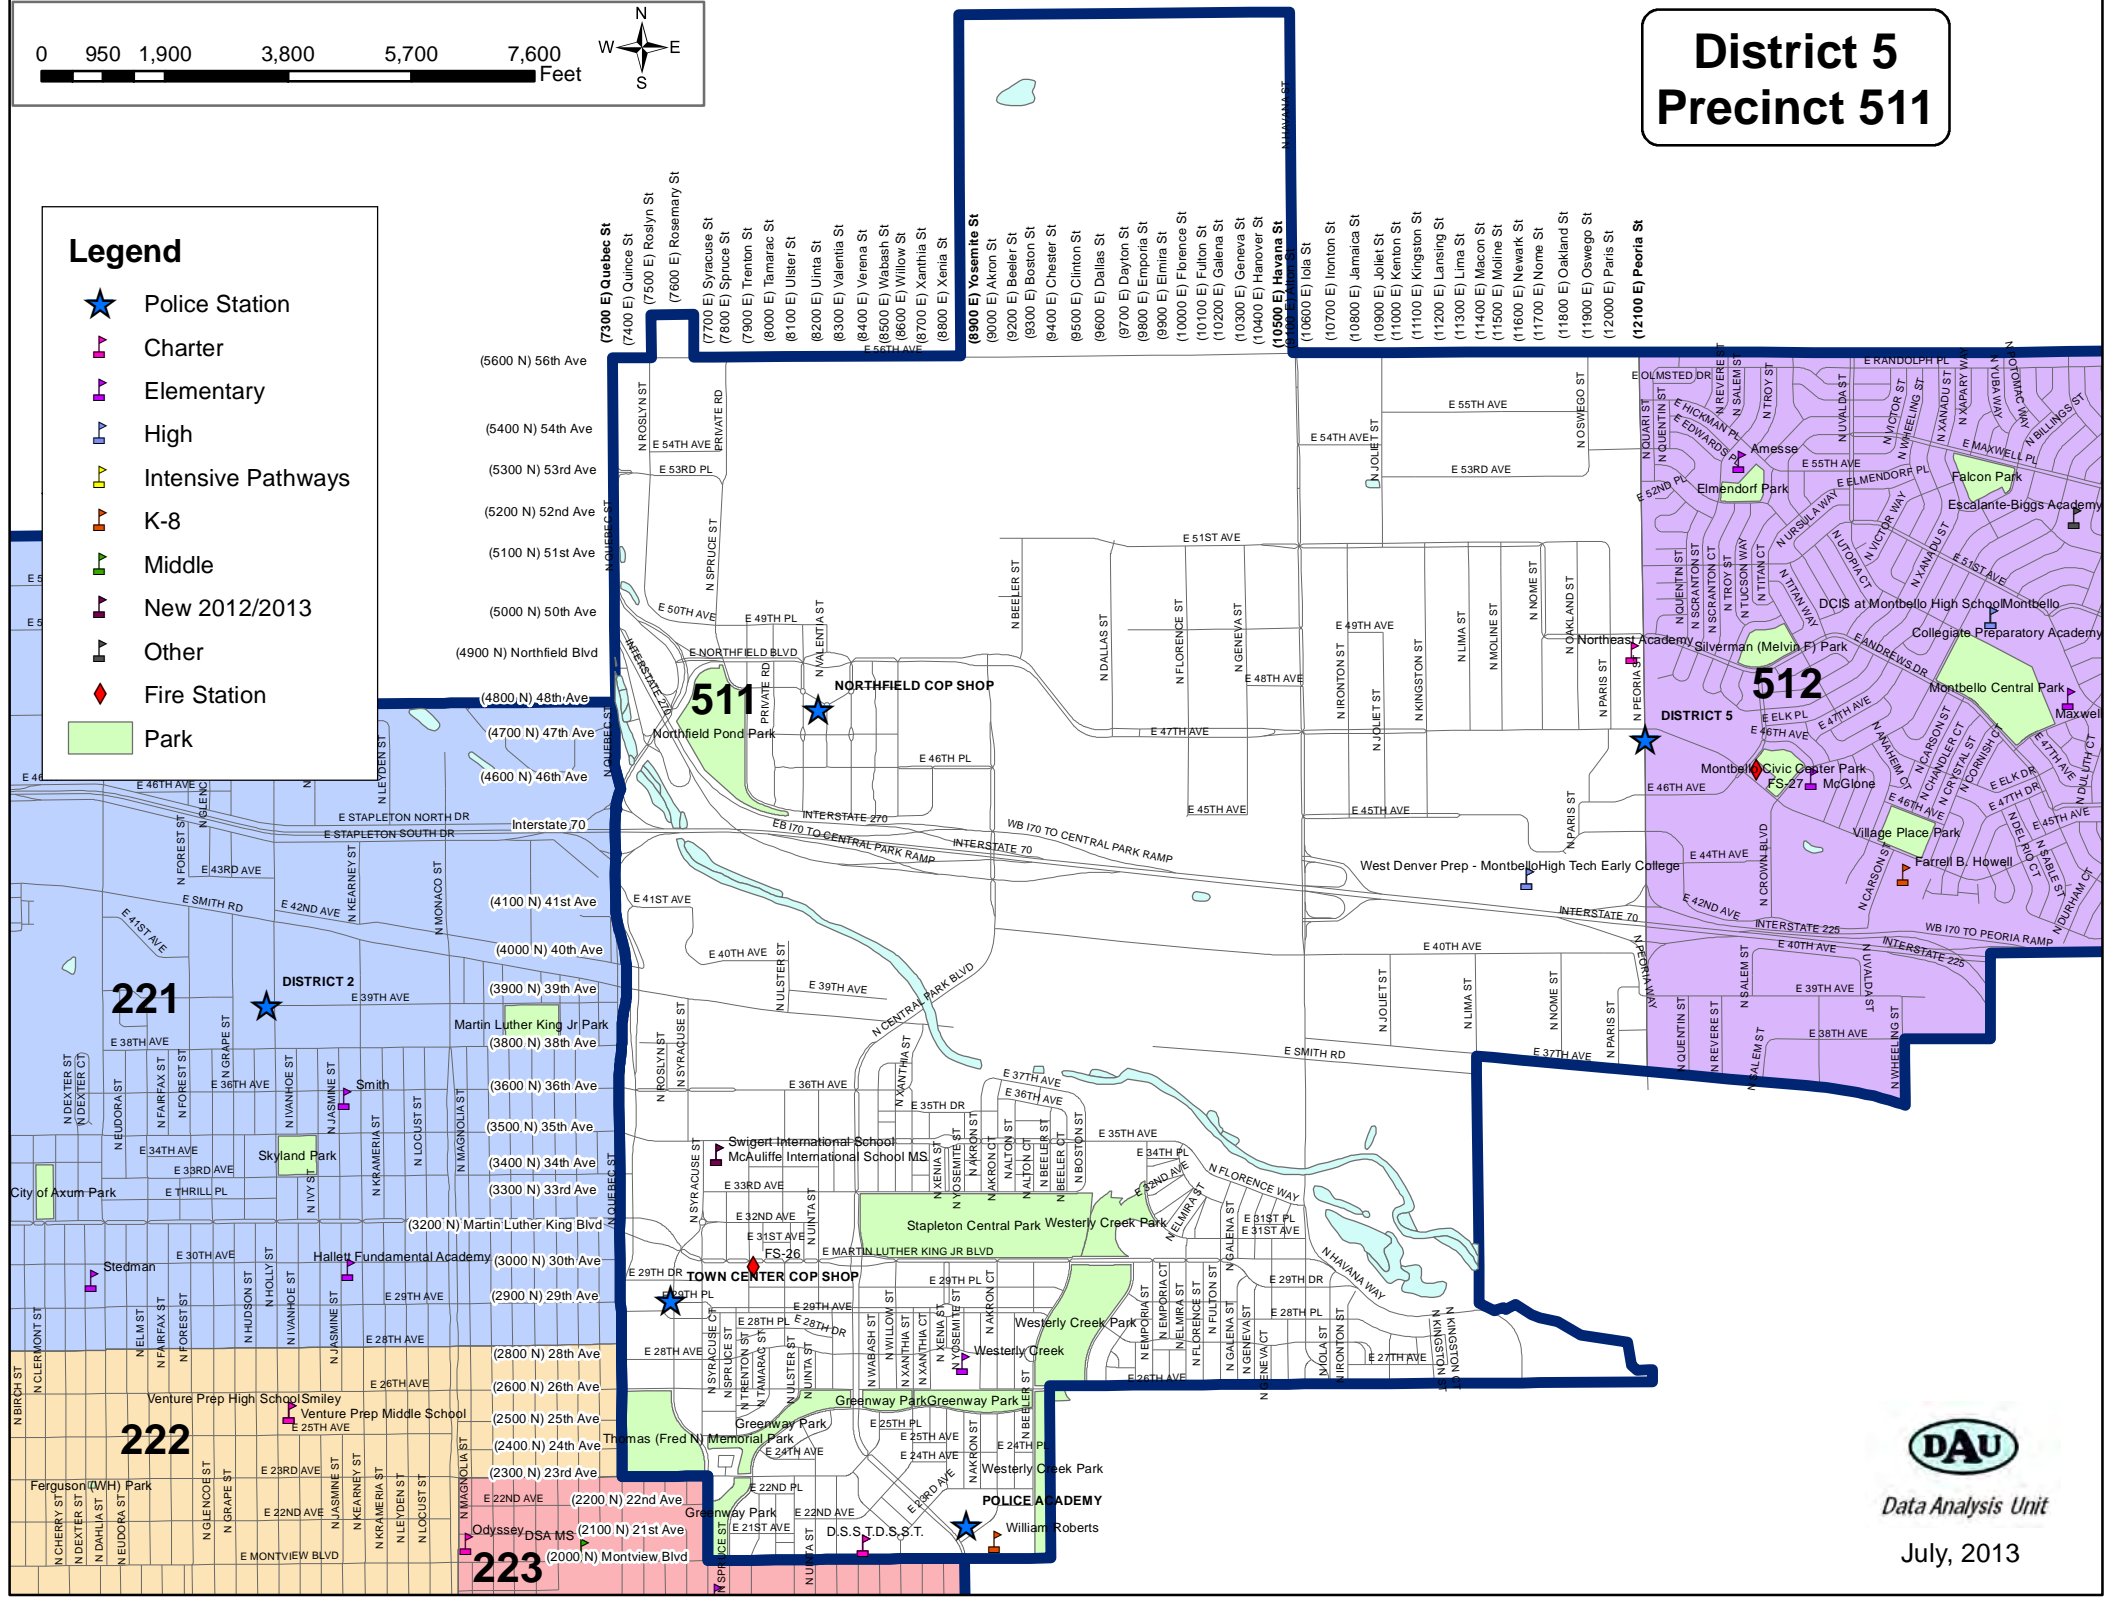

District 5 Precinct 511

Legend

- Police Station
- Charter
- Elementary
- High
- Intensive Pathways
- K-8
- Middle
- New 2012/2013
- Other
- Fire Station
- Park

July, 2013