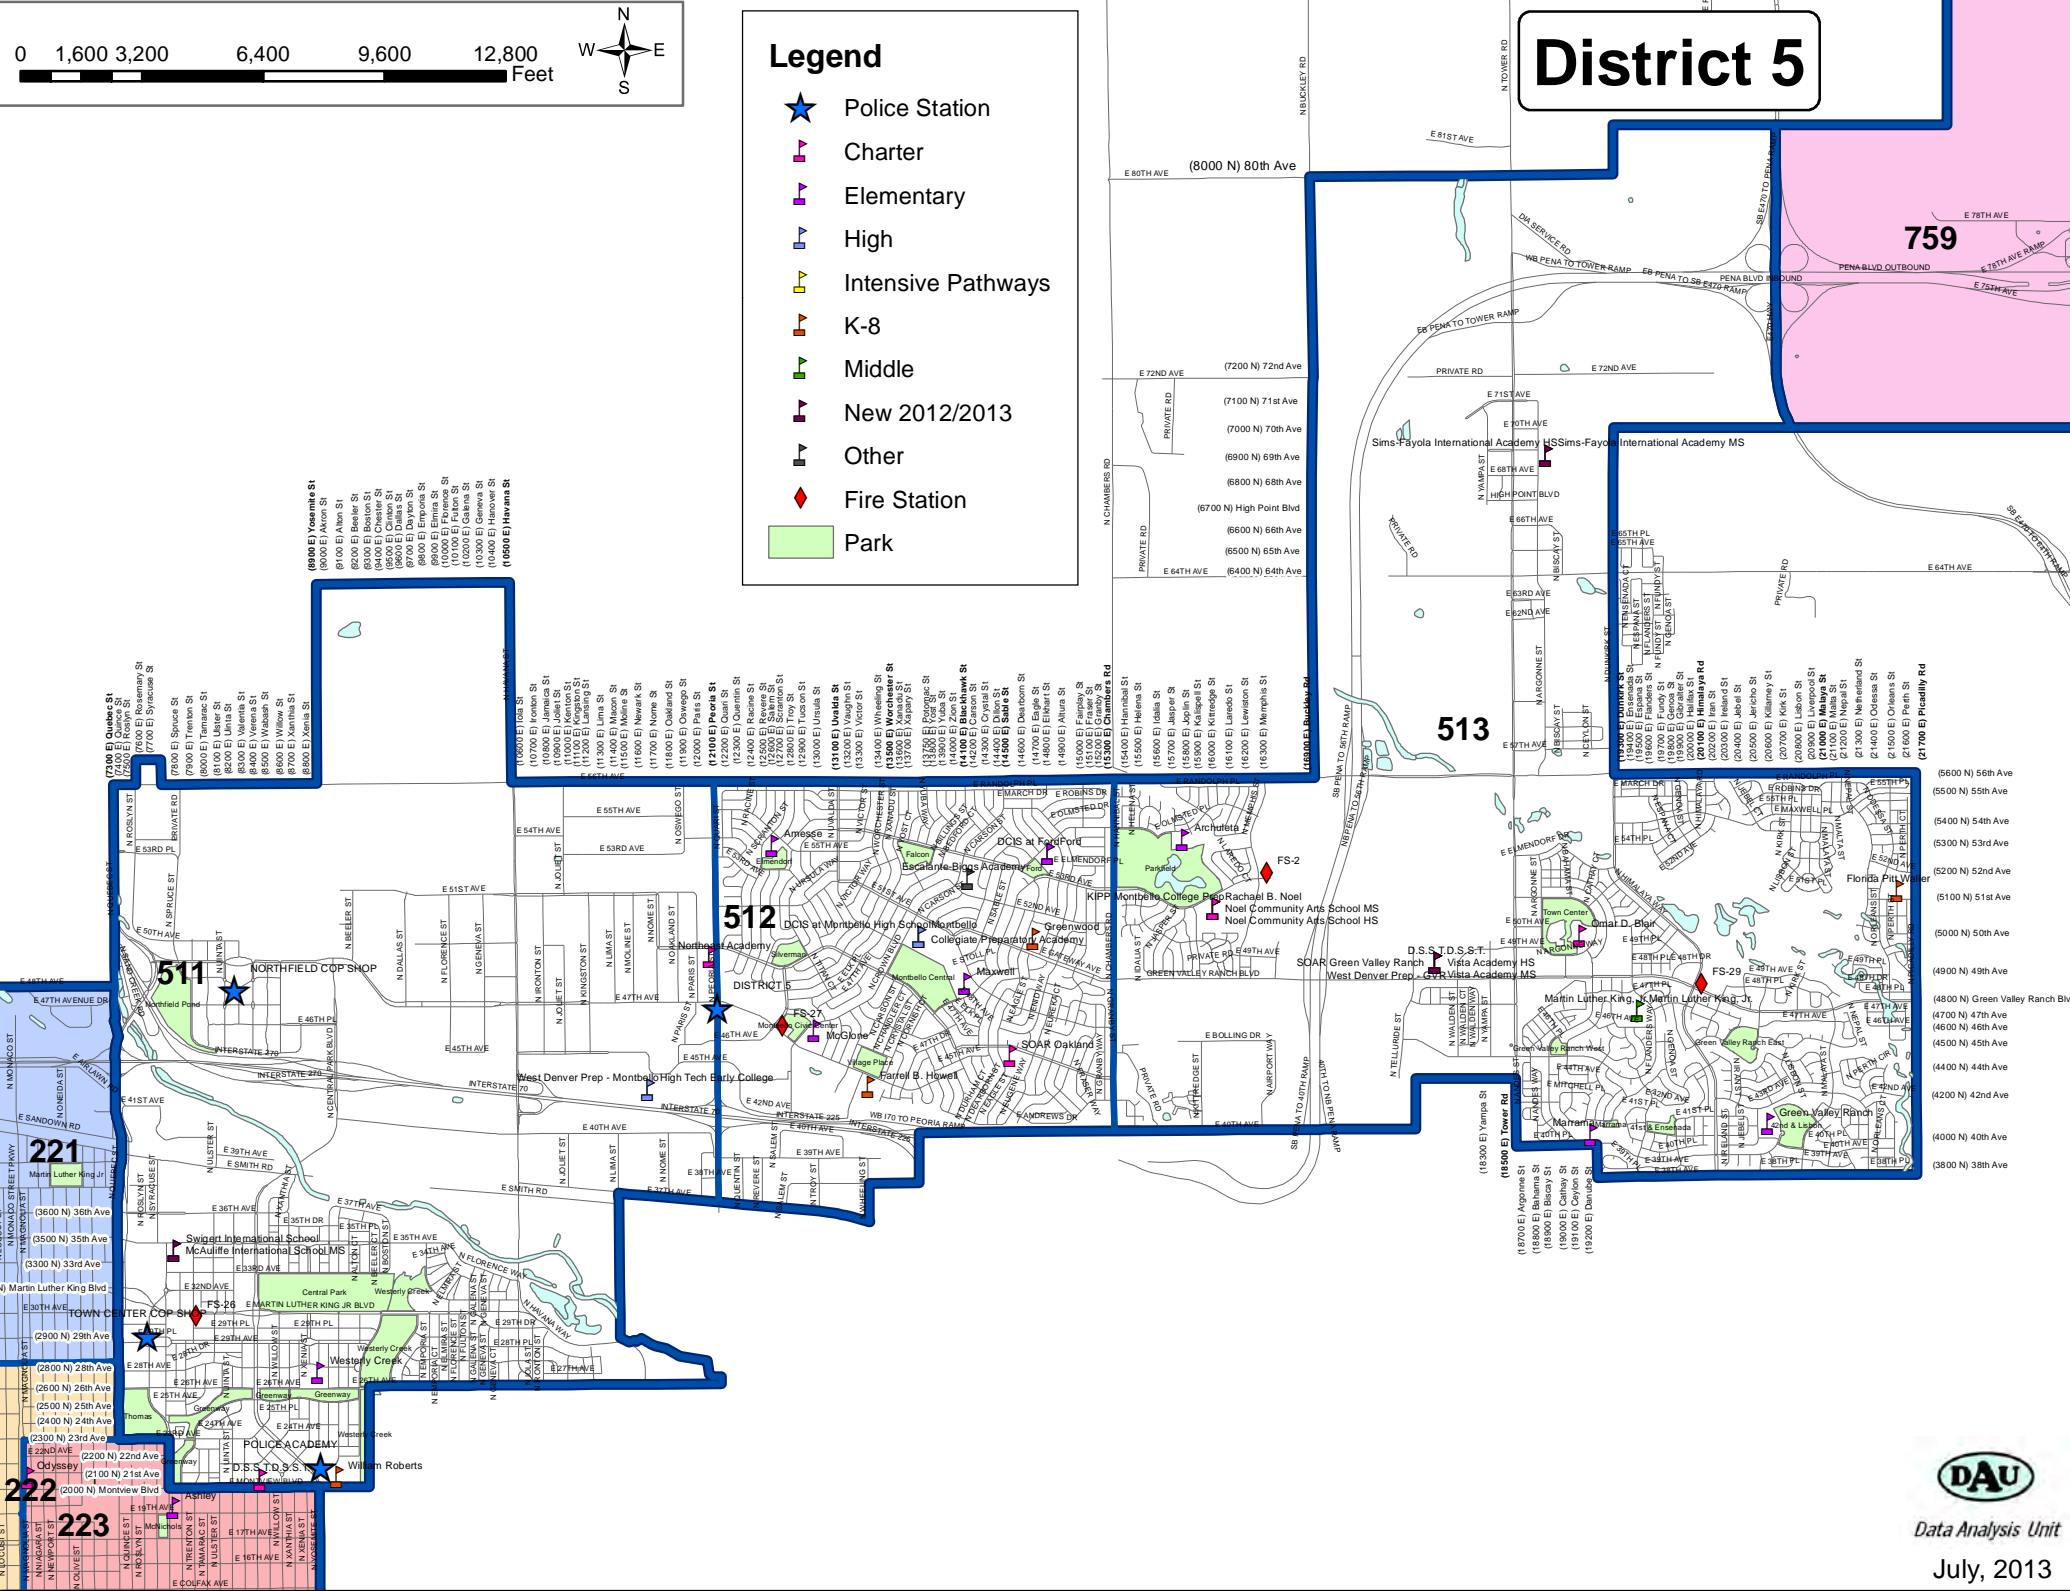

0 1,600 3,200 6,400 9,600 12,800 Feet

Legend

- Police Station
- Charter
- Elementary
- High
- Intensive Pathways
- K-8
- Middle
- New 2012/2013
- Other
- Fire Station
- Park

District 5

- (8100 E) Yosemite St
- (8000 E) Alcott St
- (8100 E) Alton St
- (8200 E) Baker St
- (8300 E) Boston St
- (8400 E) Calkins St
- (8500 E) Canon St
- (8600 E) Dallas St
- (8700 E) Denver St
- (8800 E) Emporia St
- (8900 E) Elmira St
- (9000 E) Elmer St
- (10200 E) Galena St
- (10300 E) Geneva St
- (10400 E) Harlow St
- (10500 E) Havana St

Data Analysis Unit

July, 2013