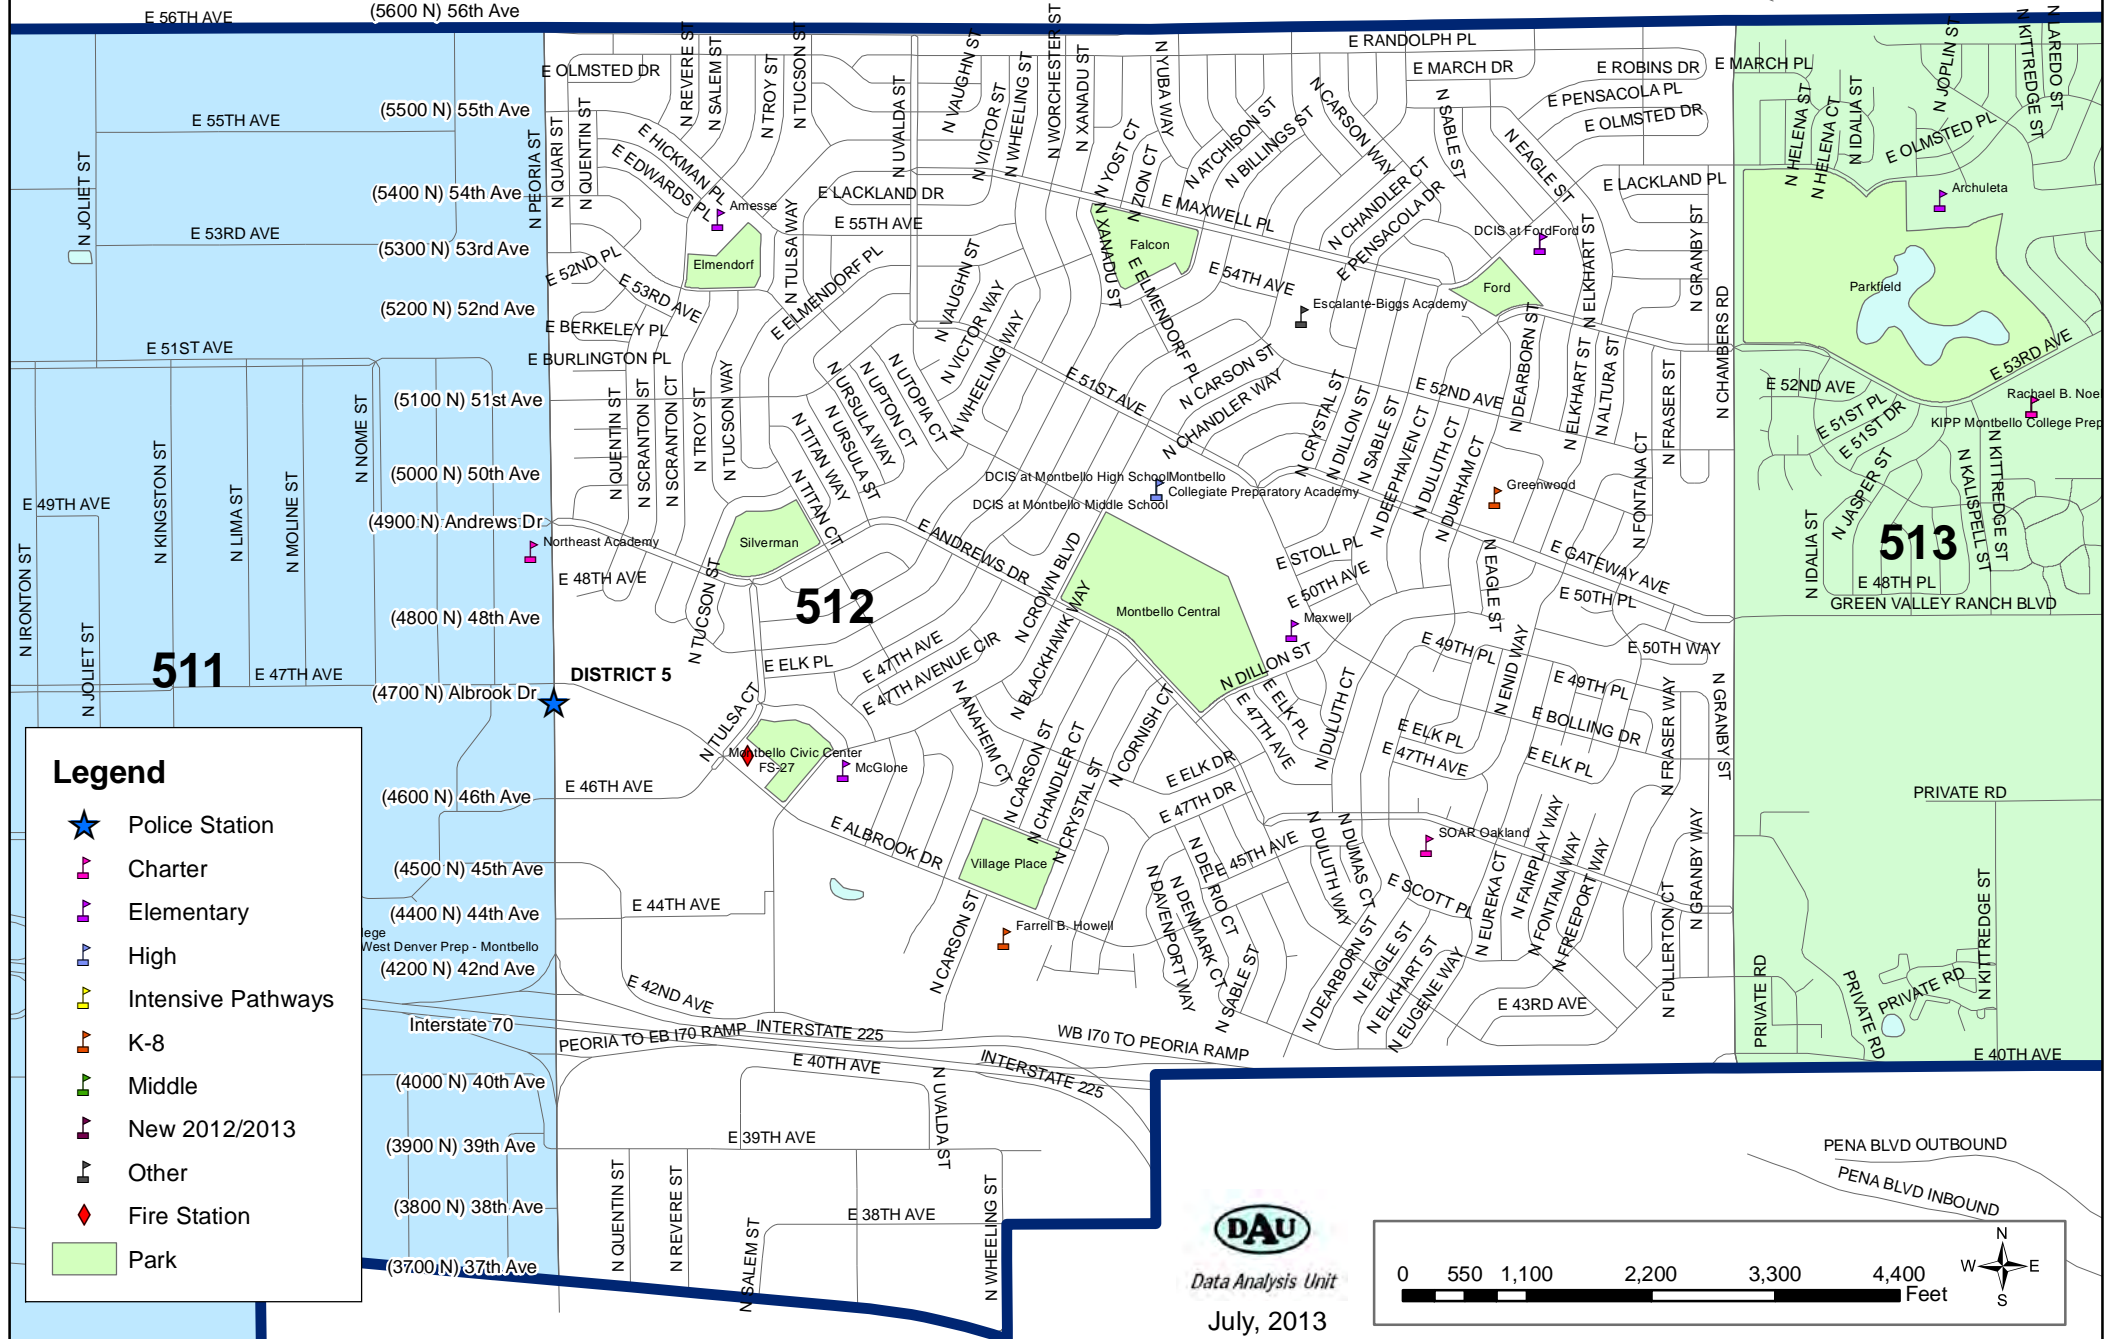

# District 5 Precinct 512

- (12100 E) Peoria St
- (12200 E) Quart St
- (12300 E) Quentin St
- (12400 E) Racine St
- (12500 E) Revere St
- (12600 E) Salem St
- (12700 E) Scranton St
- (12800 E) Troy St
- (12900 E) Tucson St
- (13000 E) Ursula St
- (13100 E) Uvalda St
- (13200 E) Vaughn St
- (13300 E) Victor St
- (13400 E) Wheeling St
- (13500 E) Worcester St
- (13600 E) Xanadu St
- (13700 E) Xapary St
- (13750 E) Potomac St
- (13800 E) Yost St
- (13900 E) Yuba St
- (14000 E) Zion St
- (14100 E) Blackhawk St
- (14200 E) Carson St
- (14300 E) Crystal St
- (14400 E) Dillon St
- (14500 E) Sable St
- (14600 E) Dearborn St
- (14700 E) Eagle St
- (14800 E) Elkhart St
- (14900 E) Altura St
- (15000 E) Fairplay St
- (15100 E) Fraser St
- (15200 E) Granby St
- (15300 E) Chambers Rd

# District 5 Precinct 513

759  
E 75TH AVE

513

(15300 E) Chambers Rd  
 (15400 E) Hannibal St  
 (15500 E) Helena St  
 (15600 E) Idalia St  
 (15700 E) Jasper St  
 (15800 E) Joplin St  
 (15900 E) KilsPELL St  
 (16000 E) Kittridge St  
 (16100 E) Lanedo St  
 (16200 E) Lewiston St  
 (16300 E) Memphis St

(18300 E) Tower Rd  
 (18500 E) Yampa St  
 (18700 E) Argonne St  
 (18800 E) Bahama St  
 (18900 E) Biscay St  
 (19000 E) Cahay St  
 (19100 E) Caylon St  
 (19200 E) Danube St  
 (19300 E) Durkirk St  
 (19400 E) Ensenada St  
 (19500 E) Espana St  
 (19600 E) Flanders St  
 (19700 E) Fundy St  
 (19800 E) Genoa St  
 (19900 E) Gibraltar St  
 (20000 E) Halifax St  
 (20100 E) Himataya Rd  
 (20200 E) Iran St  
 (20300 E) Ireland St  
 (20400 E) Jebel St  
 (20500 E) Jericho St  
 (20600 E) Killarney St  
 (20700 E) Kirk St  
 (20800 E) Lisbon St  
 (20900 E) Liverpool St  
 (21000 E) Malta St  
 (21100 E) Malta St  
 (21200 E) Nepal St  
 (21300 E) Netherland St  
 (21400 E) Odessa St  
 (21500 E) Orleans St  
 (21600 E) Perth St  
 (21700 E) Picadilly Rd