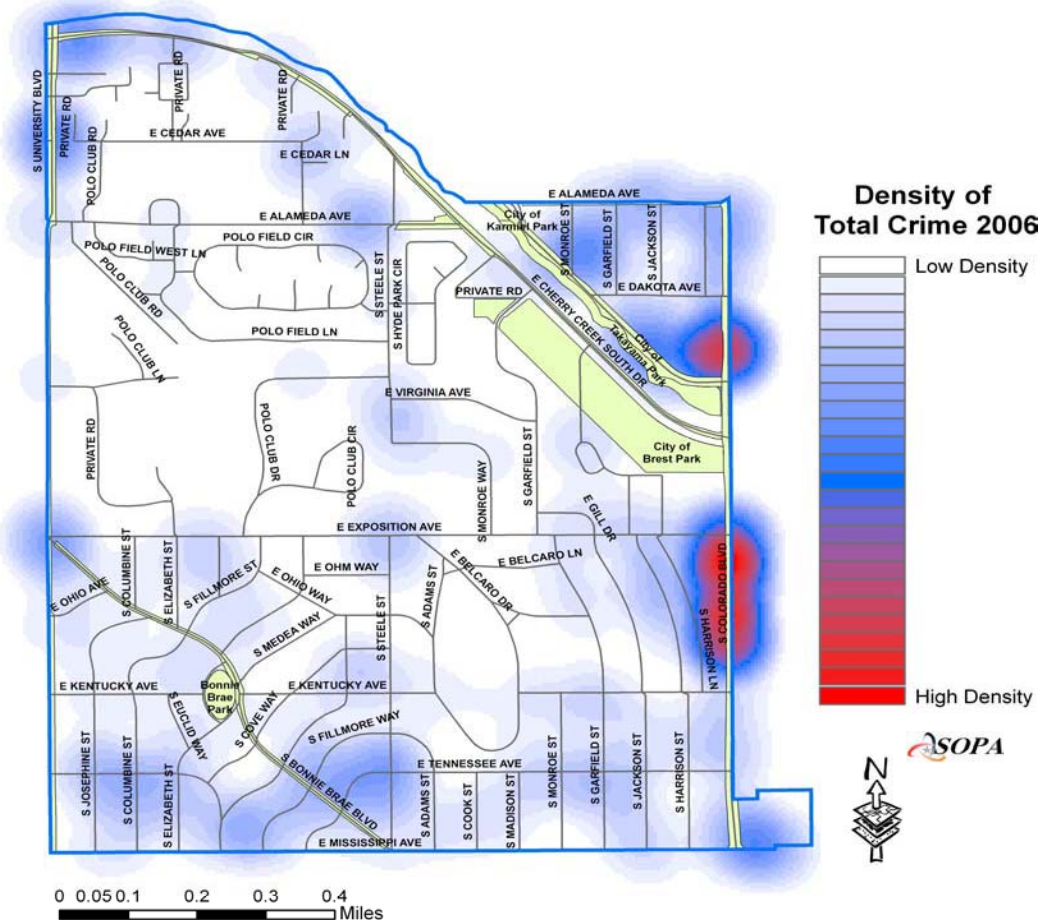

**BELCARO REPORTED OFFENSES**

**BELCARO**

TYPE OF CRIME		2005		2006		CHANGE	
		#	%	#	%	#	%
Part 1 Persons	Homicide	0	0.0%	0	0.0%	0	NA
	Sexual Assault	0	0.0%	0	0.0%	0	NA
	Robbery	2	0.9%	7	3.2%	5	250.0%
	Aggravated Assault	2	0.9%	2	0.9%	0	0.0%
SUBTOTAL		4	1.8%	9	4.1%	5	125.0%
Part 1 Property	Burglary	41	18.3%	55	25.1%	14	34.1%
	Larceny (Except Theft from Motor Veh)	49	21.9%	62	28.3%	13	26.5%
	Larceny (Theft from Motor Vehicle)	45	20.1%	37	16.9%	-8	-17.8%
	Auto Theft	22	9.8%	12	5.5%	-10	-45.5%
	Arson	0	0.0%	1	0.5%	1	NA
SUBTOTAL		157	70.1%	167	76.3%	10	6.4%
<b>PART 1 TOTAL</b>		<b>161</b>	<b>71.9%</b>	<b>176</b>	<b>80.4%</b>	<b>15</b>	<b>9.3%</b>
Other Crimes Against Persons	Other Assaults	6	2.7%	5	2.3%	-1	-16.7%
	Other Sex Offenses	4	1.8%	1	0.5%	-3	-75.0%
	Against Family/Child	0	0.0%	2	0.9%	2	NA
SUBTOTAL		10	4.5%	8	3.7%	-2	-20.0%
Public Disorder Crimes	Criminal Mischief	31	13.8%	19	8.7%	-12	-38.7%
	Prostitution and Commercialized Vice	0	0.0%	0	0.0%	0	NA
	Disorderly Conduct	3	1.3%	1	0.5%	-2	-66.7%
SUBTOTAL		34	15.2%	20	9.1%	-14	-41.2%
Drug and Alcohol	Drug Abuse Violations	2	0.9%	2	0.9%	0	0.0%
	Liquor Law Violations	0	0.0%	0	0.0%	0	NA
SUBTOTAL		2	0.9%	2	0.9%	0	0.0%
White Collar Crimes	Forgery and Counterfeiting	7	3.1%	4	1.8%	-3	-42.9%
	Fraud	8	3.6%	5	2.3%	-3	-37.5%
	Embezzlement	0	0.0%	0	0.0%	0	NA
SUBTOTAL		15	6.7%	9	4.1%	-6	-40.0%
All Other Crimes	Stolen Property	0	0.0%	0	0.0%	0	NA
	Weapons	0	0.0%	0	0.0%	0	NA
	All Other Offenses	2	0.9%	4	1.8%	2	100.0%
SUBTOTAL		2	0.9%	4	1.8%	2	100.0%
<b>PART 2 TOTAL</b>		<b>63</b>	<b>28.1%</b>	<b>43</b>	<b>19.6%</b>	<b>-20</b>	<b>-31.7%</b>
<b>TOTAL</b>		<b>224</b>	<b>100.0%</b>	<b>219</b>	<b>100.0%</b>	<b>-5</b>	<b>-2.2%</b>