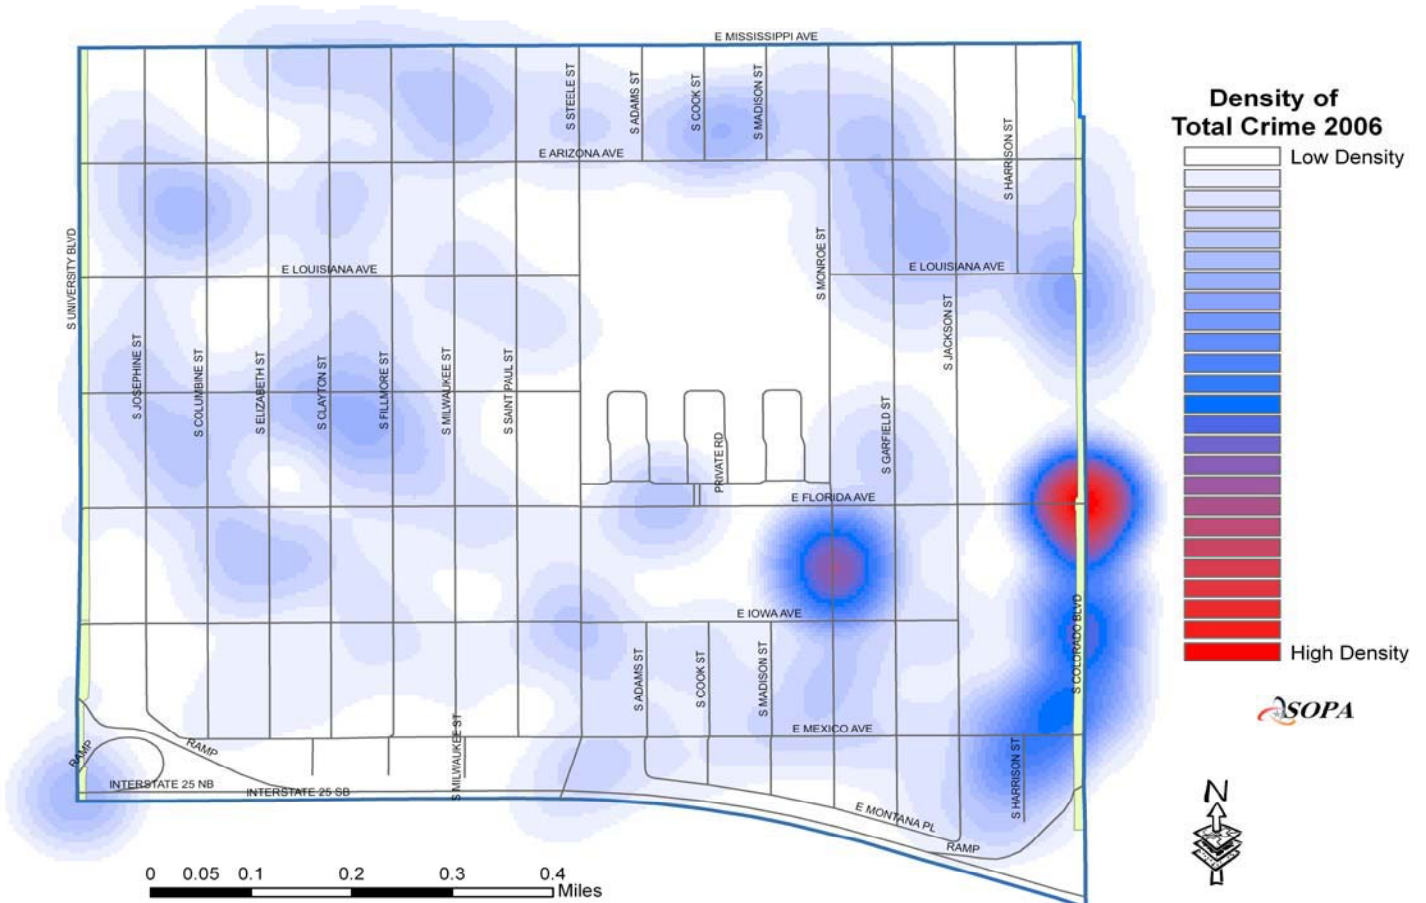

CORY-MERRILL REPORTED OFFENSES

CORY-MERRILL

TYPE OF CRIME		2005		2006		CHANGE	
		#	%	#	%	#	%
Part 1 Persons	Homicide	0	0.0%	0	0.0%	0	NA
	Sexual Assault	1	0.3%	1	0.5%	0	0.0%
	Robbery	5	1.6%	2	0.9%	-3	-60.0%
	Aggravated Assault	4	1.3%	3	1.4%	-1	-25.0%
SUBTOTAL		10	3.3%	6	2.7%	-4	-40.0%
Part 1 Property	Burglary	88	28.9%	59	26.9%	-29	-33.0%
	Larceny (Except Theft from Motor Veh)	45	14.8%	45	20.5%	0	0.0%
	Larceny (Theft from Motor Vehicle)	53	17.4%	39	17.8%	-14	-26.4%
	Auto Theft	37	12.1%	8	3.7%	-29	-78.4%
	Arson	0	0.0%	1	0.5%	1	NA
SUBTOTAL		223	73.1%	152	69.4%	-71	-31.8%
PART 1 TOTAL		233	76.4%	158	72.1%	-75	-32.2%
Other Crimes Against Persons	Other Assaults	3	1.0%	6	2.7%	3	100.0%
	Other Sex Offenses	1	0.3%	2	0.9%	1	100.0%
	Against Family/Child	2	0.7%	0	0.0%	-2	-100.0%
SUBTOTAL		6	2.0%	8	3.7%	2	33.3%
Public Disorder Crimes	Criminal Mischief	43	14.1%	32	14.6%	-11	-25.6%
	Prostitution and Commercialized Vice	0	0.0%	0	0.0%	0	NA
	Disorderly Conduct	5	1.6%	5	2.3%	0	0.0%
SUBTOTAL		48	15.7%	37	16.9%	-11	-22.9%
Drug and Alcohol	Drug Abuse Violations	3	1.0%	5	2.3%	2	66.7%
	Liquor Law Violations	0	0.0%	0	0.0%	0	NA
SUBTOTAL		3	1.0%	5	2.3%	2	66.7%
White Collar Crimes	Forgery and Counterfeiting	1	0.3%	1	0.5%	0	0.0%
	Fraud	9	3.0%	5	2.3%	-4	-44.4%
	Embezzlement	1	0.3%	1	0.5%	0	0.0%
SUBTOTAL		11	3.6%	7	3.2%	-4	-36.4%
All Other Crimes	Stolen Property	1	0.3%	0	0.0%	-1	-100.0%
	Weapons	1	0.3%	0	0.0%	-1	-100.0%
	All Other Offenses	2	0.7%	4	1.8%	2	100.0%
SUBTOTAL		4	1.3%	4	1.8%	0	0.0%
PART 2 TOTAL		72	23.6%	61	27.9%	-11	-15.3%
TOTAL		305	100.0%	219	100.0%	-86	-28.2%

All files utilized in the creation of this report are dynamic. Dynamic files allow additions, deletions and/or modifications at any time, resulting in more complete and accurate records in the databases. Due to continuous data entry after reports are compiled, numbers may vary in previous or subsequent reports. Data downloaded 1/26/07.