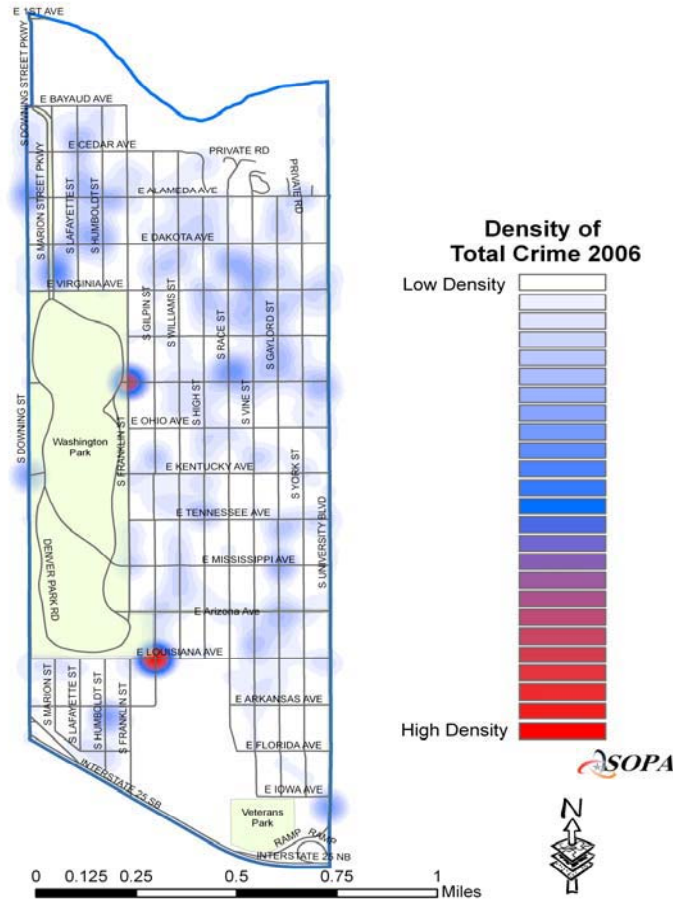

WASHINGTON PARK REPORTED OFFENSES

WASHINGTON PARK

TYPE OF CRIME		2005		2006		CHANGE	
		#	%	#	%	#	%
Part 1 Persons	Homicide	0	0.0%	0	0.0%	0	NA
	Sexual Assault	0	0.0%	1	0.3%	1	NA
	Robbery	3	0.6%	1	0.3%	-2	-66.7%
	Aggravated Assault	3	0.6%	3	0.8%	0	0.0%
SUBTOTAL		6	1.2%	5	1.4%	-1	-16.7%
Part 1 Property	Burglary	144	27.6%	91	25.2%	-53	-36.8%
	Larceny (Except Theft from Motor Veh)	40	7.7%	29	8.0%	-11	-27.5%
	Larceny (Theft from Motor Vehicle)	133	25.5%	110	30.5%	-23	-17.3%
	Auto Theft	101	19.4%	45	12.5%	-56	-55.4%
	Arson	1	0.2%	0	0.0%	-1	-100.0%
SUBTOTAL		419	80.4%	275	76.2%	-144	-34.4%
<b>PART 1 TOTAL</b>		<b>425</b>	<b>81.6%</b>	<b>280</b>	<b>77.6%</b>	<b>-145</b>	<b>-34.1%</b>
Other Crimes Against Persons	Other Assaults	8	1.5%	6	1.7%	-2	-25.0%
	Other Sex Offenses	5	1.0%	3	0.8%	-2	-40.0%
	Against Family/Child	2	0.4%	1	0.3%	-1	-50.0%
SUBTOTAL		15	2.9%	10	2.8%	-5	-33.3%
Public Disorder Crimes	Criminal Mischief	59	11.3%	44	12.2%	-15	-25.4%
	Prostitution and Commercialized Vice	0	0.0%	0	0.0%	0	NA
	Disorderly Conduct	2	0.4%	0	0.0%	-2	-100.0%
SUBTOTAL		61	11.7%	44	12.2%	-17	-27.9%
Drug and Alcohol	Drug Abuse Violations	7	1.3%	8	2.2%	1	14.3%
	Liquor Law Violations	0	0.0%	0	0.0%	0	NA
SUBTOTAL		7	1.3%	8	2.2%	1	14.3%
White Collar Crimes	Forgery and Counterfeiting	1	0.2%	0	0.0%	-1	-100.0%
	Fraud	4	0.8%	8	2.2%	4	100.0%
	Embezzlement	0	0.0%	0	0.0%	0	NA
SUBTOTAL		5	1.0%	8	2.2%	3	60.0%
All Other Crimes	Stolen Property	0	0.0%	0	0.0%	0	NA
	Weapons	1	0.2%	2	0.6%	1	100.0%
	All Other Offenses	7	1.3%	9	2.5%	2	28.6%
SUBTOTAL		8	1.5%	11	3.0%	3	37.5%
<b>PART 2 TOTAL</b>		<b>96</b>	<b>18.4%</b>	<b>81</b>	<b>22.4%</b>	<b>-15</b>	<b>-15.6%</b>
<b>TOTAL</b>		<b>521</b>	<b>100.0%</b>	<b>361</b>	<b>100.0%</b>	<b>-160</b>	<b>-30.7%</b>