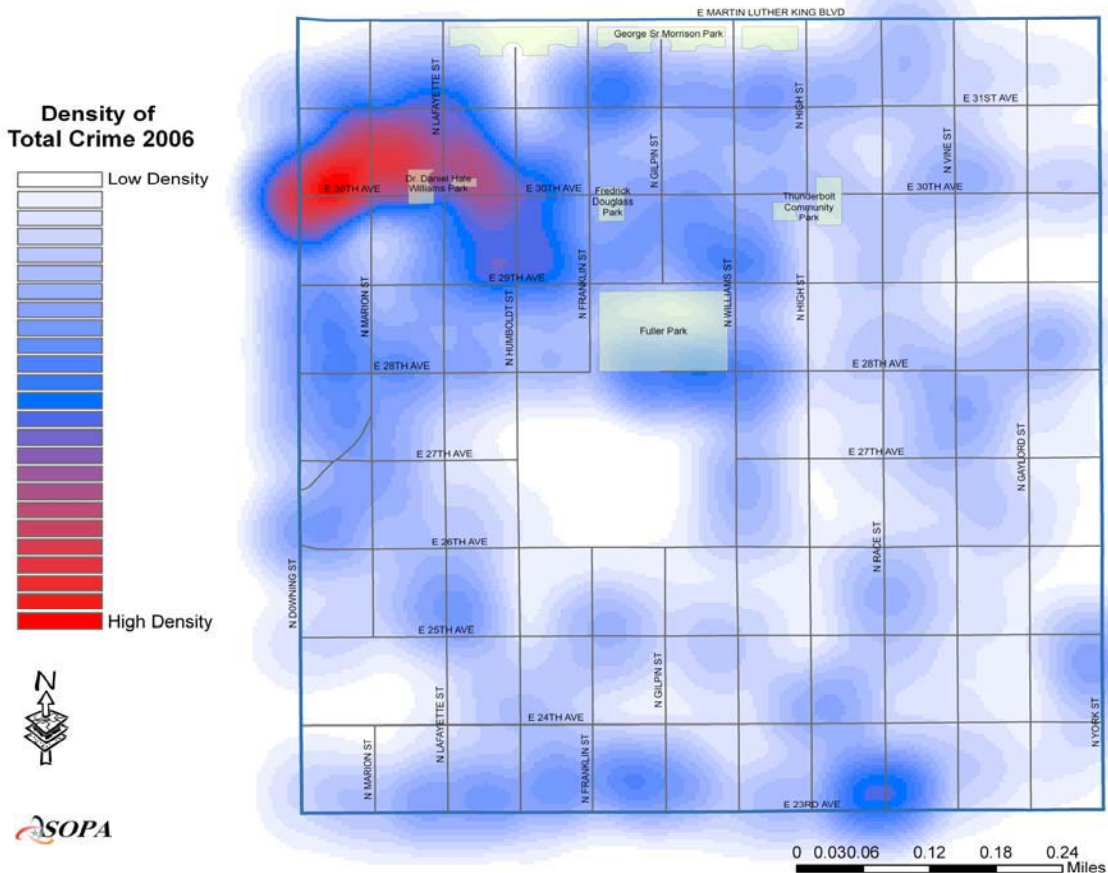

WHITTIER REPORTED OFFENSES

WHITTIER

TYPE OF CRIME		2005		2006		CHANGE	
		#	%	#	%	#	%
Part 1 Persons	Homicide	1	0.2%	1	0.2%	0	0.0%
	Sexual Assault	3	0.5%	2	0.4%	-1	-33.3%
	Robbery	13	2.3%	24	4.5%	11	84.6%
	Aggravated Assault	37	6.5%	38	7.1%	1	2.7%
SUBTOTAL		54	9.5%	65	12.2%	11	20.4%
Part 1 Property	Burglary	128	22.6%	148	27.8%	20	15.6%
	Larceny (Except Theft from Motor Veh)	49	8.7%	46	8.6%	-3	-6.1%
	Larceny (Theft from Motor Vehicle)	67	11.8%	62	11.7%	-5	-7.5%
	Auto Theft	62	11.0%	42	7.9%	-20	-32.3%
	Arson	2	0.4%	1	0.2%	-1	-50.0%
SUBTOTAL		308	54.4%	299	56.2%	-9	-2.9%
<b>PART 1 TOTAL</b>		<b>362</b>	<b>64.0%</b>	<b>364</b>	<b>68.4%</b>	<b>2</b>	<b>0.6%</b>
Other Crimes Against Persons	Other Assaults	43	7.6%	33	6.2%	-10	-23.3%
	Other Sex Offenses	7	1.2%	5	0.9%	-2	-28.6%
	Against Family/Child	0	0.0%	2	0.4%	2	NA
SUBTOTAL		50	8.8%	40	7.5%	-10	-20.0%
Public Disorder Crimes	Criminal Mischief	79	14.0%	74	13.9%	-5	-6.3%
	Prostitution and Commercialized Vice	0	0.0%	0	0.0%	0	NA
	Disorderly Conduct	11	1.9%	5	0.9%	-6	-54.5%
SUBTOTAL		90	15.9%	79	14.8%	-11	-12.2%
Drug and Alcohol	Drug Abuse Violations	42	7.4%	25	4.7%	-17	-40.5%
	Liquor Law Violations	0	0.0%	0	0.0%	0	NA
SUBTOTAL		42	7.4%	25	4.7%	-17	-40.5%
White Collar Crimes	Forgery and Counterfeiting	0	0.0%	0	0.0%	0	NA
	Fraud	4	0.7%	2	0.4%	-2	-50.0%
	Embezzlement	0	0.0%	1	0.2%	1	NA
SUBTOTAL		4	0.7%	3	0.6%	-1	-25.0%
All Other Crimes	Stolen Property	0	0.0%	0	0.0%	0	NA
	Weapons	6	1.1%	10	1.9%	4	66.7%
	All Other Offenses	12	2.1%	11	2.1%	-1	-8.3%
SUBTOTAL		18	3.2%	21	3.9%	3	16.7%
<b>PART 2 TOTAL</b>		<b>204</b>	<b>36.0%</b>	<b>168</b>	<b>31.6%</b>	<b>-36</b>	<b>-17.6%</b>
<b>TOTAL</b>		<b>566</b>	<b>100.0%</b>	<b>532</b>	<b>100.0%</b>	<b>-34</b>	<b>-6.0%</b>