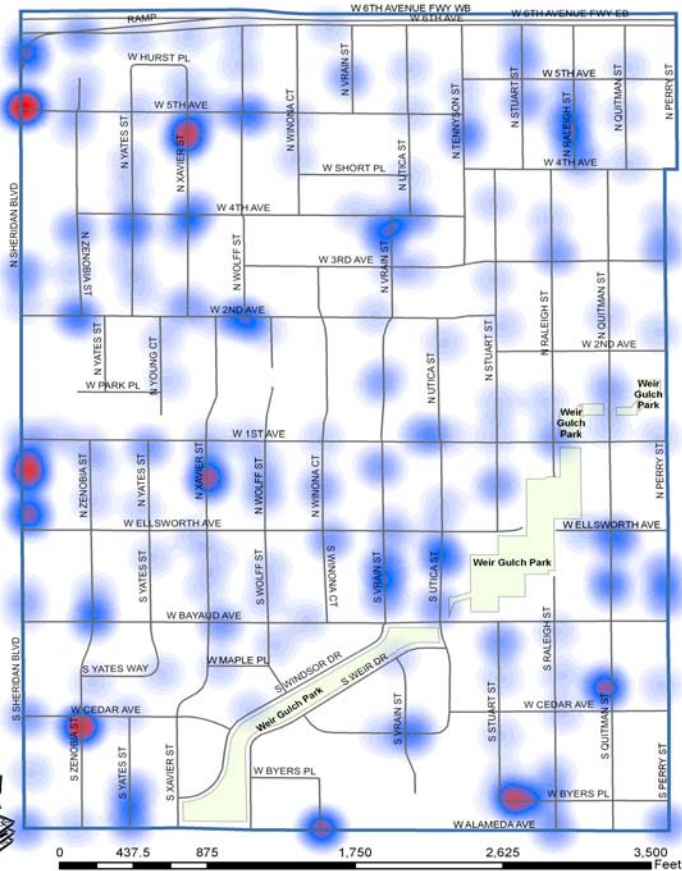

Legend

Barnum West - Jan - Dec, 2007
Density of Reported Crime

Low Density

High Density

All files utilized in the creation of this report are dynamic. Dynamic files allow additions, deletions and/or modifications at any time, resulting in more complete and accurate records in the databases. Due to continuous data entry after reports are compiled, numbers may vary in previous or subsequent reports. Data downloaded 01/28/2008.