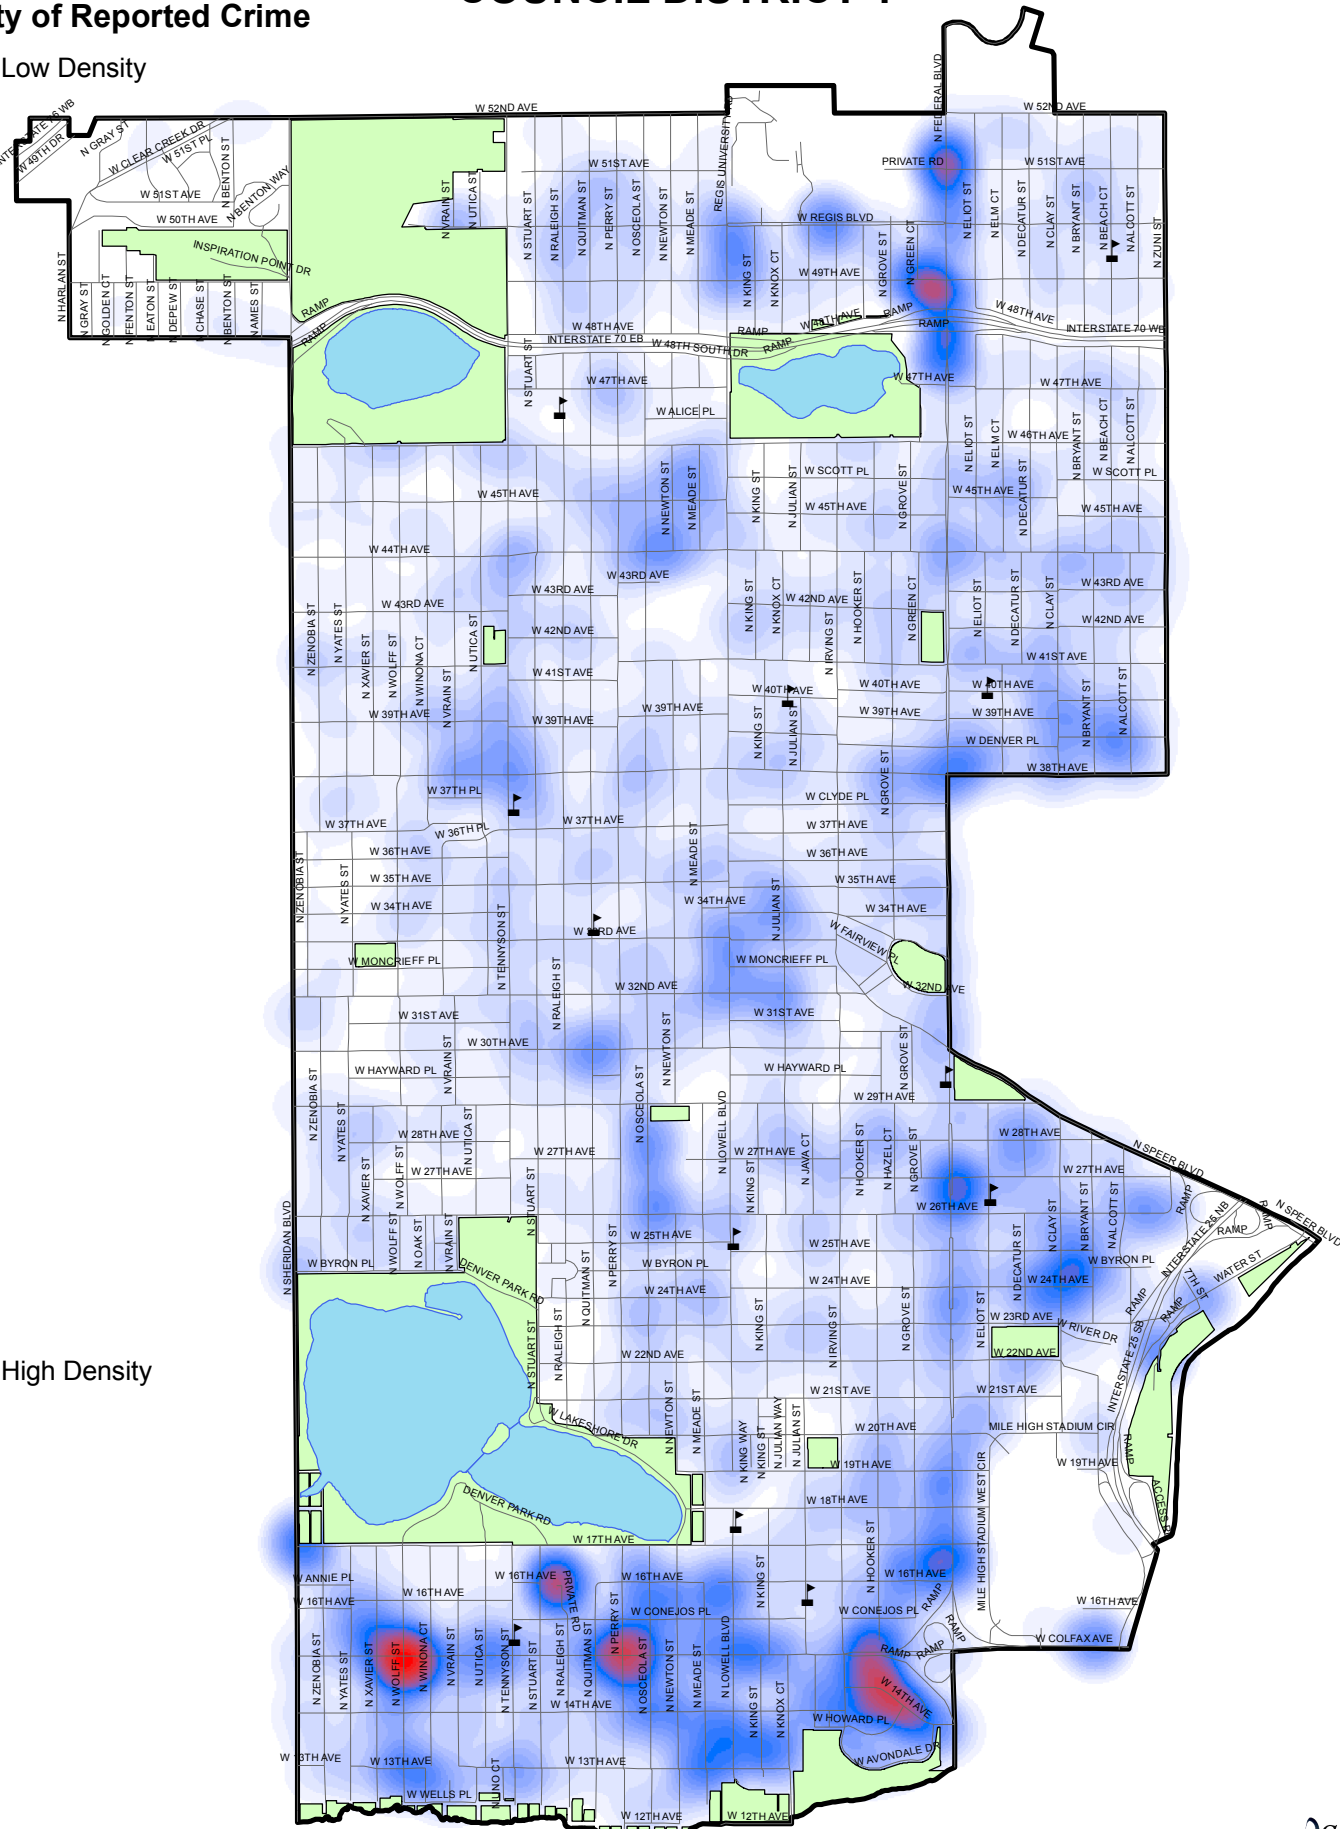

Legend

Council District 1 - Jan - Dec, 2007

COUNCIL DISTRICT 1

Density of Reported Crime

Low Density

0 850 1,700 3,400 5,100 6,800 Feet