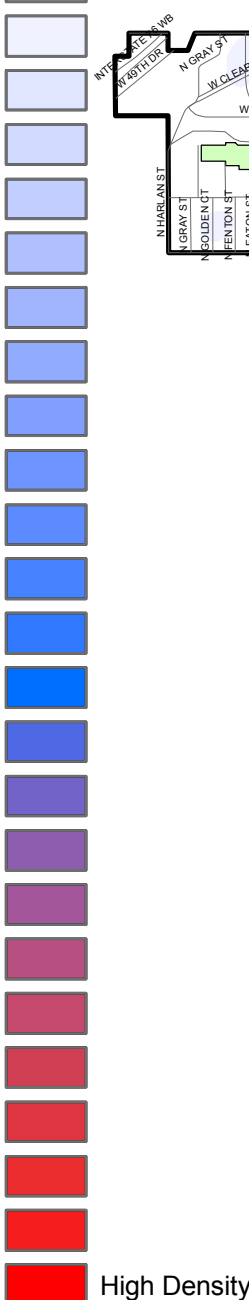

Legend

Council District 1 - Jan - Dec, 2007

COUNCIL DISTRICT 1

Density of Reported Crime

Low Density

0 850 1,700 3,400 5,100 6,800 Feet