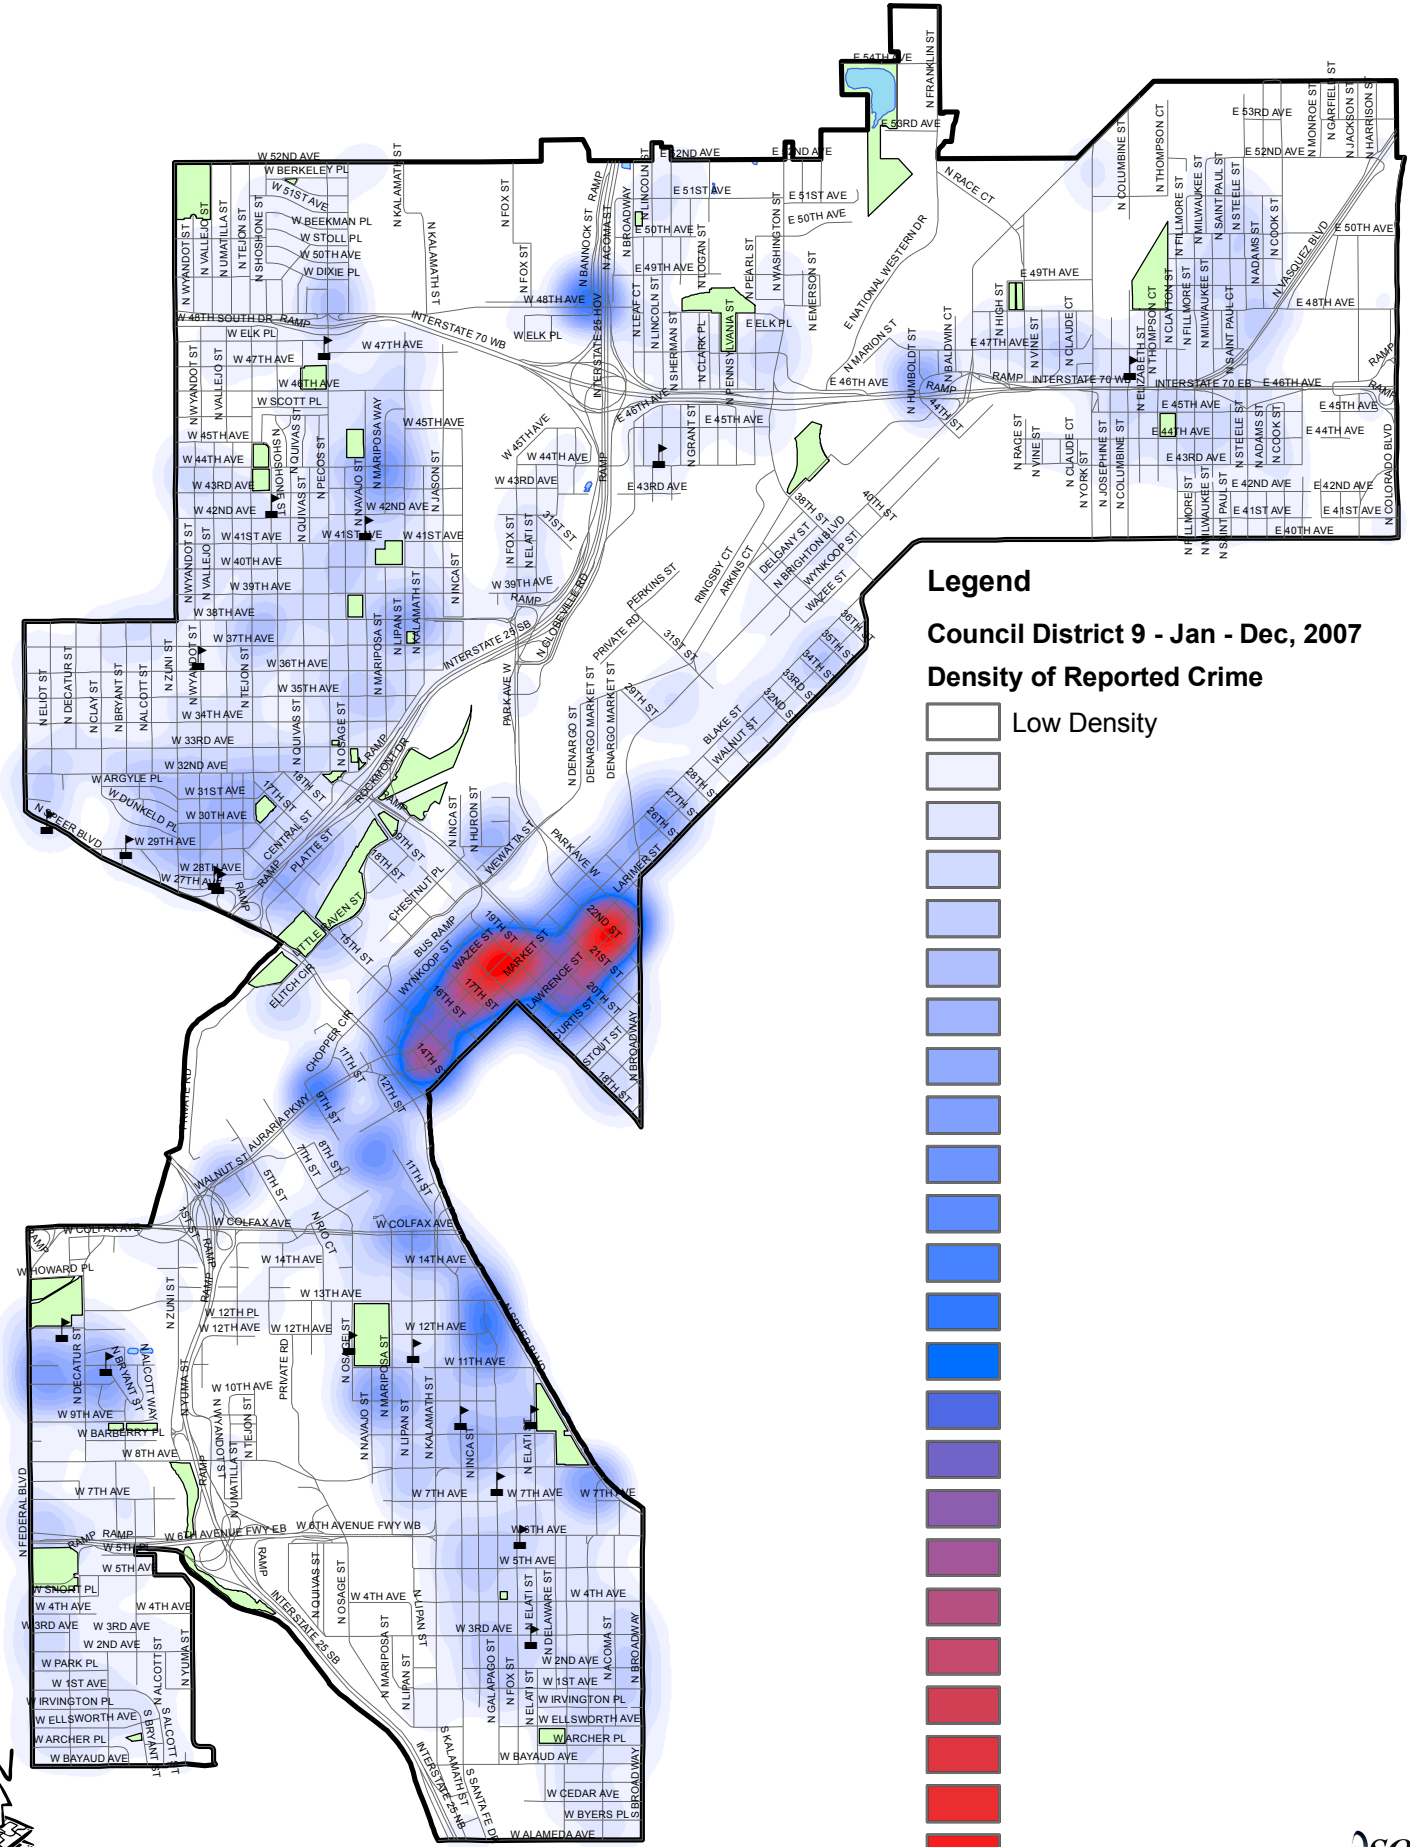

COUNCIL DISTRICT 9

Legend

Council District 9 - Jan - Dec, 2007

Density of Reported Crime

Low Density

High Density

0 1,150 2,300 4,600 6,900 9,200 Feet