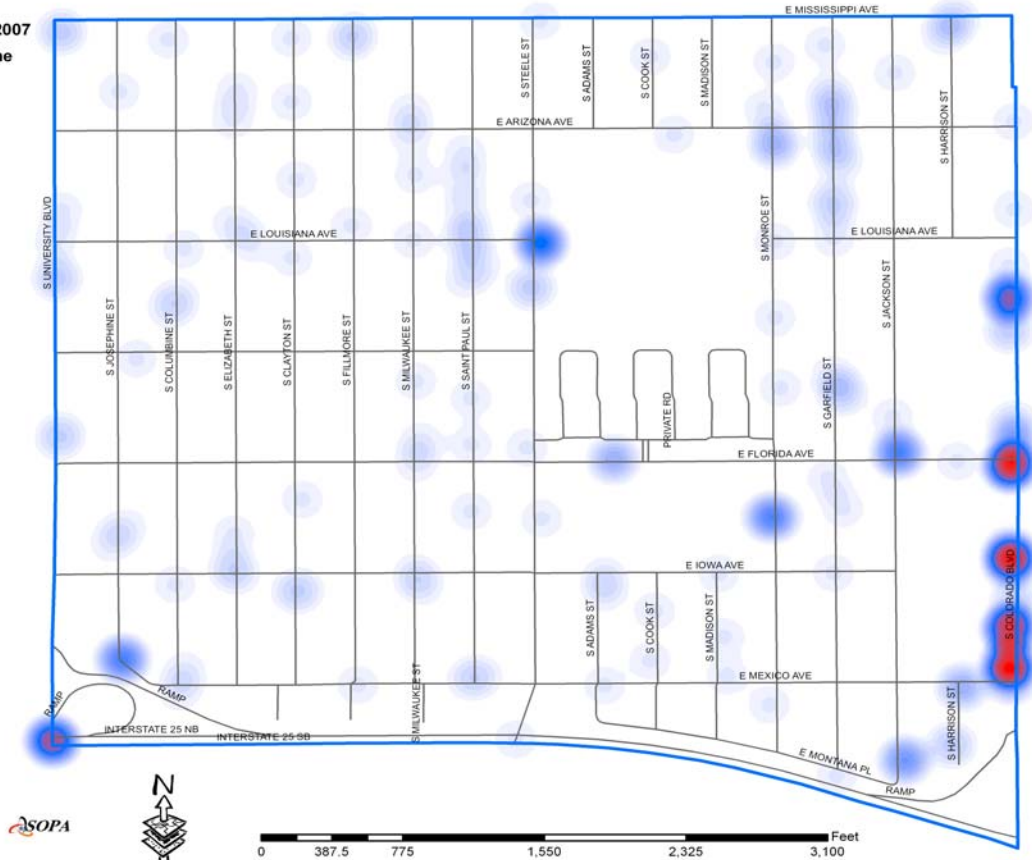

CORY-MERRILL REPORTED OFFENSES

CORY-MERRILL

TYPE OF CRIME		Jan-Dec 2006		Jan-Dec 2007		CHANGE	
		#	%	#	%	#	%
Part 1 Persons	Homicide	0	0.0%	0	0.0%	0	NA
	Sexual Assault	1	0.5%	2	1.0%	1	100.0%
	Robbery	2	0.9%	1	0.5%	-1	-50.0%
	Aggravated Assault	3	1.4%	1	0.5%	-2	-66.7%
SUBTOTAL		6	2.7%	4	1.9%	-2	-33.3%
Part 1 Property	Burglary	59	26.9%	46	22.1%	-13	-22.0%
	Larceny (Except Theft from Motor Veh)	45	20.5%	33	15.9%	-12	-26.7%
	Larceny (Theft from Motor Vehicle)	39	17.8%	39	18.8%	0	0.0%
	Auto Theft	8	3.7%	13	6.3%	5	62.5%
	Arson	1	0.5%	1	0.5%	0	0.0%
SUBTOTAL		152	69.4%	132	63.5%	-20	-13.2%
PART 1 TOTAL		158	72.1%	136	65.4%	-22	-13.9%
Other Crimes Against Persons	Other Assaults	6	2.7%	5	2.4%	-1	-16.7%
	Other Sex Offenses	2	0.9%	4	1.9%	2	100.0%
	Against Family/Child	0	0.0%	1	0.5%	1	NA
SUBTOTAL		8	3.7%	10	4.8%	2	25.0%
Public Disorder Crimes	Criminal Mischief	33	15.1%	28	13.5%	-5	-15.2%
	Prostitution and Commercialized Vice	0	0.0%	0	0.0%	0	NA
	Disorderly Conduct	5	2.3%	5	2.4%	0	0.0%
SUBTOTAL		38	17.4%	33	15.9%	-5	-13.2%
Drug and Alcohol	Drug Abuse Violations	4	1.8%	10	4.8%	6	150.0%
	Liquor Law Violations	0	0.0%	0	0.0%	0	NA
SUBTOTAL		4	1.8%	10	4.8%	6	150.0%
White Collar Crimes	Forgery and Counterfeiting	1	0.5%	1	0.5%	0	0.0%
	Fraud	5	2.3%	12	5.8%	7	140.0%
	Embezzlement	1	0.5%	1	0.5%	0	0.0%
SUBTOTAL		7	3.2%	14	6.7%	7	100.0%
All Other Crimes	Stolen Property	0	0.0%	1	0.5%	1	NA
	Weapons	0	0.0%	0	0.0%	0	NA
	All Other Offenses	4	1.8%	4	1.9%	0	0.0%
SUBTOTAL		4	1.8%	5	2.4%	1	25.0%
PART 2 TOTAL		61	27.9%	72	34.6%	11	18.0%
TOTAL		219	100.0%	208	100.0%	-11	-5.0%

Legend

Cory Merrill - Jan - Dec, 2007
Density of Reported Crime

All files utilized in the creation of this report are dynamic. Dynamic files allow additions, deletions and/or modifications at any time, resulting in more complete and accurate records in the databases. Due to continuous data entry after reports are compiled, numbers may vary in previous or subsequent reports. Data downloaded 01/28/2008.