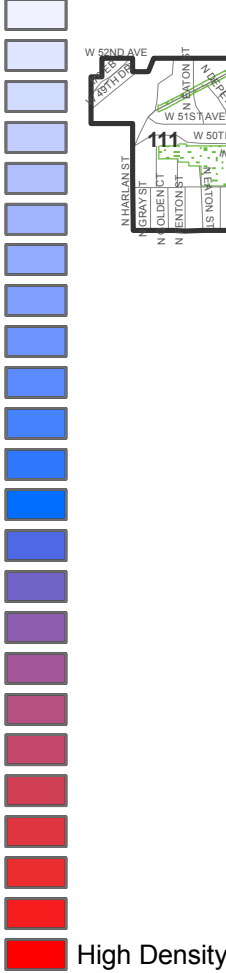

Legend

Police District 1 - Jan - Dec, 2007

Density of Reported Crime

Low Density

POLICE DISTRICT 1