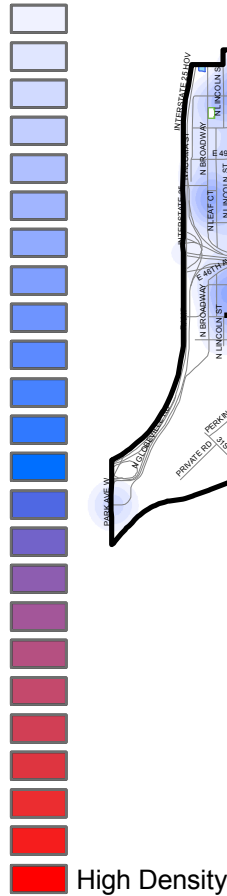

Legend

Police District 2 - Jan - Dec, 2007

Density of Reported Crime

Low Density

# POLICE DISTRICT 2