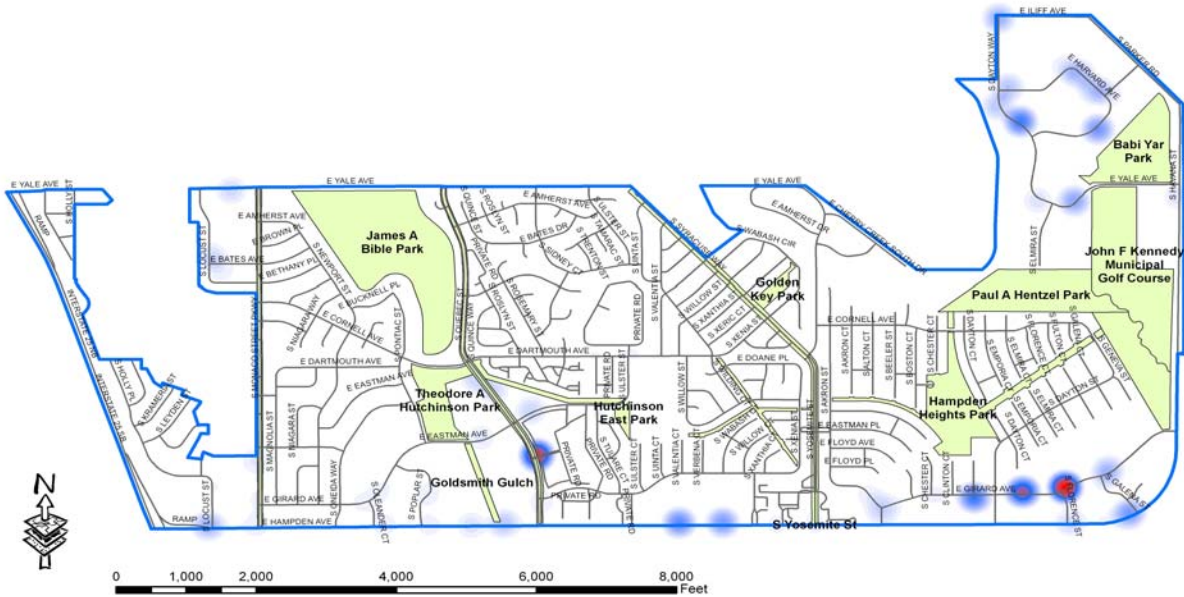

Legend

Hampden - Jan - Dec, 2007
Density of Reported Crime

All files utilized in the creation of this report are dynamic. Dynamic files allow additions, deletions and/or modifications at any time, resulting in more complete and accurate records in the databases. Due to continuous data entry after reports are compiled, numbers may vary in previous or subsequent reports. data downloaded 01/28/2008.