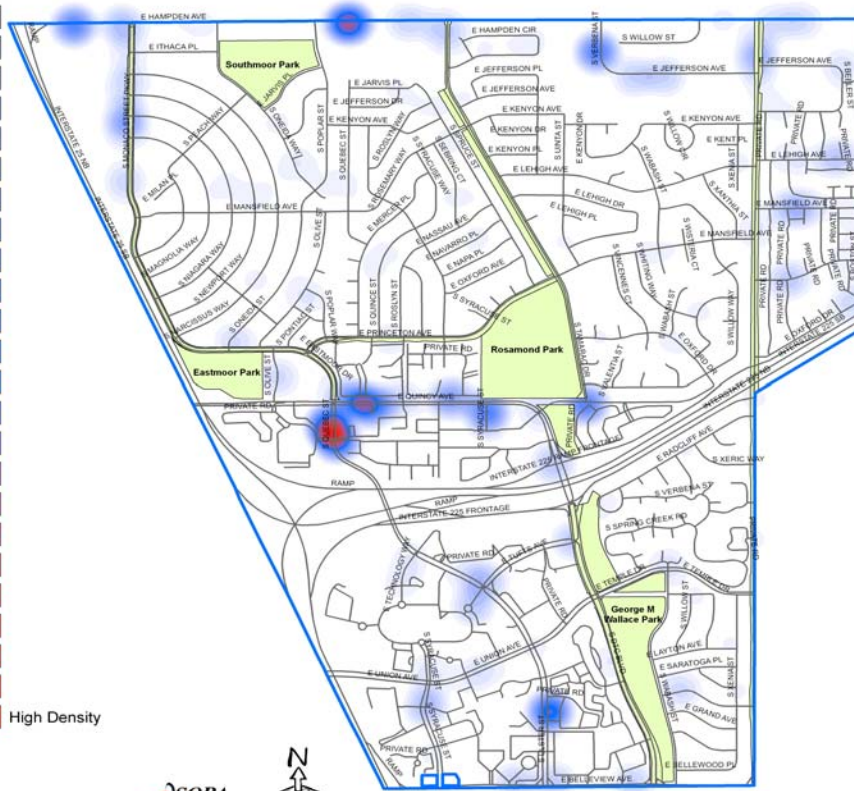

Legend

Hampden South - Jan - Dec, 2007

Density of Reported Crime

Low Density

0 550 1,100 2,200 3,300 4,400 Feet

All files utilized in the creation of this report are dynamic. Dynamic files allow additions, deletions and/or modifications at any time, resulting in more complete and accurate records in the databases. Due to continuous data entry after reports are compiled, numbers may vary in previous or subsequent reports. data downloaded 01/28/2008.