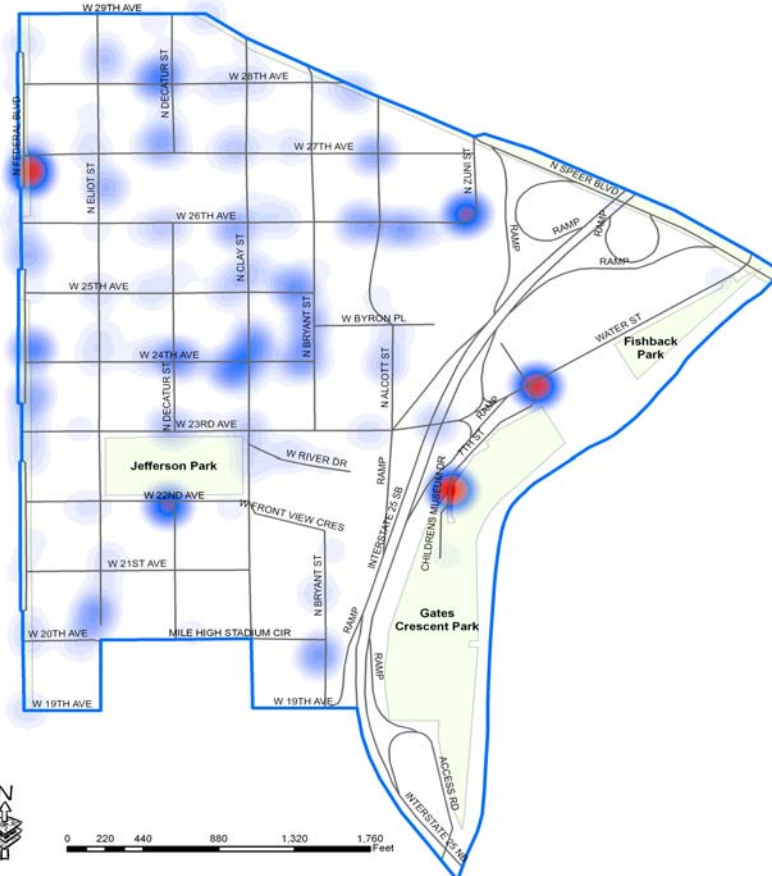

Legend

Jefferson Park - Jan - Dec, 2007
Density of Reported Crime

All files utilized in the creation of this report are dynamic. Dynamic files allow additions, deletions and/or modifications at any time, resulting in more complete and accurate records in the databases. Due to continuous data entry after reports are compiled, numbers may vary in previous or subsequent reports. Data downloaded 01/28/2008.