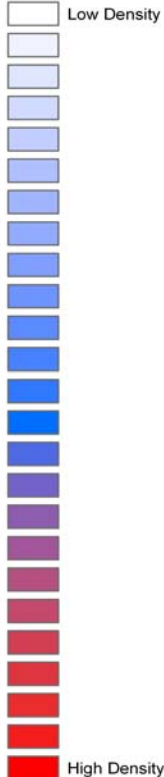

Legend

Jefferson Park - Jan - Dec, 2007
Density of Reported Crime

All files utilized in the creation of this report are dynamic. Dynamic files allow additions, deletions and/or modifications at any time, resulting in more complete and accurate records in the databases. Due to continuous data entry after reports are compiled, numbers may vary in previous or subsequent reports. Data downloaded 01/28/2008.