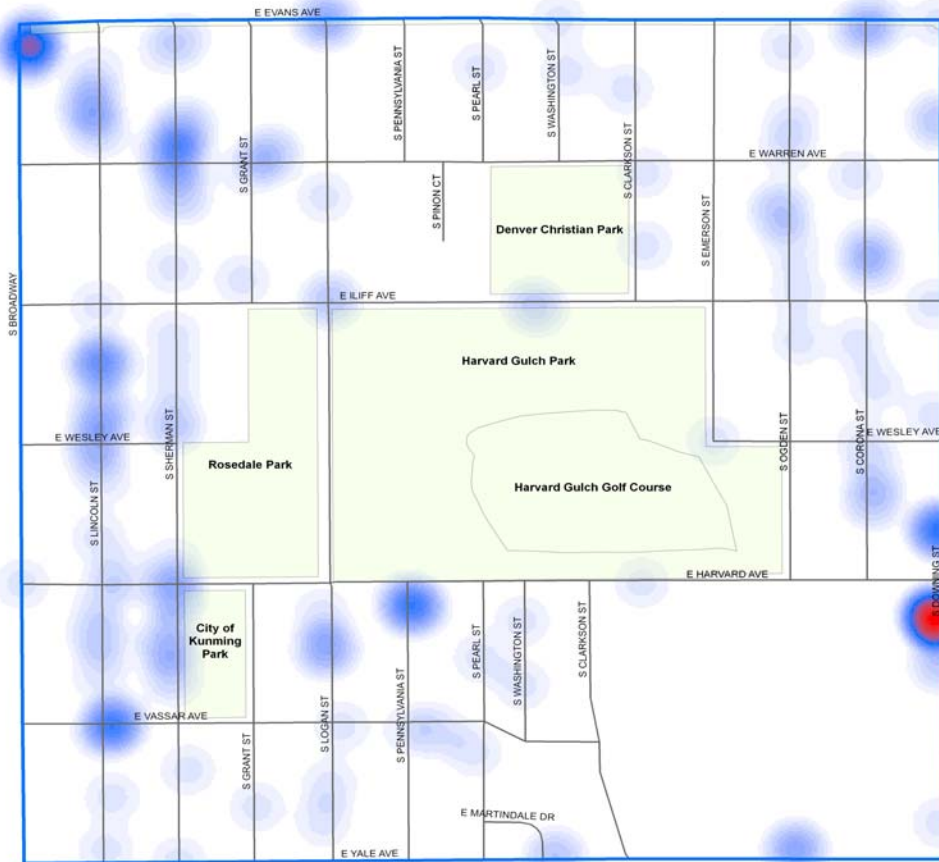

ROSEDALE REPORTED OFFENSES

ROSEDALE

TYPE OF CRIME		Jan-Dec 2006		Jan-Dec 2007		CHANGE	
		#	%	#	%	#	%
Part 1 Persons	Homicide	0	0.0%	0	0.0%	0	NA
	Sexual Assault	2	1.1%	2	1.3%	0	0.0%
	Robbery	3	1.6%	1	0.7%	-2	-66.7%
	Aggravated Assault	8	4.3%	3	2.0%	-5	-62.5%
SUBTOTAL		13	7.0%	6	4.0%	-7	-53.8%
Part 1 Property	Burglary	31	16.7%	28	18.5%	-3	-9.7%
	Larceny (Except Theft from Motor Veh)	20	10.8%	22	14.6%	2	10.0%
	Larceny (Theft from Motor Vehicle)	43	23.1%	31	20.5%	-12	-27.9%
	Auto Theft	22	11.8%	20	13.2%	-2	-9.1%
	Arson	0	0.0%	0	0.0%	0	NA
SUBTOTAL		116	62.4%	101	66.9%	-15	-12.9%
PART 1 TOTAL		129	69.4%	107	70.9%	-22	-17.1%
Other Crimes Against Persons	Other Assaults	4	2.2%	4	2.6%	0	0.0%
	Other Sex Offenses	1	0.5%	1	0.7%	0	0.0%
	Against Family/Child	0	0.0%	1	0.7%	1	NA
SUBTOTAL		5	2.7%	6	4.0%	1	20.0%
Public Disorder Crimes	Criminal Mischief	27	14.5%	24	15.9%	-3	-11.1%
	Prostitution and Commercialized Vice	0	0.0%	0	0.0%	0	NA
	Disorderly Conduct	4	2.2%	4	2.6%	0	0.0%
SUBTOTAL		31	16.7%	28	18.5%	-3	-9.7%
Drug and Alcohol	Drug Abuse Violations	5	2.7%	3	2.0%	-2	-40.0%
	Liquor Law Violations	0	0.0%	0	0.0%	0	NA
SUBTOTAL		5	2.7%	3	2.0%	-2	-40.0%
White Collar Crimes	Forgery and Counterfeiting	2	1.1%	0	0.0%	-2	-100.0%
	Fraud	10	5.4%	5	3.3%	-5	-50.0%
	Embezzlement	1	0.5%	0	0.0%	-1	-100.0%
SUBTOTAL		13	7.0%	5	3.3%	-8	-61.5%
All Other Crimes	Stolen Property	0	0.0%	1	0.7%	1	NA
	Weapons	1	0.5%	0	0.0%	-1	-100.0%
	All Other Offenses	2	1.1%	1	0.7%	-1	-50.0%
SUBTOTAL		3	1.6%	2	1.3%	-1	-33.3%
PART 2 TOTAL		57	30.6%	44	29.1%	-13	-22.8%
TOTAL		186	100.0%	151	100.0%	-35	-18.8%

Legend

Rosedale - Jan - Dec, 2007
Density of Reported Crime

Low Density

All files utilized in the creation of this report are dynamic. Dynamic files allow additions, deletions and/or modifications at any time, resulting in more complete and accurate records in the databases. Due to continuous data entry after reports are compiled, numbers may vary in previous or subsequent reports. Data downloaded 01/28/2008.