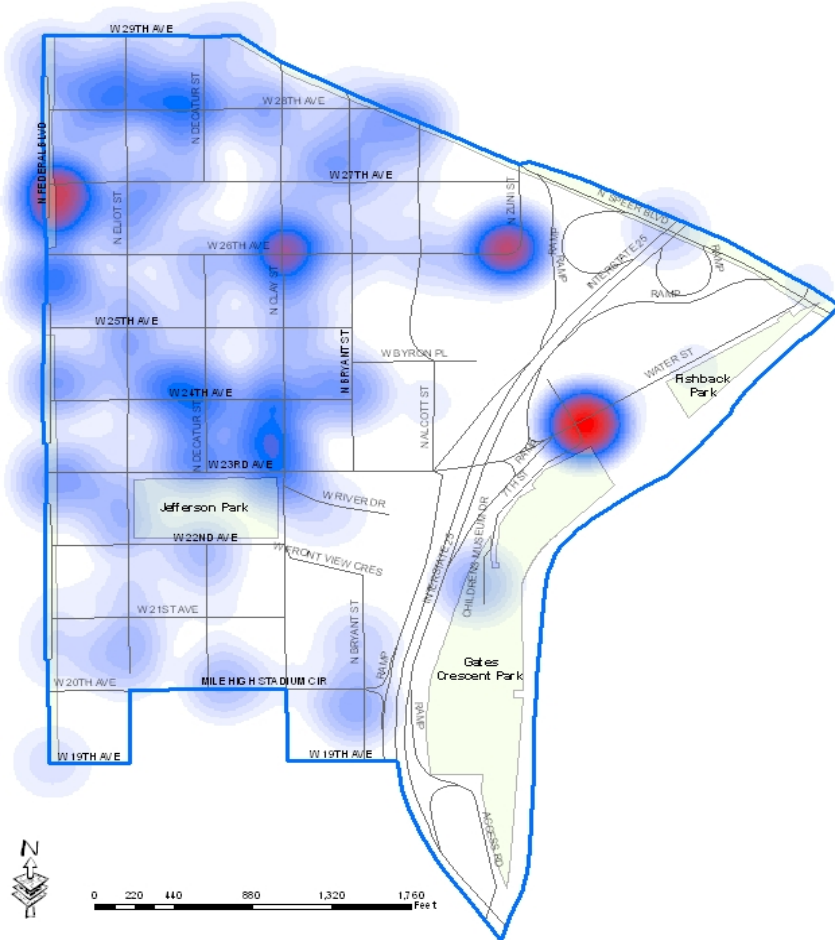

Legend

Jefferson Park - Jan-Dec, 2008
Density of Reported Crime

Low Density

High Density

All files utilized in the creation of this report are dynamic. Dynamic files allow additions, deletions and/or modifications at any time, resulting in more complete and accurate records in the databases. Due to continuous data entry after reports are compiled, numbers may vary in previous or subsequent reports. Data downloaded 01/08/2009.