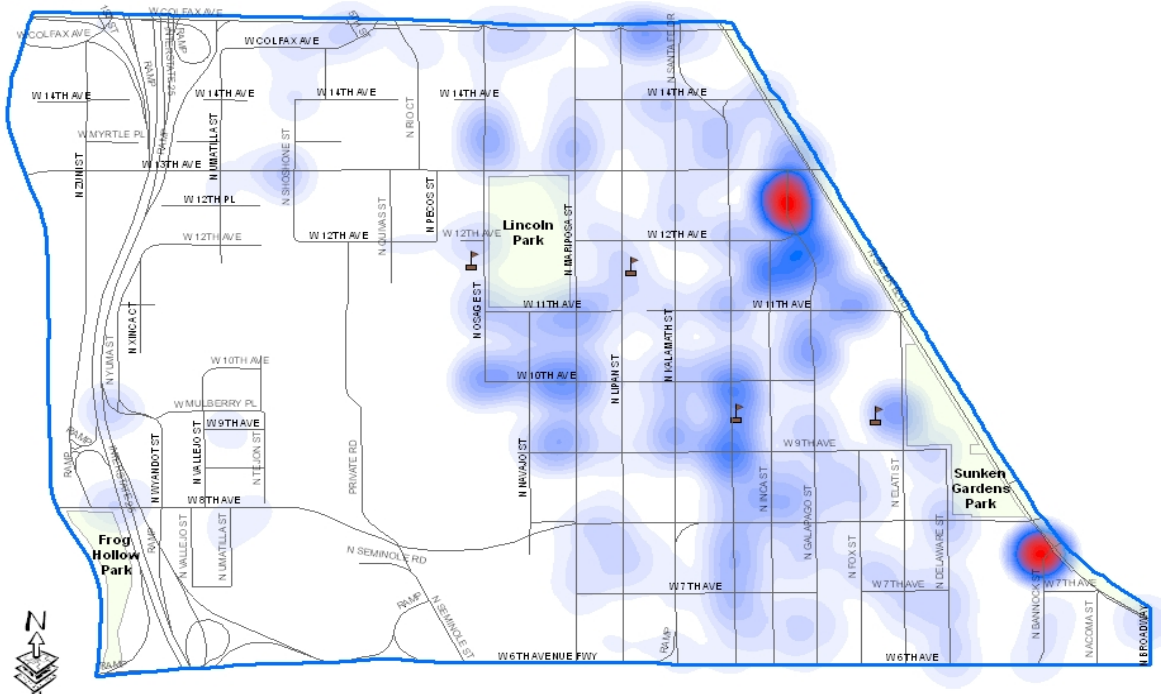

Legend

Lincoln Park - Jan-Dec, 2008

Density of Reported Crime

All files utilized in the creation of this report are dynamic. Dynamic files allow additions, deletions and/or modifications at any time, resulting in more complete and accurate records in the databases. Due to continuous data entry after reports are compiled, numbers may vary in previous or subsequent reports. Data downloaded 01/08/2009.