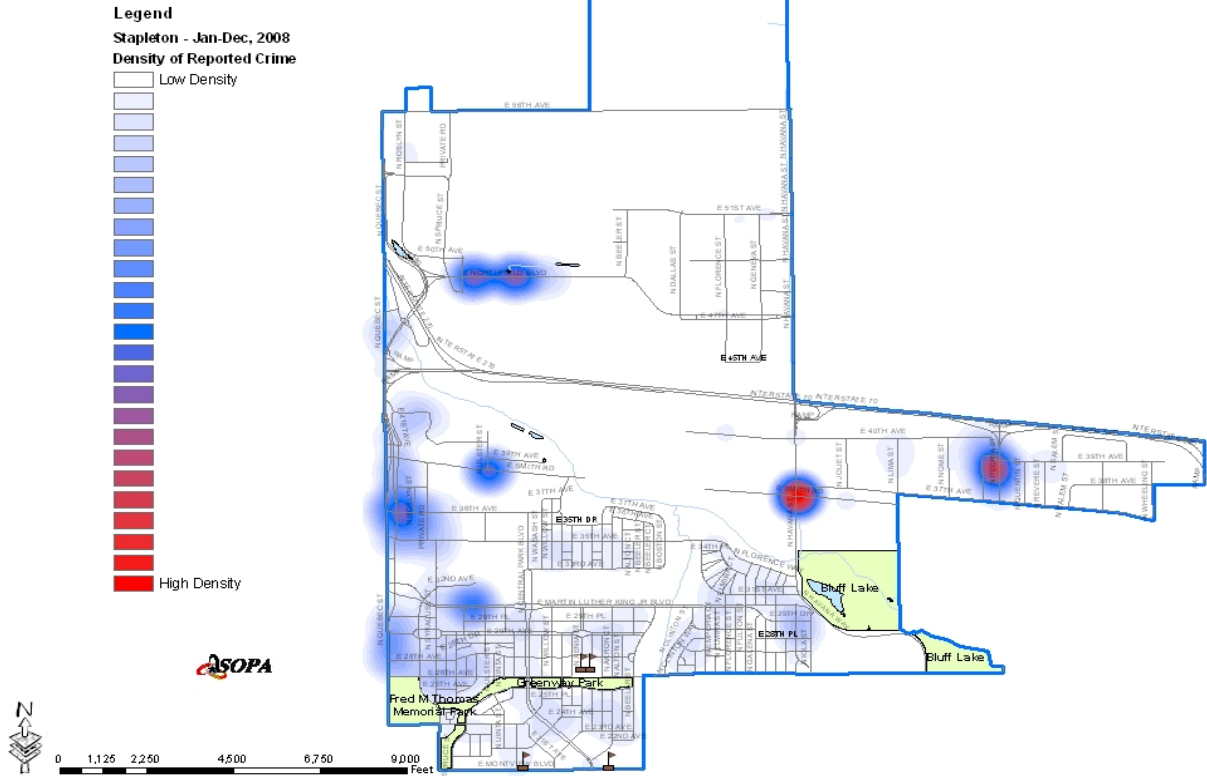

### STAPLETON REPORTED OFFENSES

STAPLETON

TYPE OF CRIME		Jan-Dec, 2007		Jan-Dec, 2008		CHANGE	
		#	%	#	%	#	%
Part 1 Persons	Homicide	0	0.0%	1	0.1%	1	NA
	Sexual Assault	5	0.5%	6	0.8%	1	20.0%
	Robbery	20	2.1%	28	3.7%	8	40.0%
	Aggravated Assault	17	1.8%	22	2.9%	5	29.4%
SUBTOTAL		42	4.4%	57	7.5%	15	35.7%
Part 1 Property	Burglary	121	12.6%	79	10.4%	-42	-34.7%
	Larceny (Except Theft from Motor Veh)	167	17.4%	186	24.5%	19	11.4%
	Larceny (Theft from Motor Vehicle)	216	22.5%	126	16.6%	-90	-41.7%
	Auto Theft	139	14.5%	88	11.6%	-51	-36.7%
	Arson	2	0.2%	1	0.1%	-1	-50.0%
SUBTOTAL		645	67.3%	480	63.2%	-165	-25.6%
<b>PART 1 TOTAL</b>		<b>687</b>	<b>71.6%</b>	<b>537</b>	<b>70.7%</b>	<b>-150</b>	<b>-21.8%</b>
Other Crimes Against Persons	Other Assaults	20	2.1%	16	2.1%	-4	-20.0%
	Other Sex Offenses	5	0.5%	7	0.9%	2	40.0%
	Against Family/Child	3	0.3%	5	0.7%	2	66.7%
SUBTOTAL		28	2.9%	28	3.7%	0	0.0%
Public Disorder Crimes	Criminal Mischief	78	8.1%	67	8.8%	-11	-14.1%
	Prostitution and Commercialized Vice	1	0.1%	3	0.4%	2	200.0%
	Disorderly Conduct	16	1.7%	12	1.6%	-4	-25.0%
SUBTOTAL		95	9.9%	82	10.8%	-13	-13.7%
Drug and Alcohol	Drug Abuse Violations	35	3.6%	34	4.5%	-1	-2.9%
	Liquor Law Violations	0	0.0%	0	0.0%	0	NA
SUBTOTAL		35	3.6%	34	4.5%	-1	-2.9%
White Collar Crimes	Forgery and Counterfeiting	8	0.8%	3	0.4%	-5	-62.5%
	Fraud	32	3.3%	23	3.0%	-9	-28.1%
	Embezzlement	5	0.5%	3	0.4%	-2	-40.0%
SUBTOTAL		45	4.7%	29	3.8%	-16	-35.6%
All Other Crimes	Stolen Property	1	0.1%	0	0.0%	-1	-100.0%
	Weapons	4	0.4%	4	0.5%	0	0.0%
	All Other Offenses	64	6.7%	46	6.1%	-18	-28.1%
SUBTOTAL		69	7.2%	50	6.6%	-19	-27.5%
<b>PART 2 TOTAL</b>		<b>272</b>	<b>28.4%</b>	<b>223</b>	<b>29.3%</b>	<b>-49</b>	<b>-18.0%</b>
<b>TOTAL</b>		<b>959</b>	<b>100.0%</b>	<b>760</b>	<b>100.0%</b>	<b>-199</b>	<b>-20.8%</b>