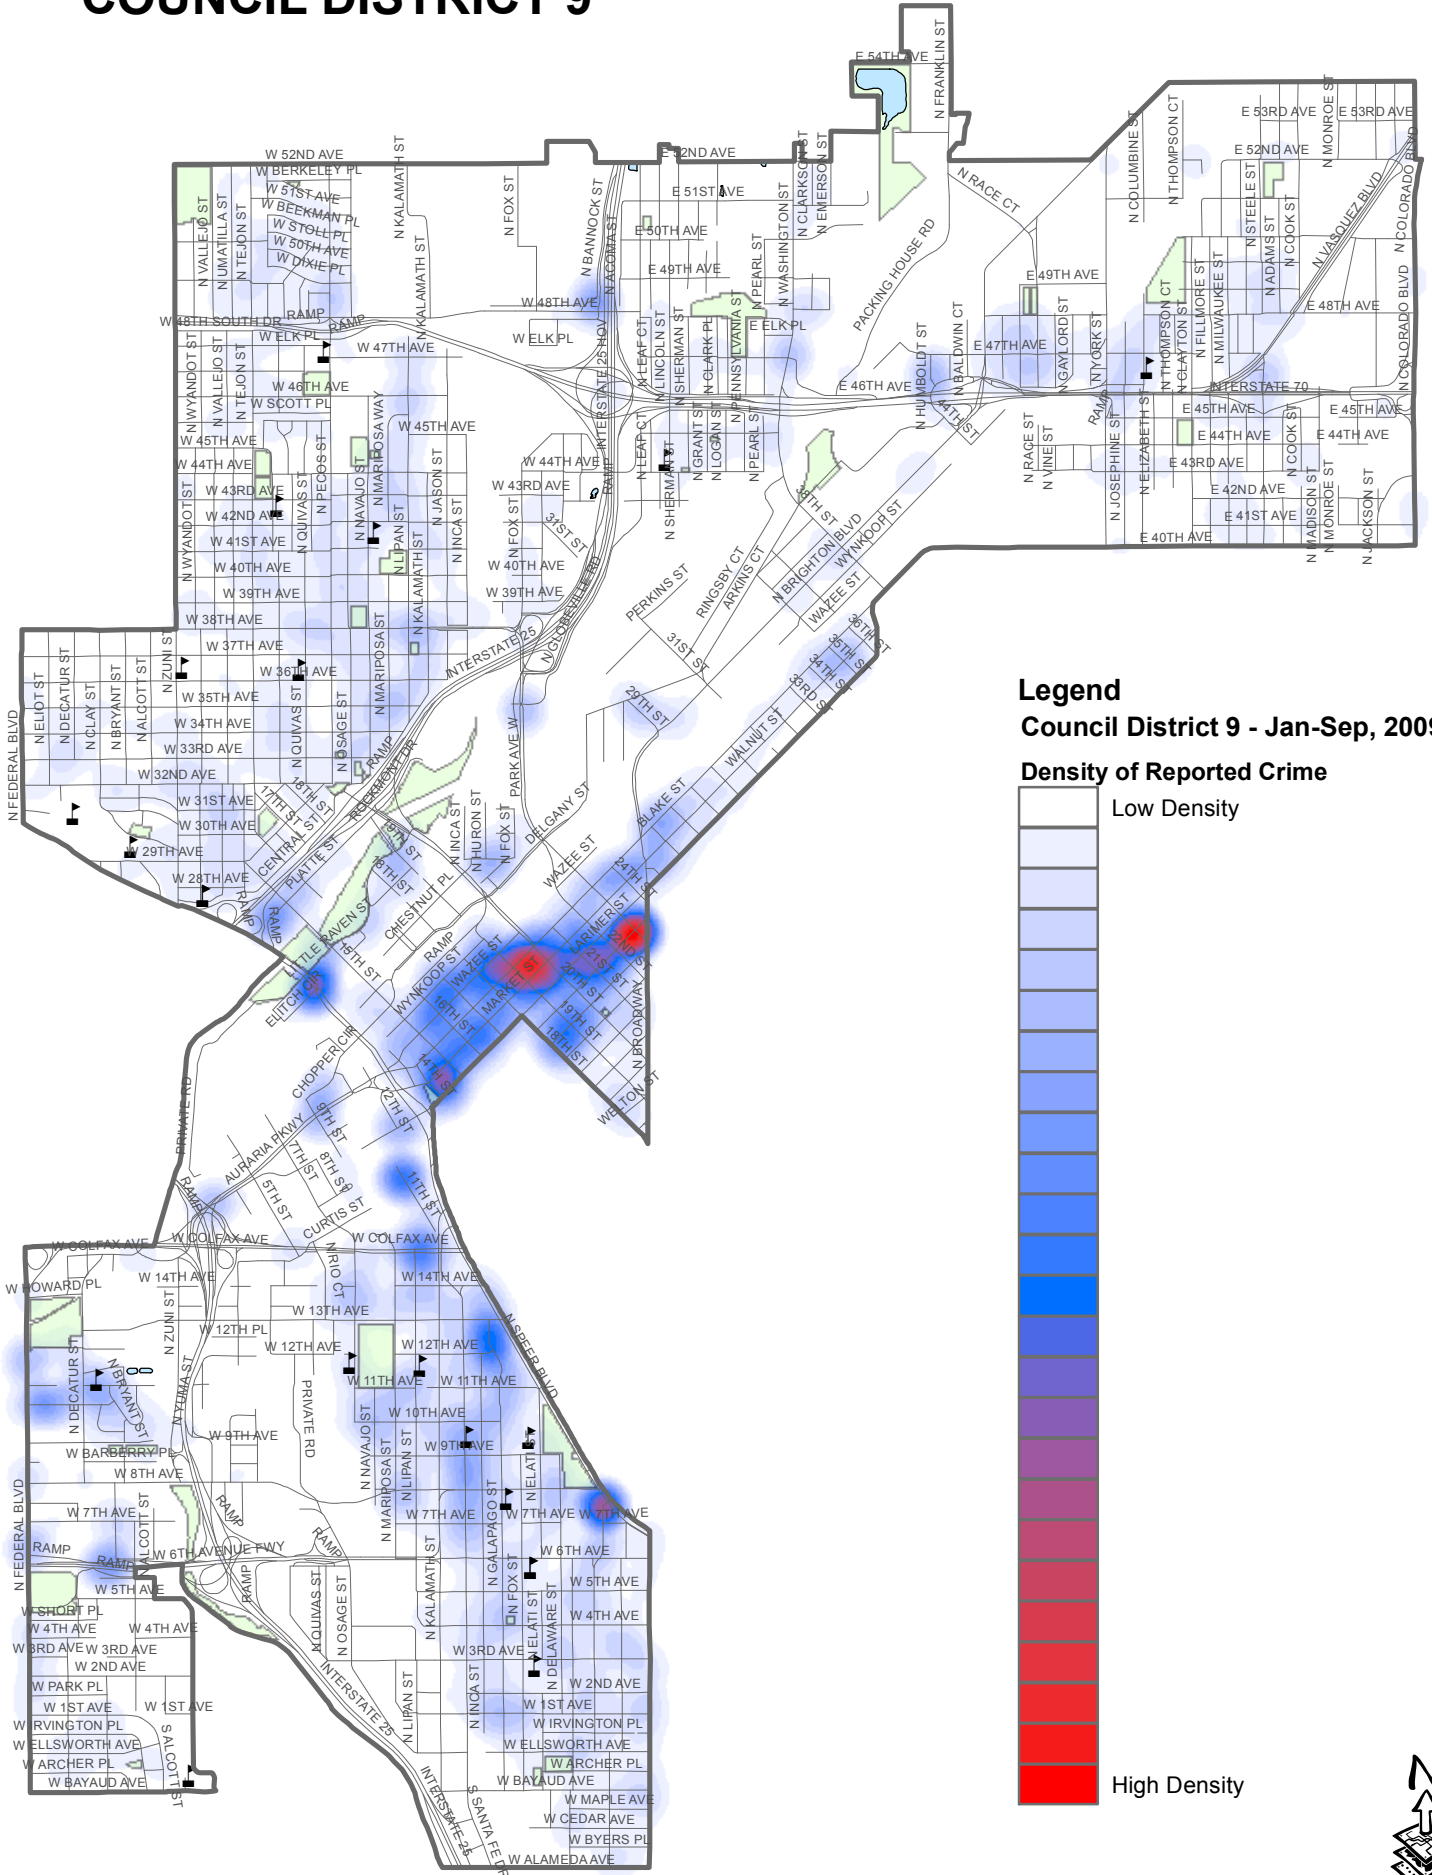

COUNCIL DISTRICT 9

Legend
Council District 9 - Jan-Sep, 2009
Density of Reported Crime