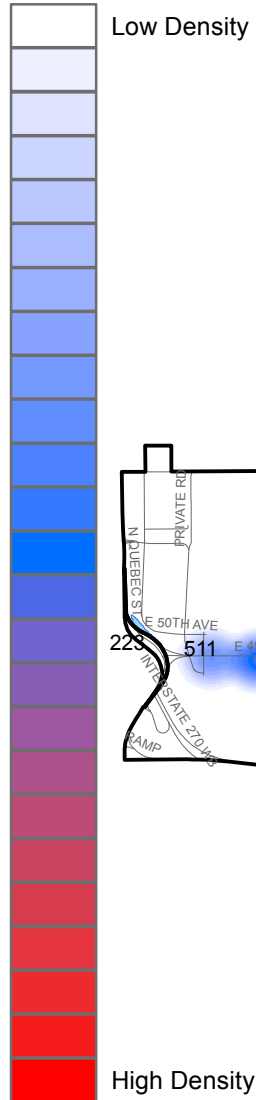

Legend
Police District 5 - Jan-Oct, 2009
Density of Reported Crime

POLICE DISTRICT 5