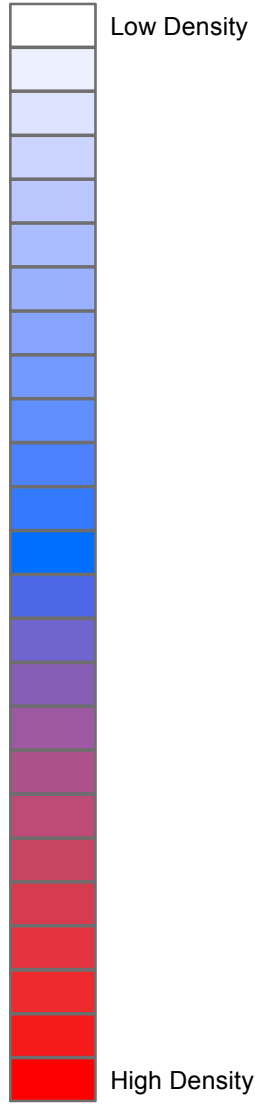

# Legend

Police District 6 - Jan-Oct, 2009

Density of Reported Crime

# POLICE DISTRICT 6