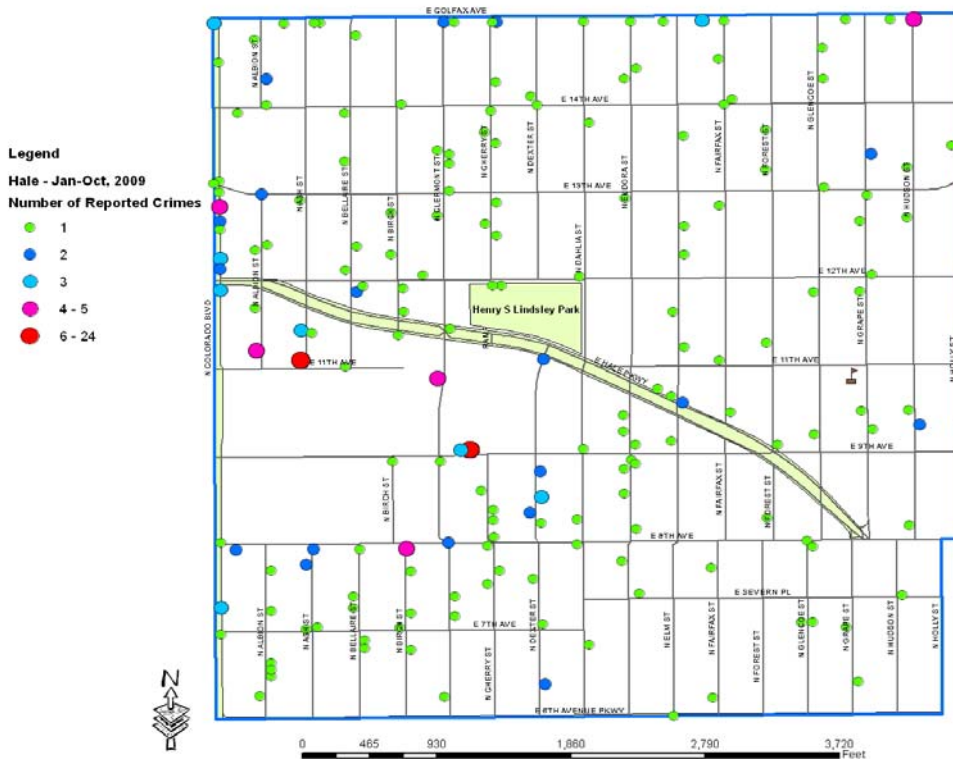

HALE

Excludes traffic accidents, traffic moving violations and other traffic offenses.

All files utilized in the creation of this report are dynamic. Dynamic files allow additions, deletions and/or modifications at any time, resulting in more complete and accurate records in the databases. Due to continuous data entry after reports are compiled, numbers may vary in previous or subsequent reports. data downloaded 11/09/2009.