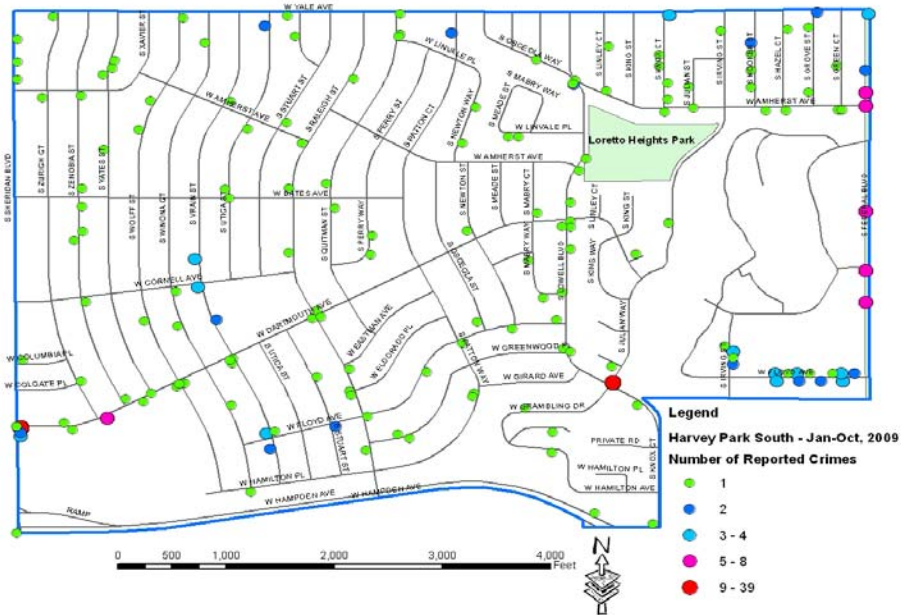

Excludes traffic accidents, traffic moving violations and other traffic offenses.

All files utilized in the creation of this report are dynamic. Dynamic files allow additions, deletions and/or modifications at any time, resulting in more complete and accurate records in the databases. Due to continuous data entry after reports are compiled, numbers may vary in previous or subsequent reports. data downloaded 11/09/2009.