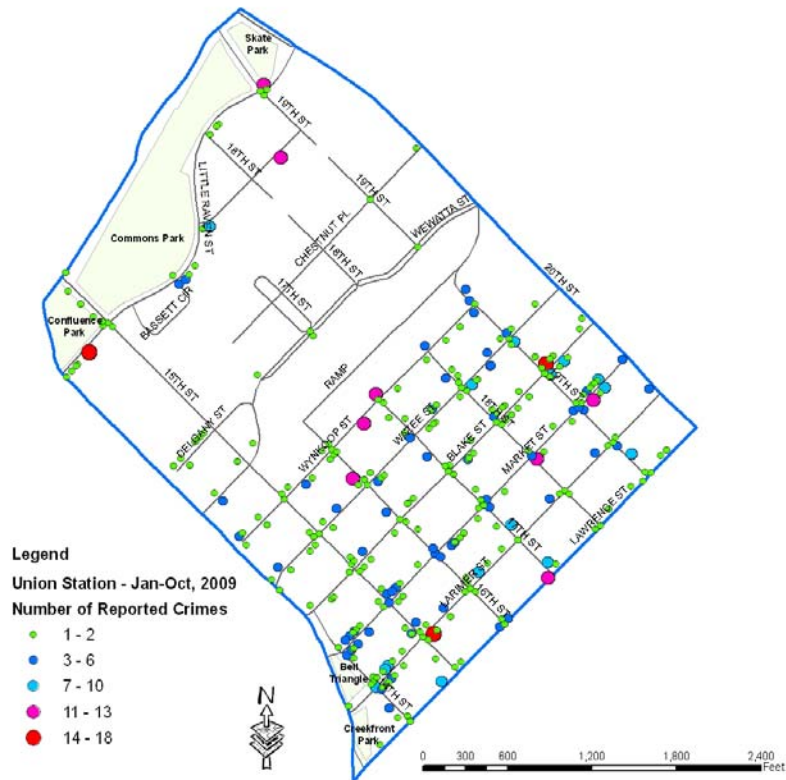

Excludes traffic accidents, traffic moving violations and other traffic offenses.

All files utilized in the creation of this report are dynamic. Dynamic files allow additions, deletions and/or modifications at any time, resulting in more complete and accurate records in the databases. Due to continuous data entry after reports are compiled, numbers may vary in previous or subsequent reports. Data downloaded 11/09/2009.