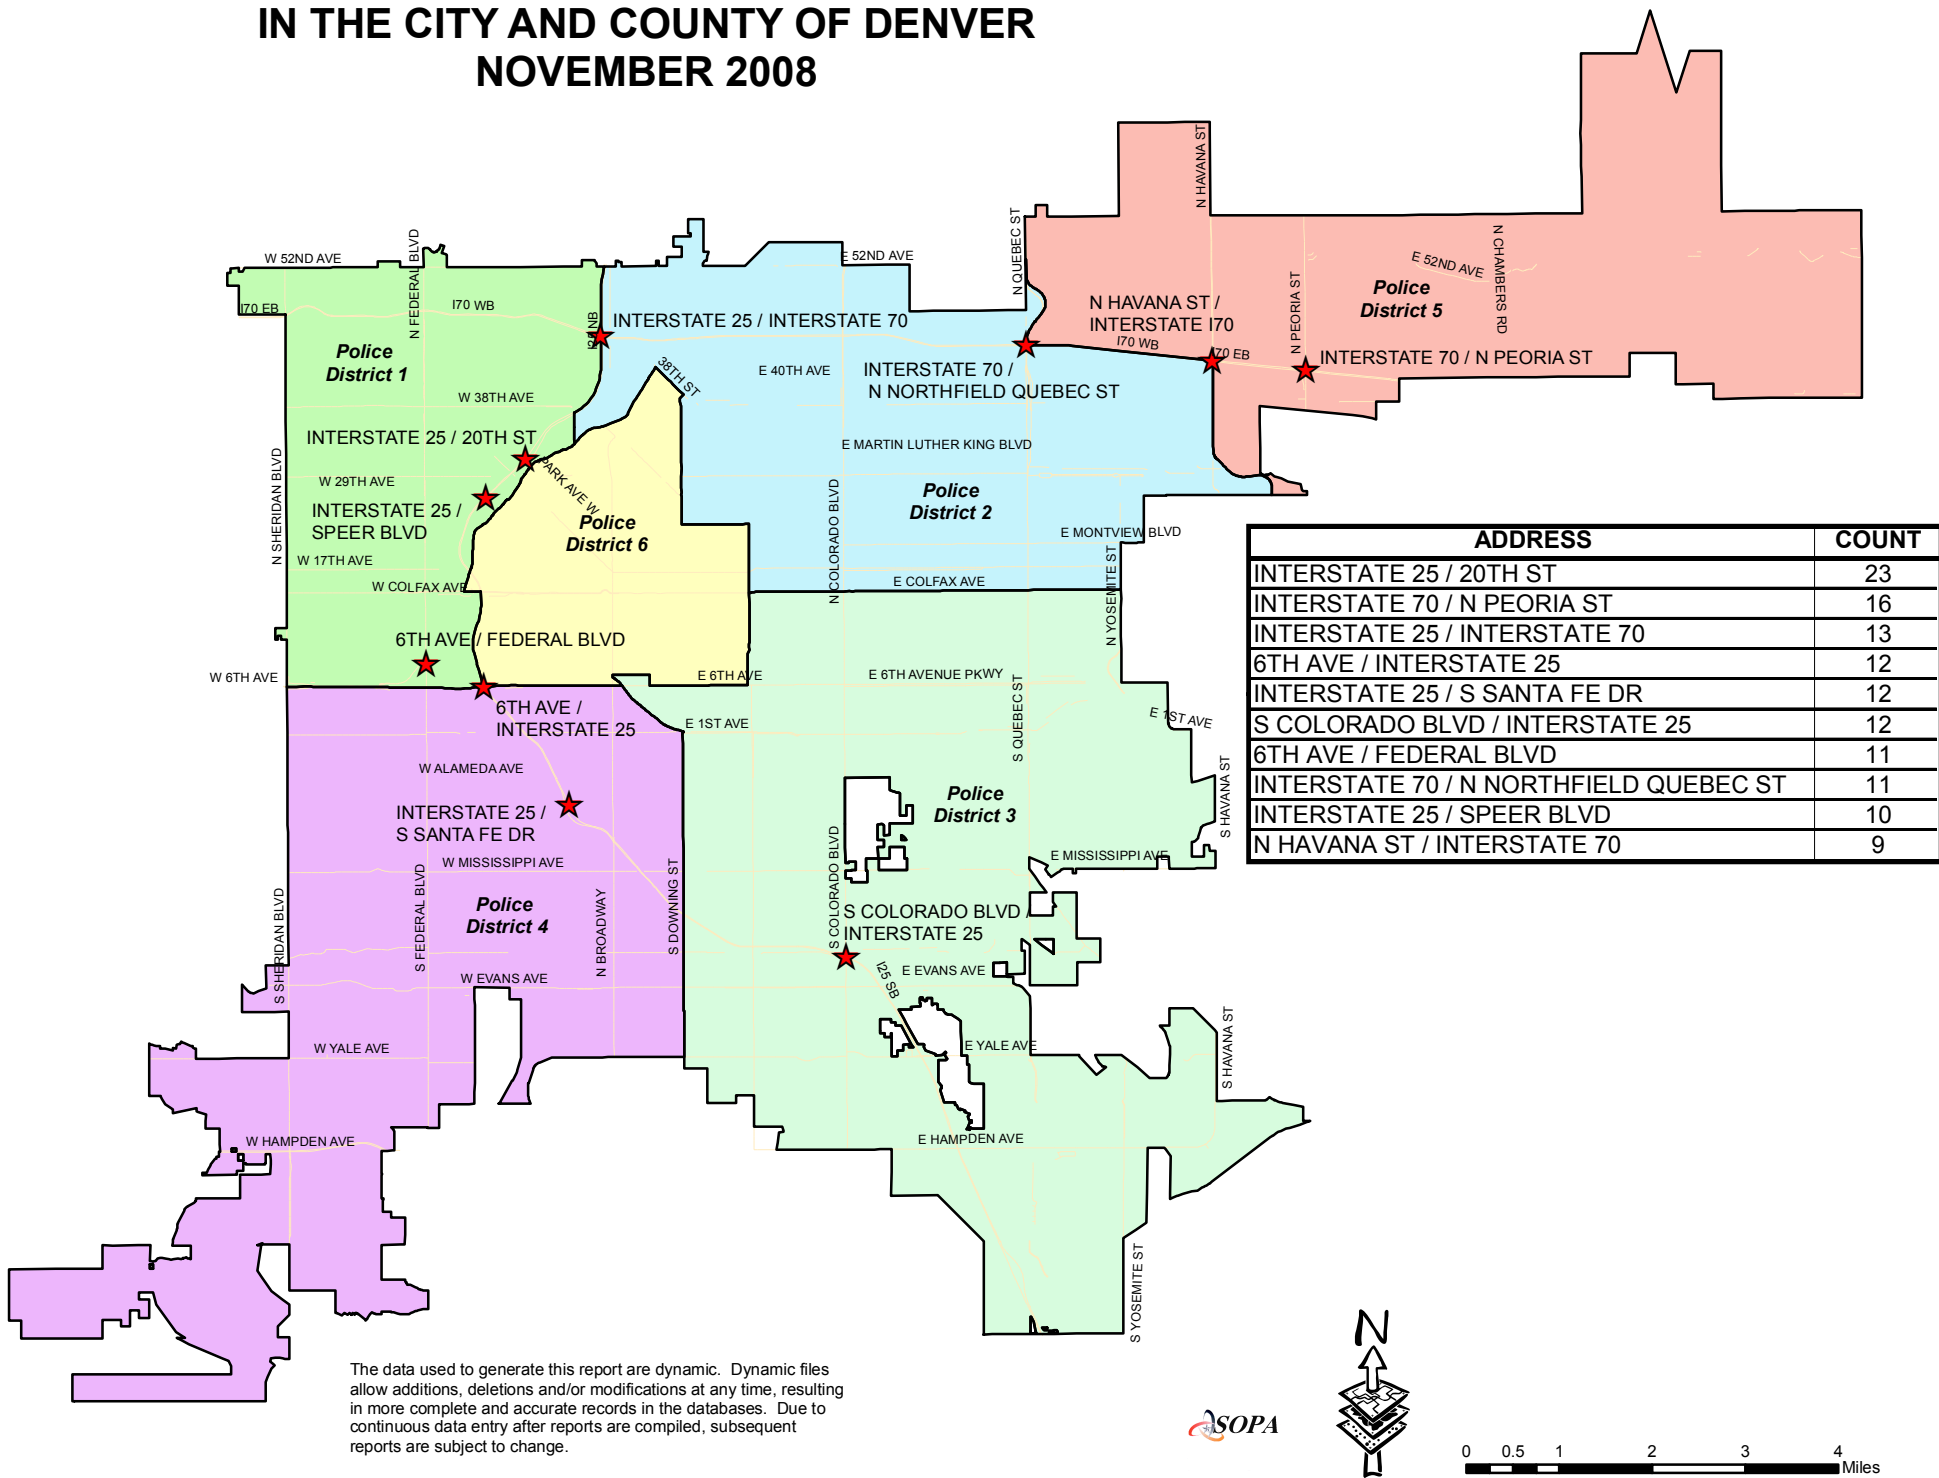

TOP 10 ACCIDENT SITES - ALL LOCATIONS IN THE CITY AND COUNTY OF DENVER NOVEMBER 2008

The data used to generate this report are dynamic. Dynamic files allow additions, deletions and/or modifications at any time, resulting in more complete and accurate records in the databases. Due to continuous data entry after reports are compiled, subsequent reports are subject to change.

0 0.5 1 2 3 4 Miles