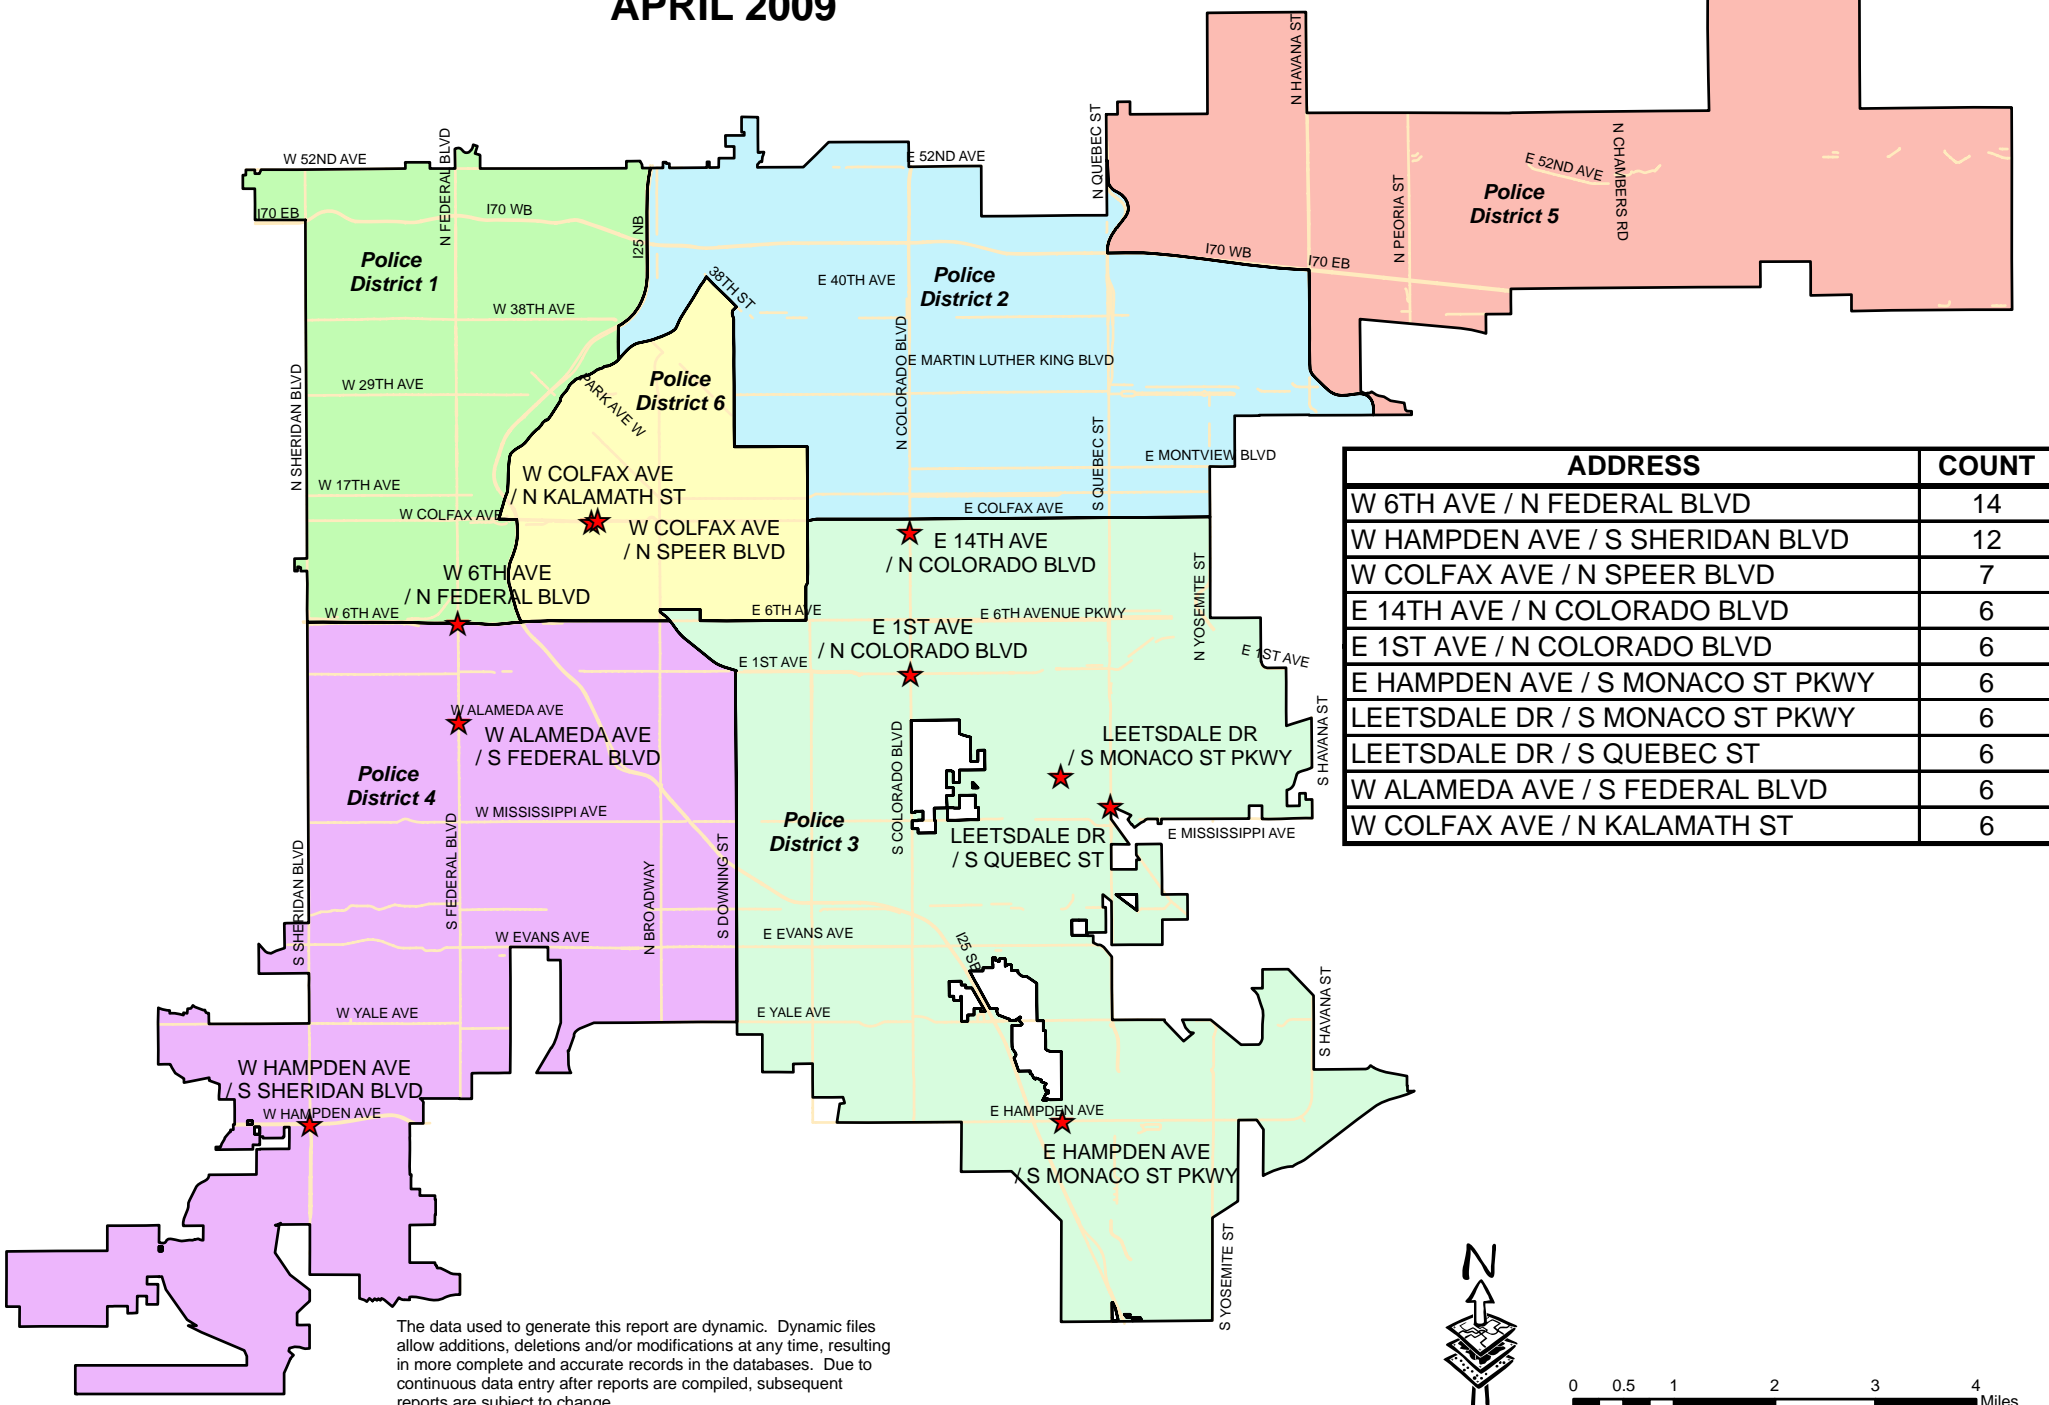

TOP 10 ACCIDENT SITES - NON-INTERSTATE LOCATIONS IN THE CITY AND COUNTY OF DENVER APRIL 2009

ADDRESS	COUNT
W 6TH AVE / N FEDERAL BLVD	14
W HAMPDEN AVE / S SHERIDAN BLVD	12
W COLFAX AVE / N SPEER BLVD	7
E 14TH AVE / N COLORADO BLVD	6
E 1ST AVE / N COLORADO BLVD	6
E HAMPDEN AVE / S MONACO ST PKWY	6
LEETSDALE DR / S MONACO ST PKWY	6
LEETSDALE DR / S QUEBEC ST	6
W ALAMEDA AVE / S FEDERAL BLVD	6
W COLFAX AVE / N KALAMATH ST	6

The data used to generate this report are dynamic. Dynamic files allow additions, deletions and/or modifications at any time, resulting in more complete and accurate records in the databases. Due to continuous data entry after reports are compiled, subsequent reports are subject to change.