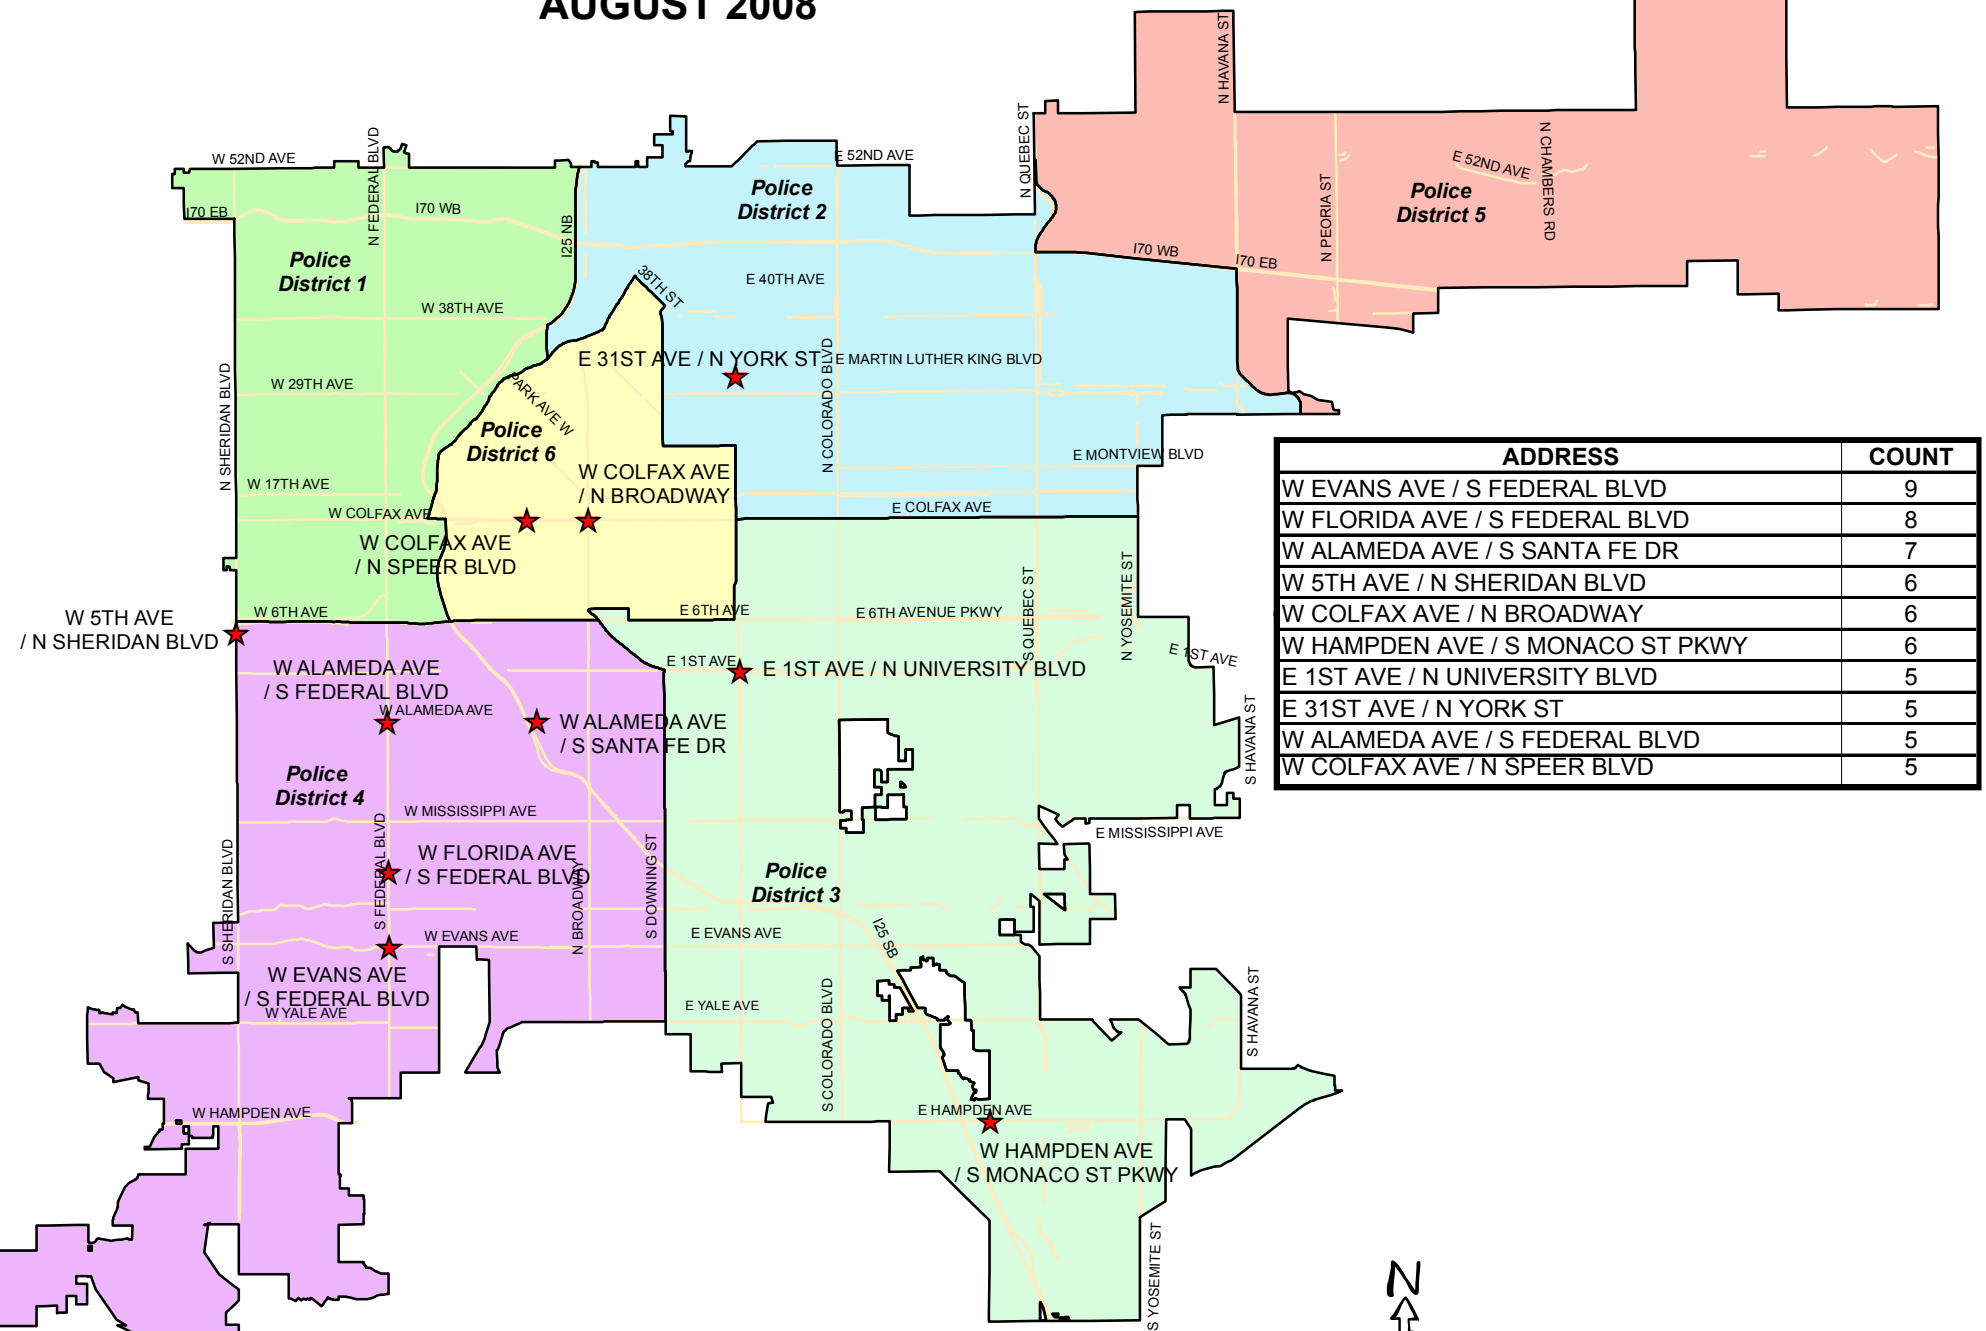

TOP 10 ACCIDENT SITES - NON-INTERSTATE LOCATIONS IN THE CITY AND COUNTY OF DENVER AUGUST 2008

ADDRESS	COUNT
W EVANS AVE / S FEDERAL BLVD	9
W FLORIDA AVE / S FEDERAL BLVD	8
W ALAMEDA AVE / S SANTA FE DR	7
W 5TH AVE / N SHERIDAN BLVD	6
W COLFAX AVE / N BROADWAY	6
W HAMPDEN AVE / S MONACO ST PKWY	6
E 1ST AVE / N UNIVERSITY BLVD	5
E 31ST AVE / N YORK ST	5
W ALAMEDA AVE / S FEDERAL BLVD	5
W COLFAX AVE / N SPEER BLVD	5

The data used to generate this report are dynamic. Dynamic files allow additions, deletions and/or modifications at any time, resulting in more complete and accurate records in the databases. Due to continuous data entry after reports are compiled, subsequent reports are subject to change.

0 0.2 0.4 0.8 1.2 1.6 Miles