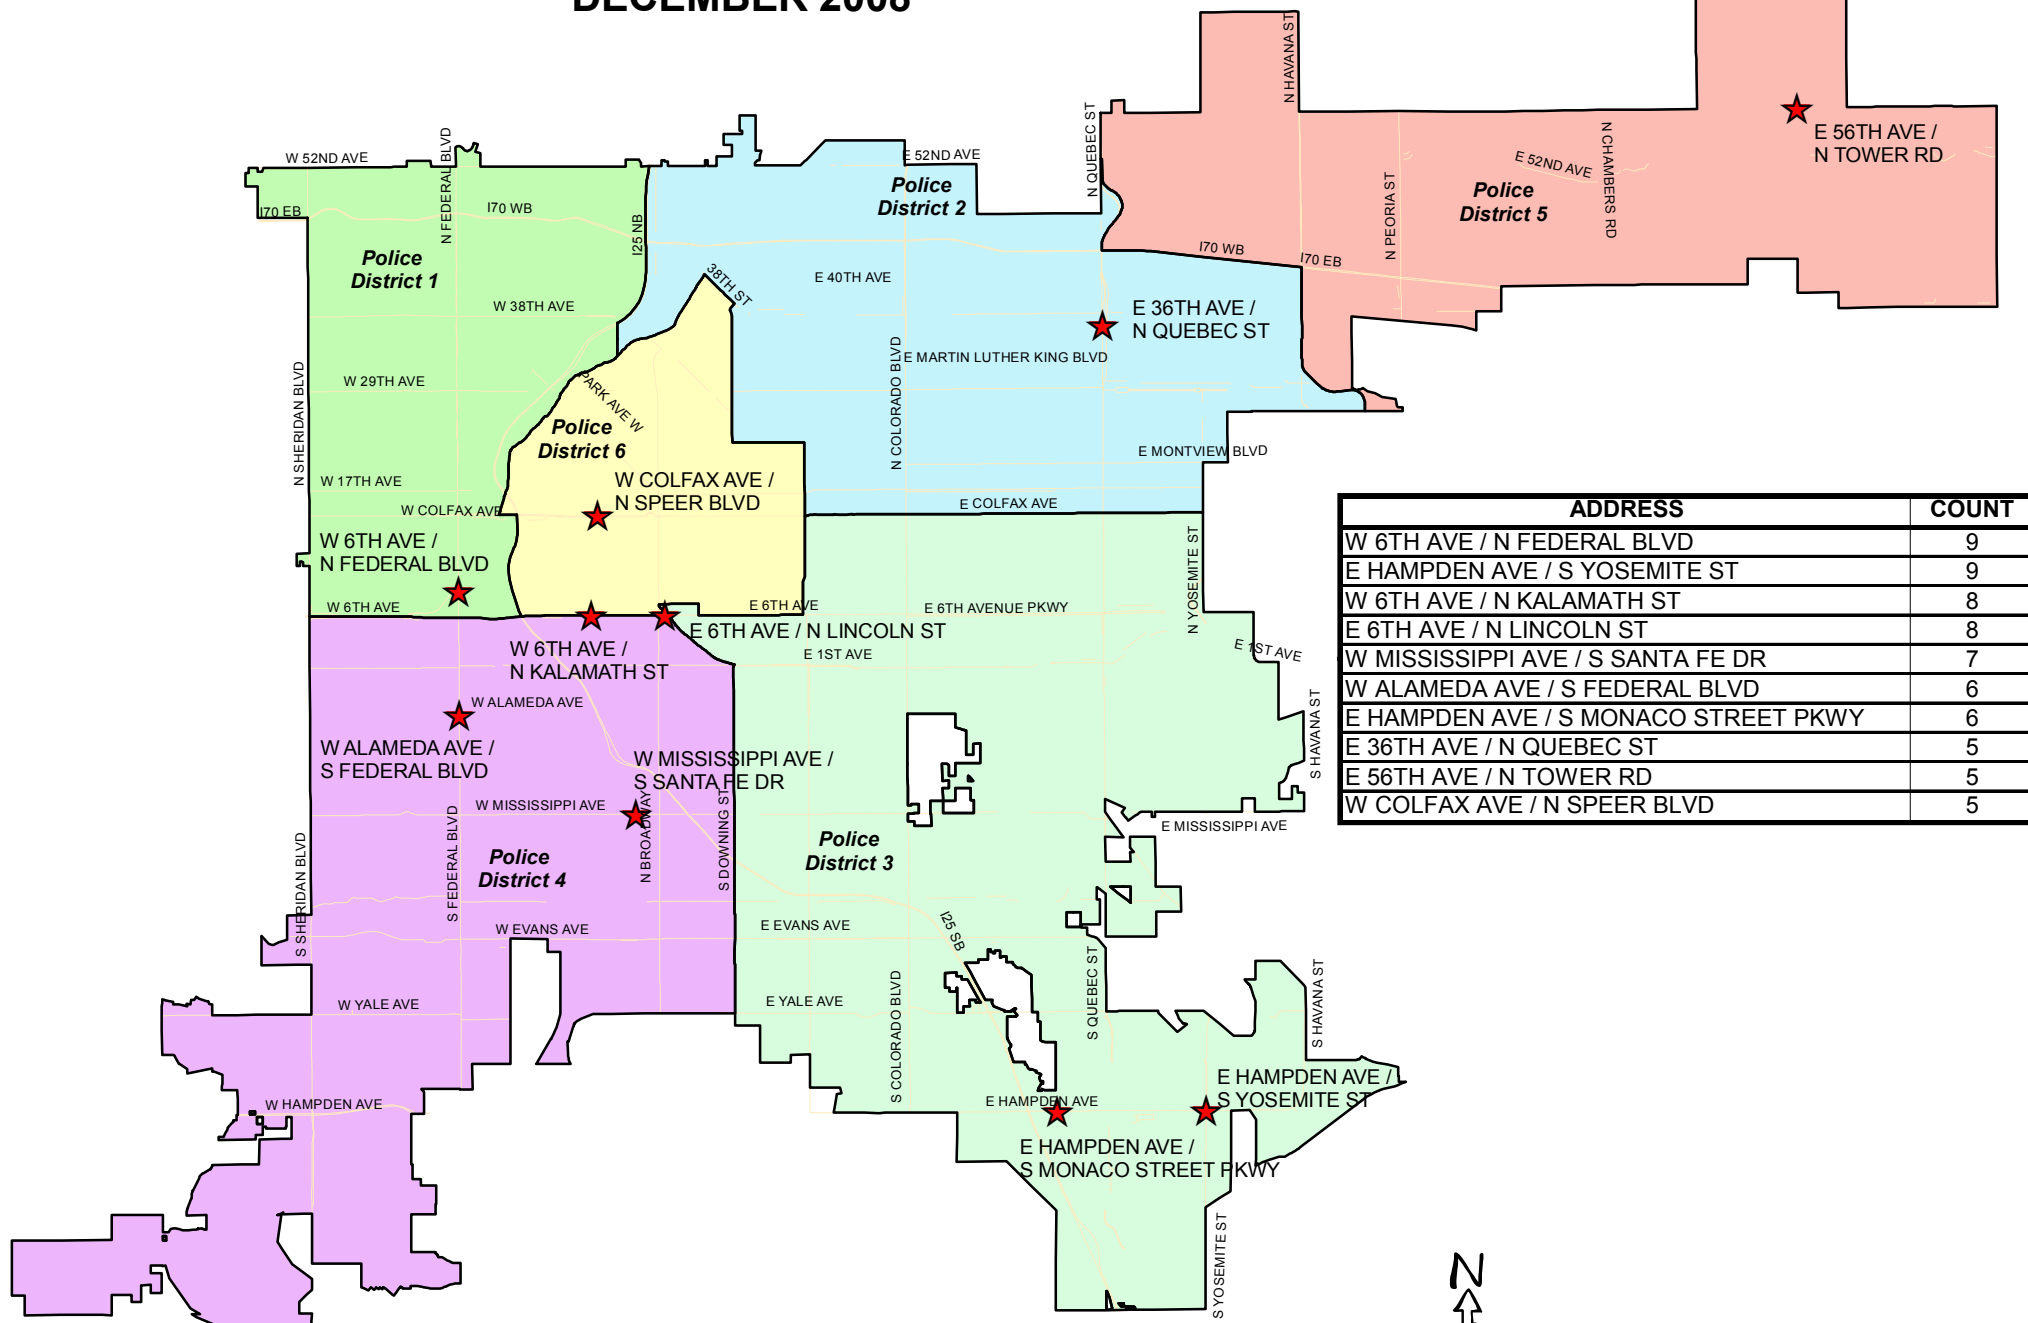

# TOP 10 ACCIDENT SITES - NON-INTERSTATE LOCATIONS IN THE CITY AND COUNTY OF DENVER DECEMBER 2008

ADDRESS	COUNT
W 6TH AVE / N FEDERAL BLVD	9
E HAMPDEN AVE / S YOSEMITE ST	9
W 6TH AVE / N KALAMATH ST	8
E 6TH AVE / N LINCOLN ST	8
W MISSISSIPPI AVE / S SANTA FE DR	7
W ALAMEDA AVE / S FEDERAL BLVD	6
E HAMPDEN AVE / S MONACO STREET PKWY	6
E 36TH AVE / N QUEBEC ST	5
E 56TH AVE / N TOWER RD	5
W COLFAX AVE / N SPEER BLVD	5

The data used to generate this report are dynamic. Dynamic files allow additions, deletions and/or modifications at any time, resulting in more complete and accurate records in the databases. Due to continuous data entry after reports are compiled, subsequent reports are subject to change.

0 0.35 0.7 1.4 2.1 2.8 Miles