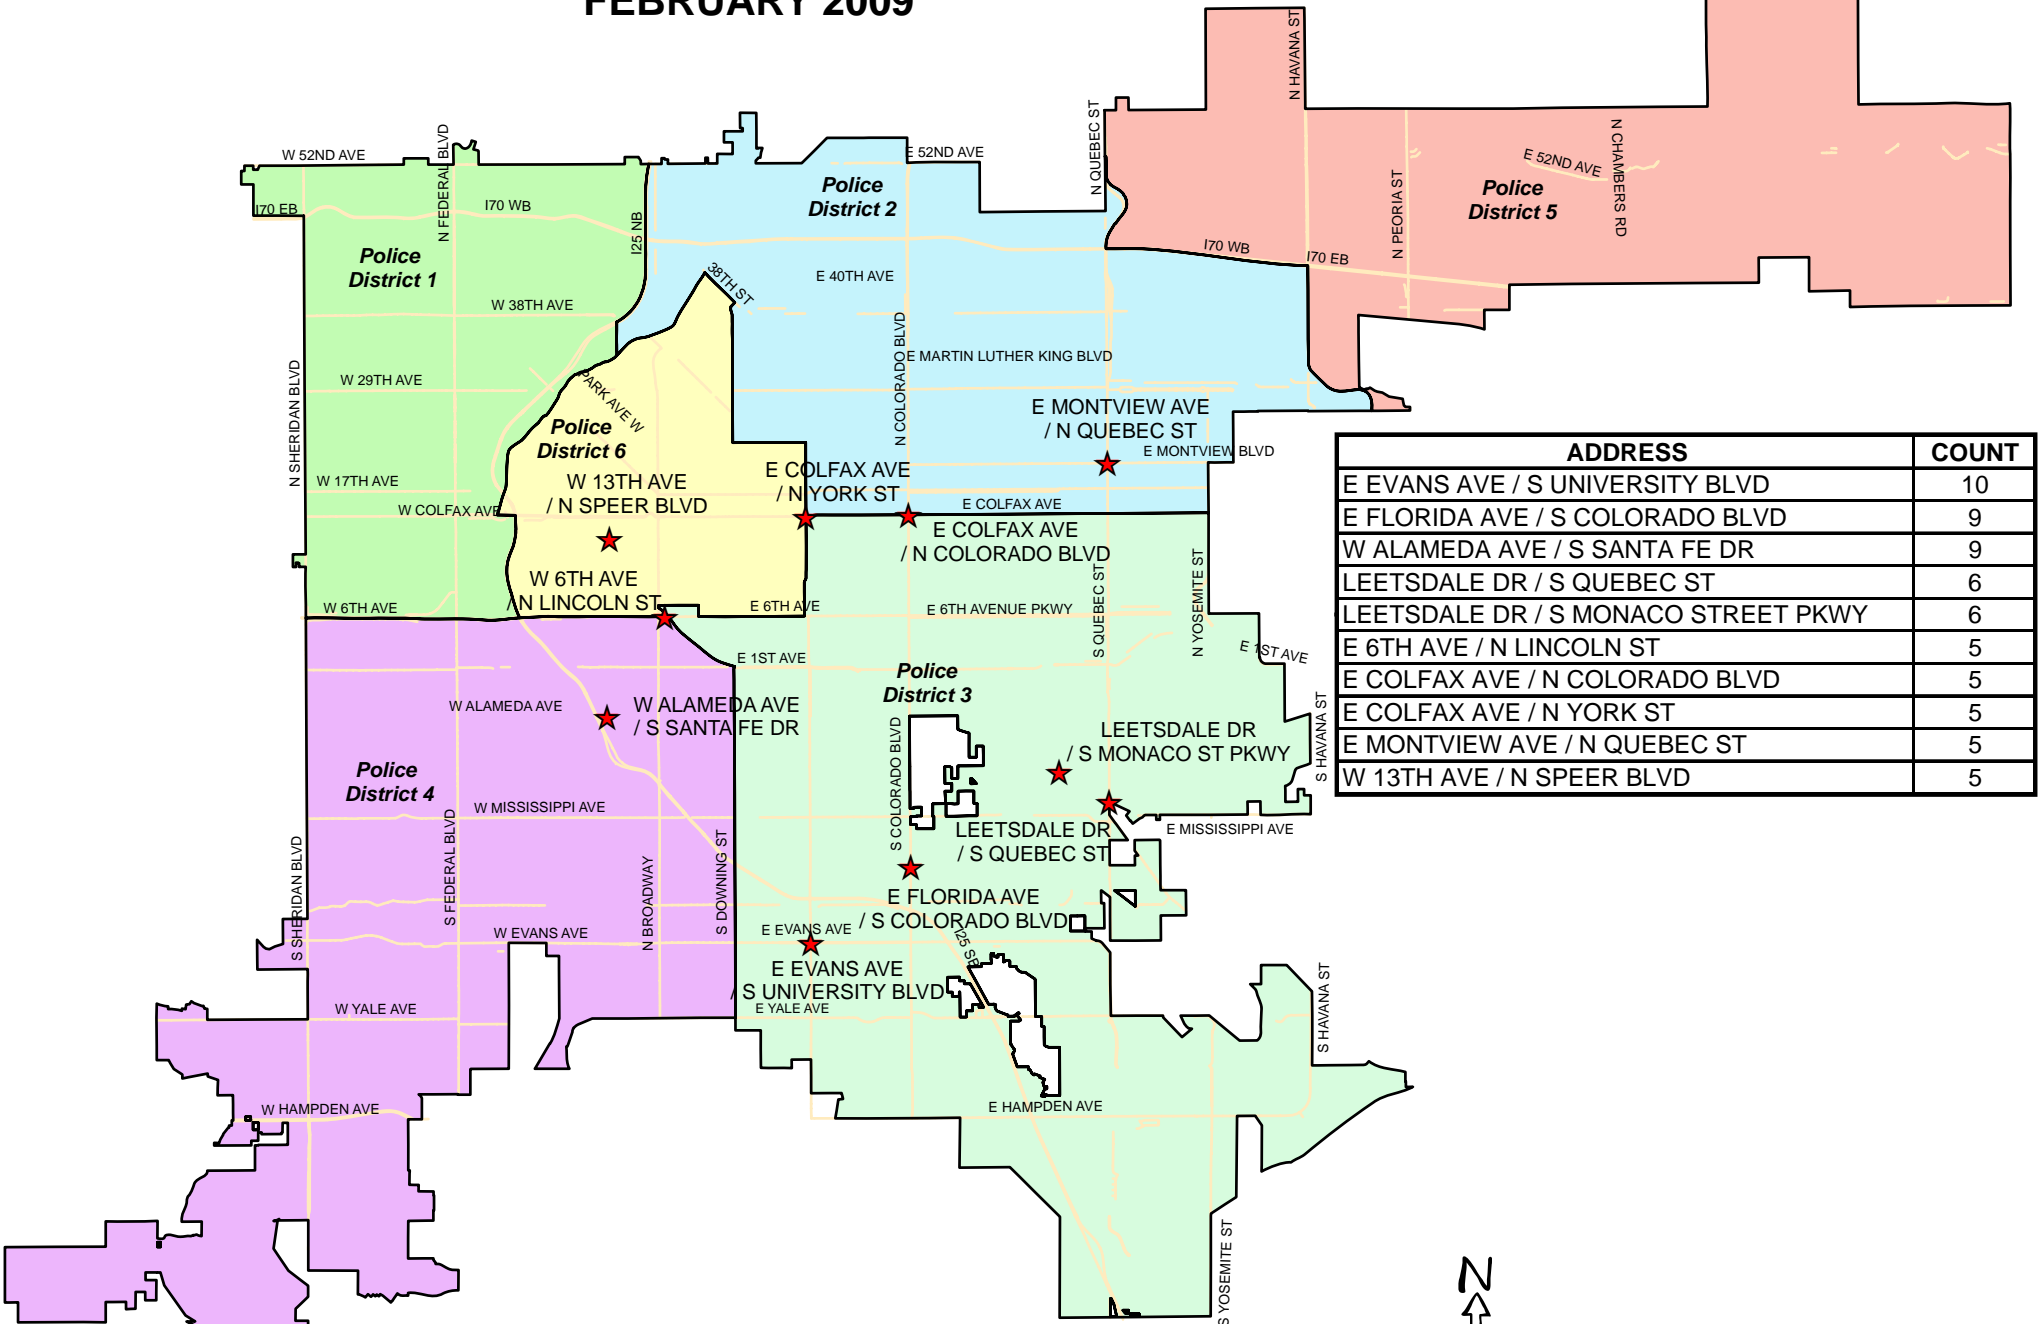

TOP 10 ACCIDENT SITES - NON-INTERSTATE LOCATIONS IN THE CITY AND COUNTY OF DENVER FEBRUARY 2009

ADDRESS	COUNT
E EVANS AVE / S UNIVERSITY BLVD	10
E FLORIDA AVE / S COLORADO BLVD	9
W ALAMEDA AVE / S SANTA FE DR	9
LEETSDALE DR / S QUEBEC ST	6
LEETSDALE DR / S MONACO STREET PKWY	6
E 6TH AVE / N LINCOLN ST	5
E COLFAX AVE / N COLORADO BLVD	5
E COLFAX AVE / N YORK ST	5
E MONTVIEW AVE / N QUEBEC ST	5
W 13TH AVE / N SPEER BLVD	5

The data used to generate this report are dynamic. Dynamic files allow additions, deletions and/or modifications at any time, resulting in more complete and accurate records in the databases. Due to continuous data entry after reports are compiled, subsequent reports are subject to change.

0 0.5 1 2 3 4 Miles