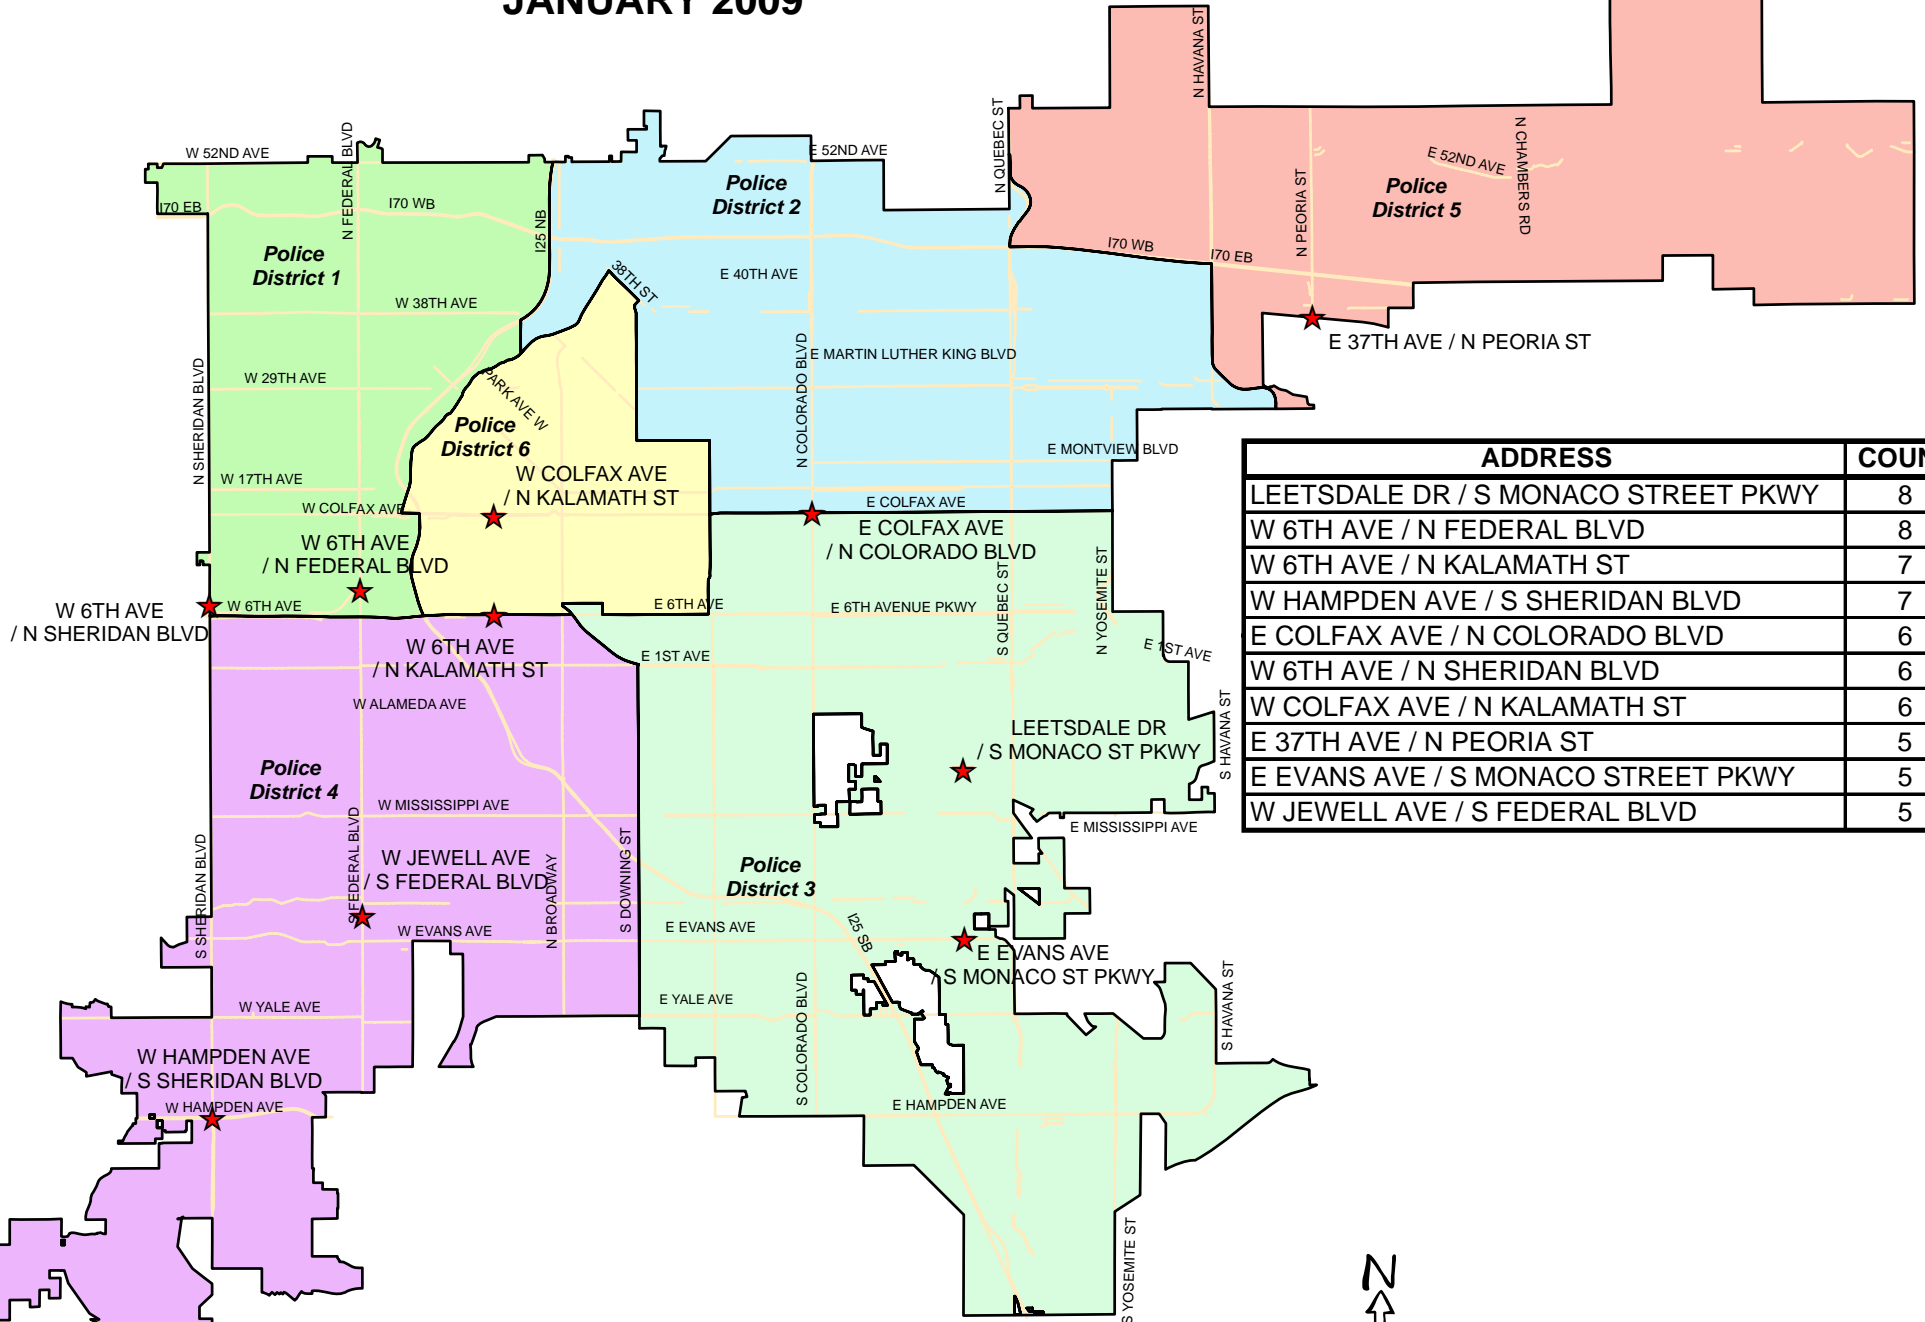

TOP 10 ACCIDENT SITES - NON-INTERSTATE LOCATIONS IN THE CITY AND COUNTY OF DENVER JANUARY 2009

ADDRESS	COUNT
LEETSDALE DR / S MONACO STREET PKWY	8
W 6TH AVE / N FEDERAL BLVD	8
W 6TH AVE / N KALAMATH ST	7
W HAMPDEN AVE / S SHERIDAN BLVD	7
E COLFAX AVE / N COLORADO BLVD	6
W 6TH AVE / N SHERIDAN BLVD	6
W COLFAX AVE / N KALAMATH ST	6
E 37TH AVE / N PEORIA ST	5
E EVANS AVE / S MONACO STREET PKWY	5
W JEWELL AVE / S FEDERAL BLVD	5

The data used to generate this report are dynamic. Dynamic files allow additions, deletions and/or modifications at any time, resulting in more complete and accurate records in the databases. Due to continuous data entry after reports are compiled, subsequent reports are subject to change.

0 0.5 1 2 3 4 Miles