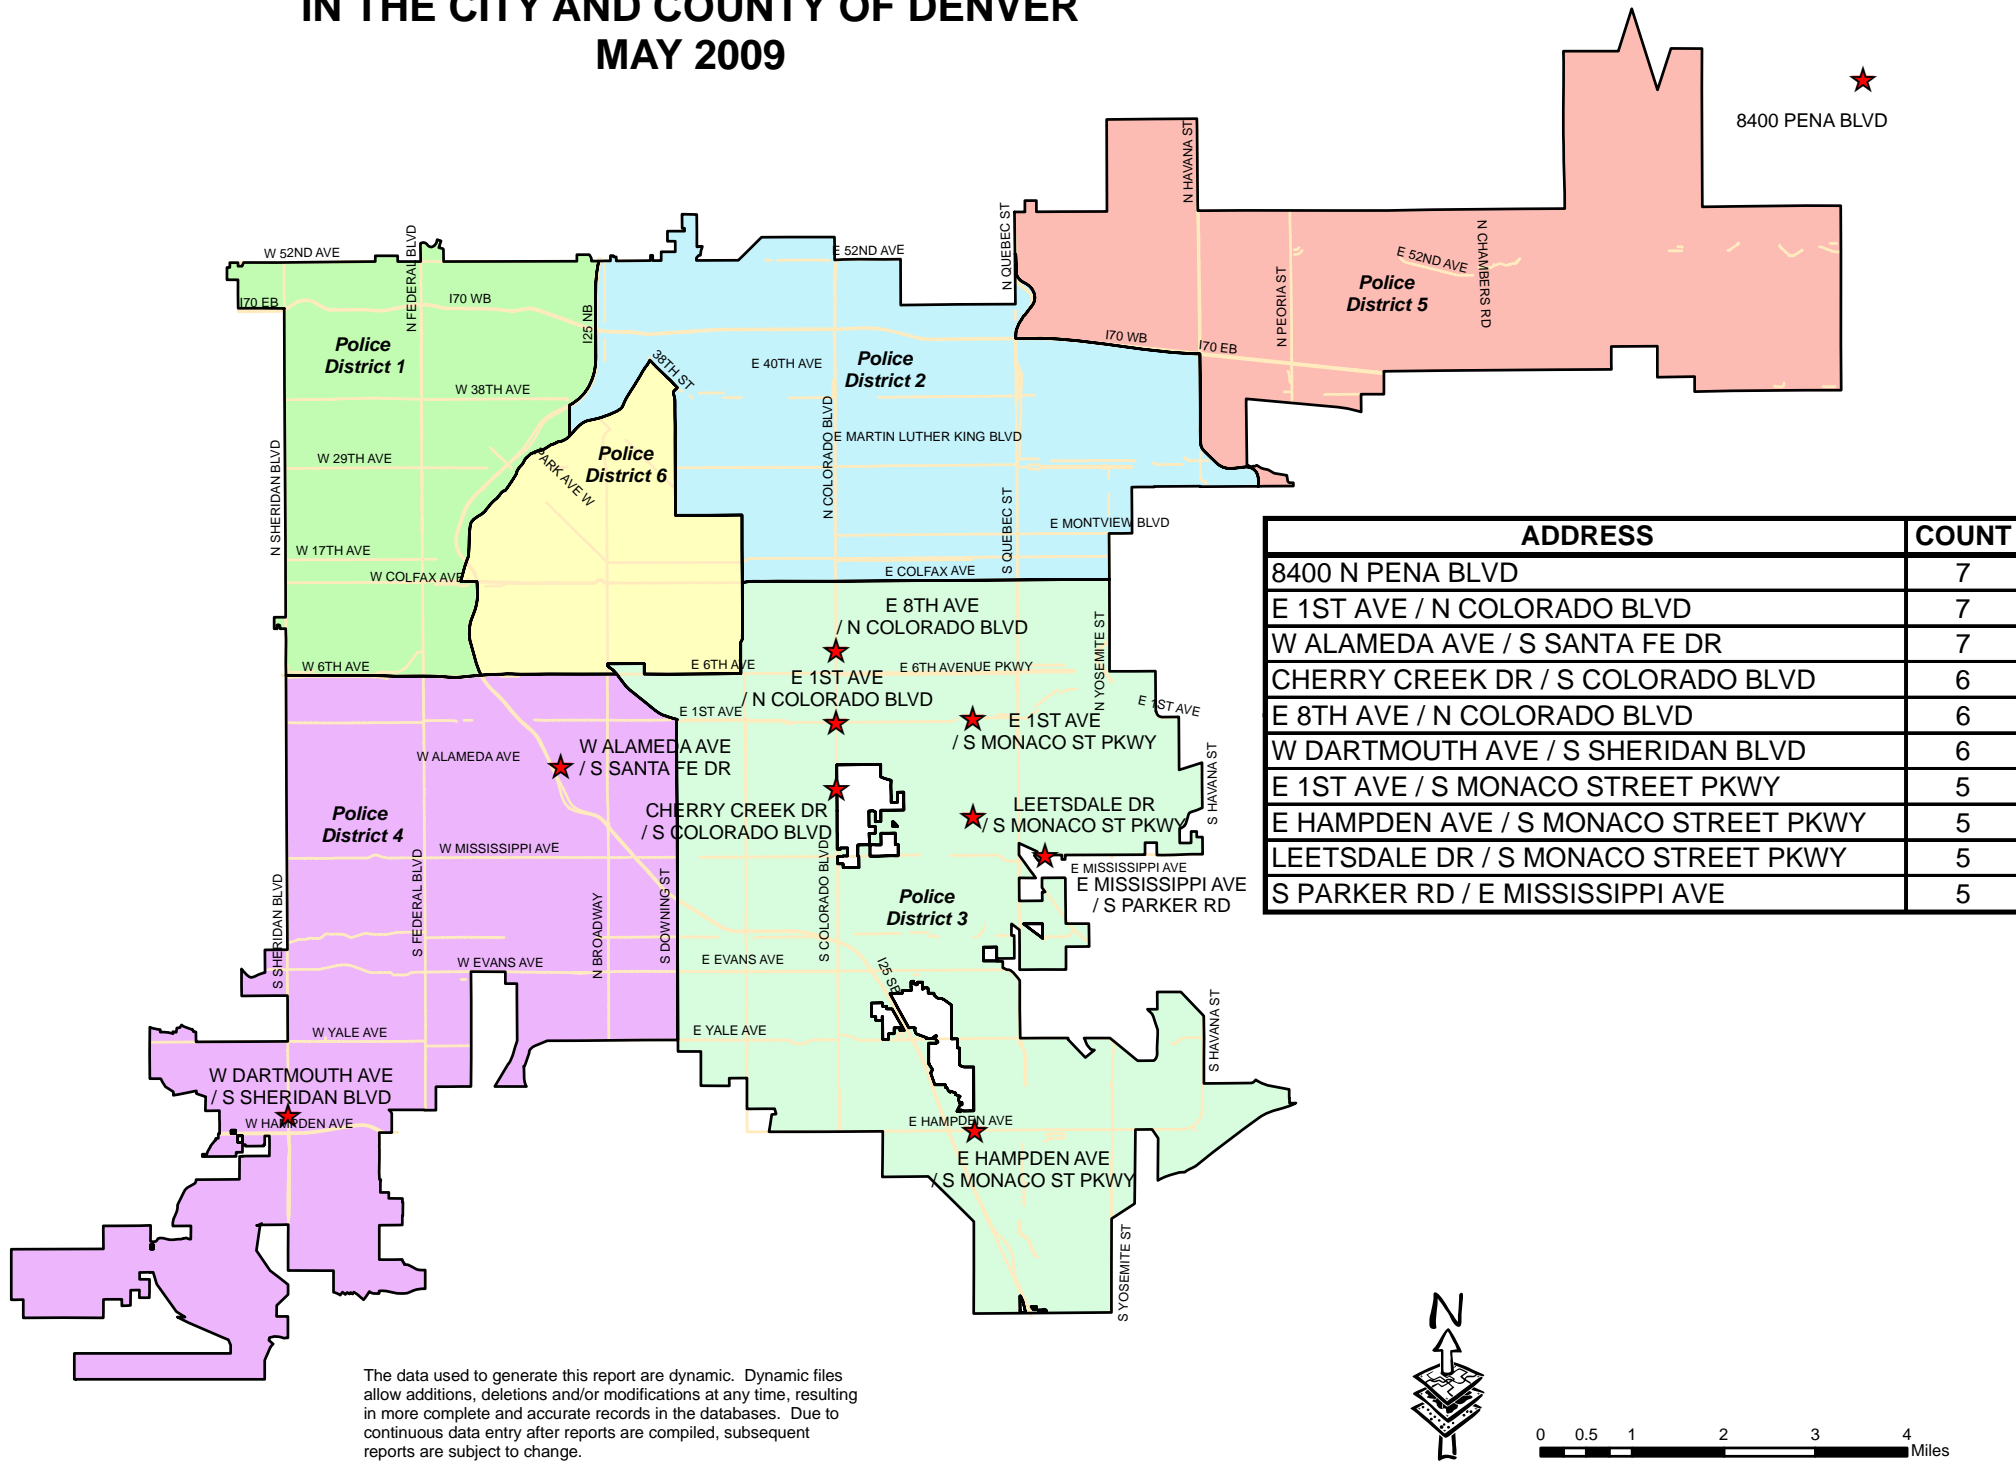

TOP 10 ACCIDENT SITES - NON-INTERSTATE LOCATIONS IN THE CITY AND COUNTY OF DENVER MAY 2009

The data used to generate this report are dynamic. Dynamic files allow additions, deletions and/or modifications at any time, resulting in more complete and accurate records in the databases. Due to continuous data entry after reports are compiled, subsequent reports are subject to change.

0 0.5 1 2 3 4 Miles