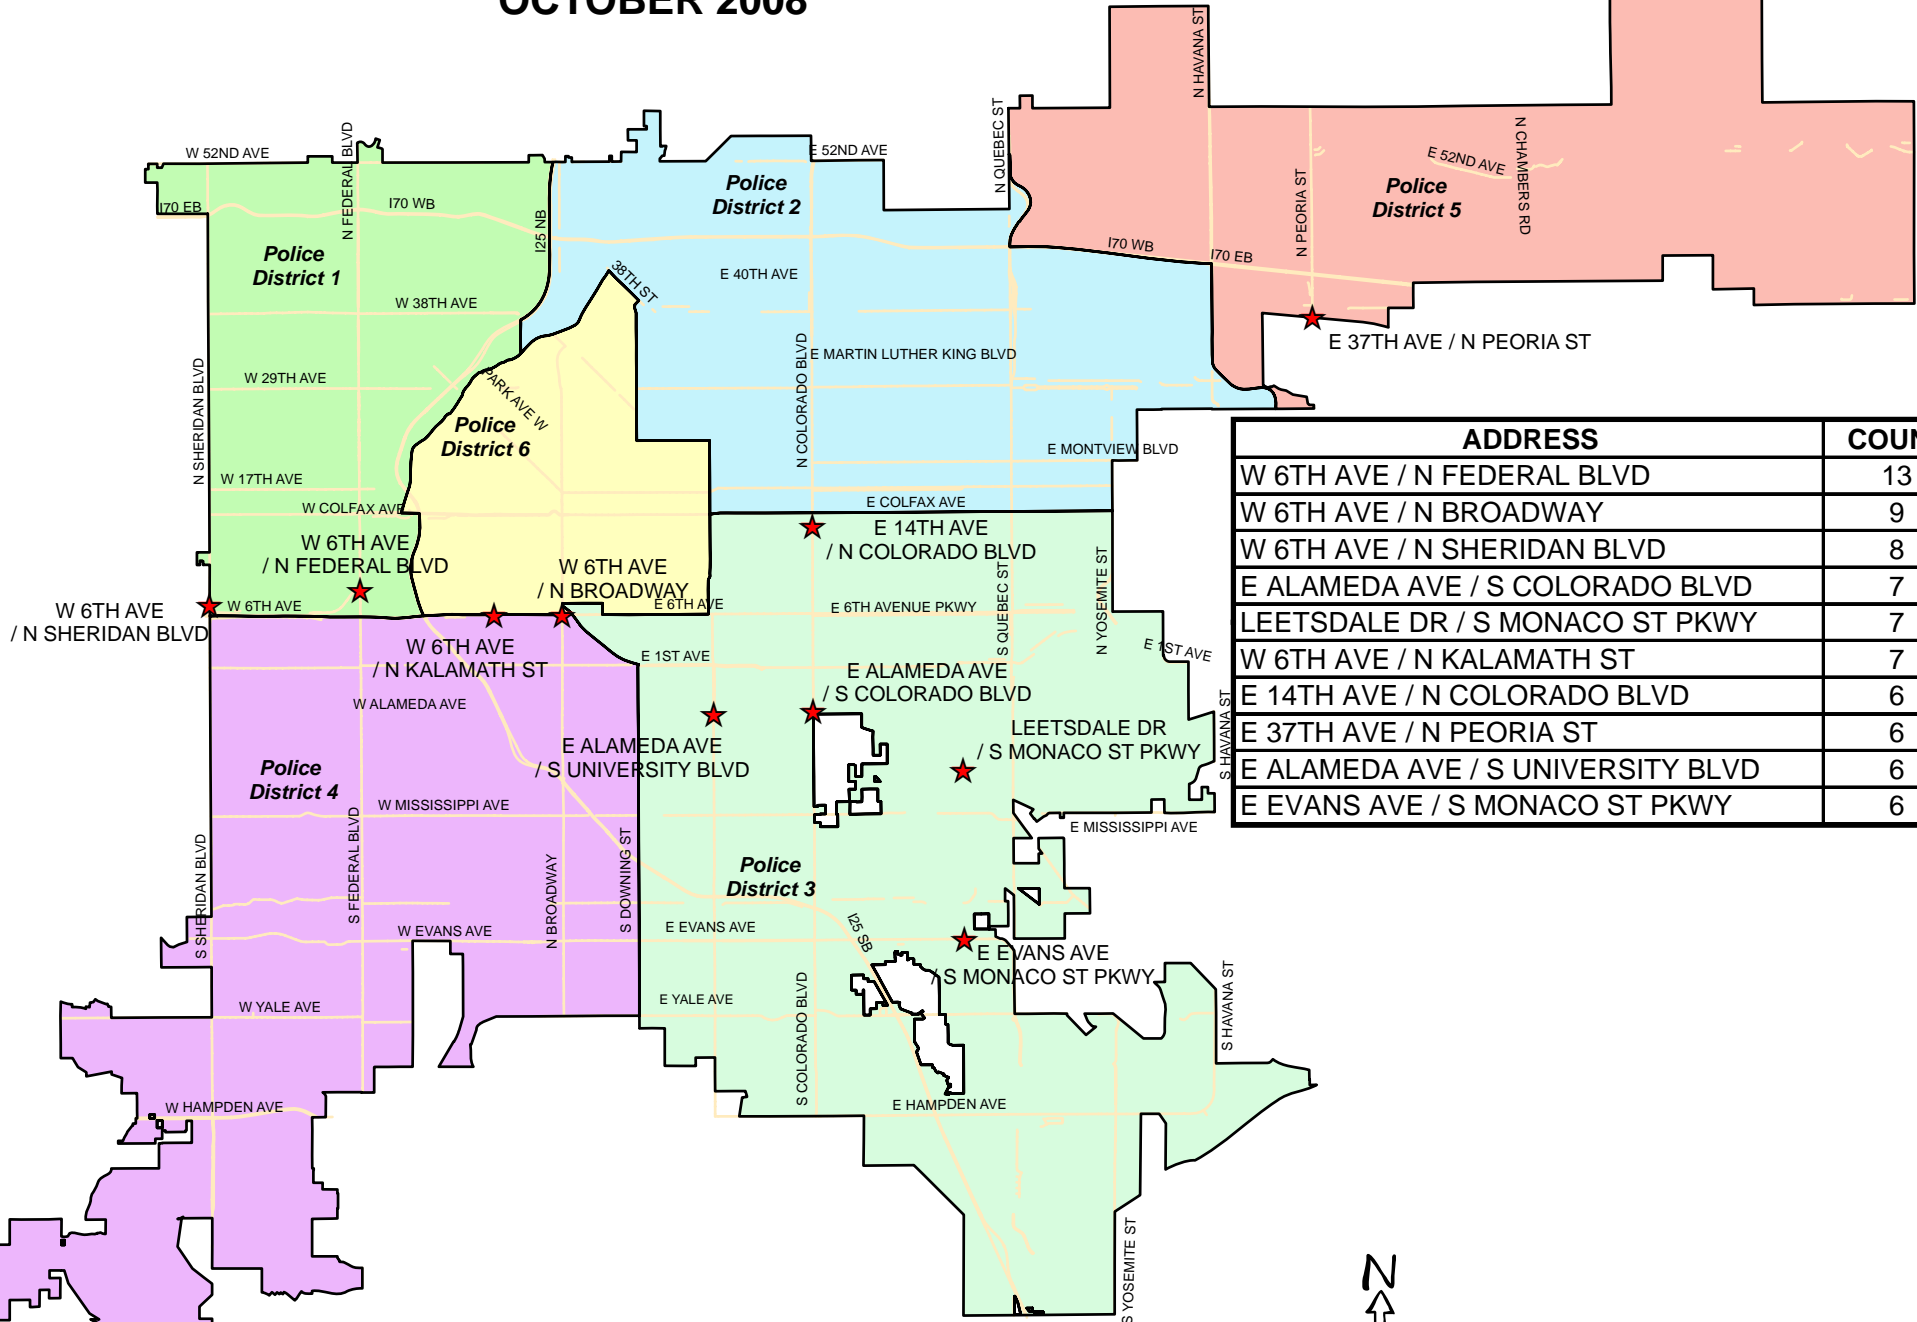

# TOP 10 ACCIDENT SITES - NON-INTERSTATE LOCATIONS IN THE CITY AND COUNTY OF DENVER OCTOBER 2008

ADDRESS	COUNT
W 6TH AVE / N FEDERAL BLVD	13
W 6TH AVE / N BROADWAY	9
W 6TH AVE / N SHERIDAN BLVD	8
E ALAMEDA AVE / S COLORADO BLVD	7
LEETSDALE DR / S MONACO ST PKWY	7
W 6TH AVE / N KALAMATH ST	7
E 14TH AVE / N COLORADO BLVD	6
E 37TH AVE / N PEORIA ST	6
E ALAMEDA AVE / S UNIVERSITY BLVD	6
E EVANS AVE / S MONACO ST PKWY	6

The data used to generate this report are dynamic. Dynamic files allow additions, deletions and/or modifications at any time, resulting in more complete and accurate records in the databases. Due to continuous data entry after reports are compiled, subsequent reports are subject to change.

0 0.2 0.4 0.8 1.2 1.6 Miles