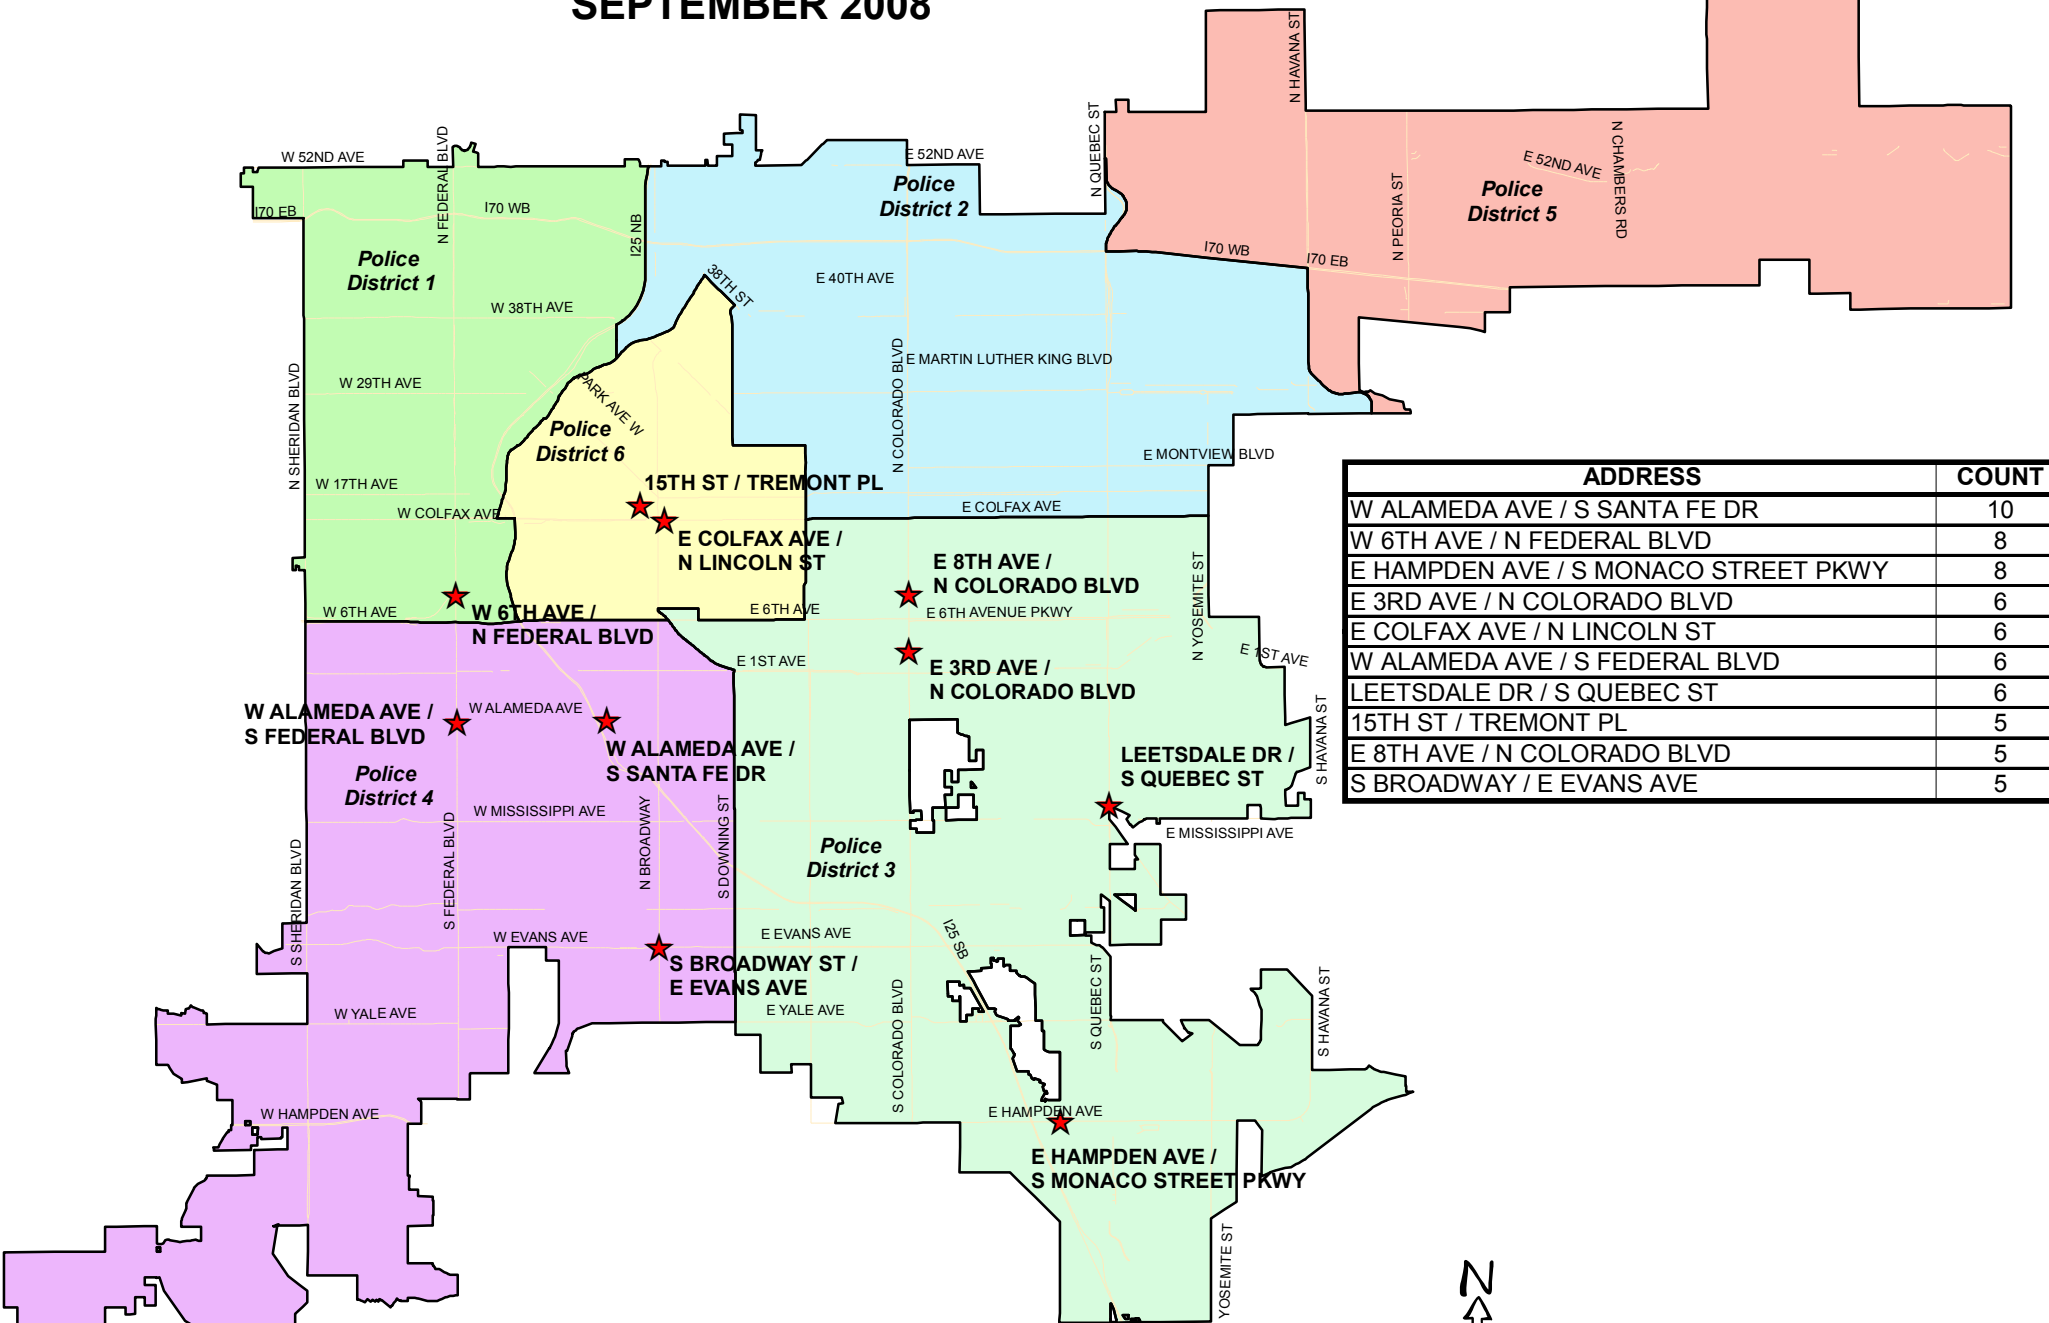

TOP 10 ACCIDENT SITES - NON-INTERSTATE LOCATIONS IN THE CITY AND COUNTY OF DENVER SEPTEMBER 2008

ADDRESS	COUNT
W ALAMEDA AVE / S SANTA FE DR	10
W 6TH AVE / N FEDERAL BLVD	8
E HAMPDEN AVE / S MONACO STREET PKWY	8
E 3RD AVE / N COLORADO BLVD	6
E COLFAX AVE / N LINCOLN ST	6
W ALAMEDA AVE / S FEDERAL BLVD	6
LEETSDALE DR / S QUEBEC ST	6
15TH ST / TREMONT PL	5
E 8TH AVE / N COLORADO BLVD	5
S BROADWAY / E EVANS AVE	5

The data used to generate this report are dynamic. Dynamic files allow additions, deletions and/or modifications at any time, resulting in more complete and accurate records in the databases. Due to continuous data entry after reports are compiled, subsequent reports are subject to change.