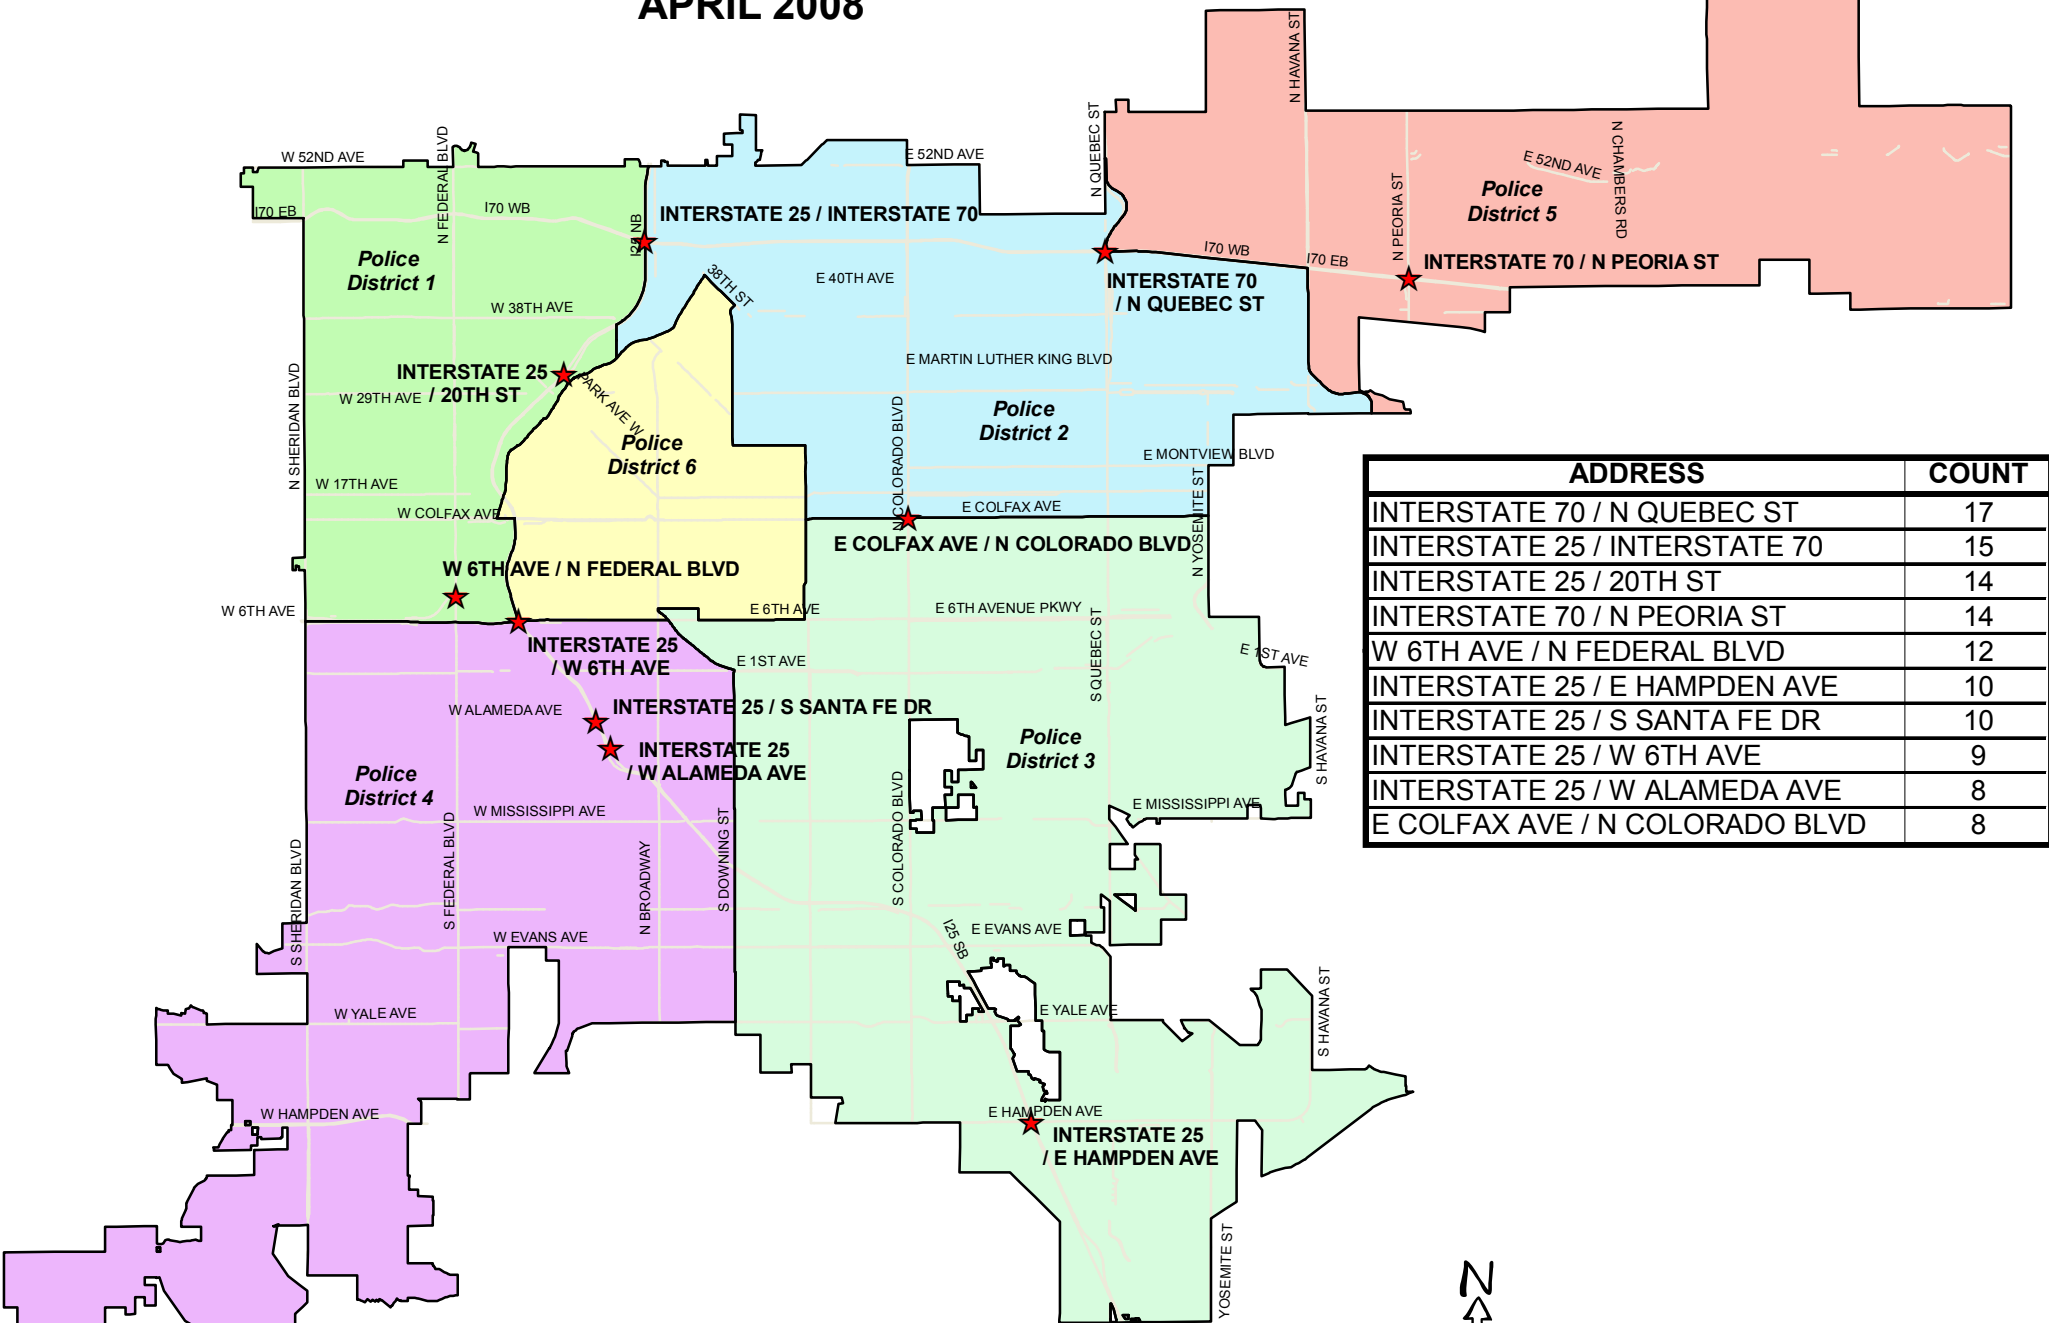

# TOP 10 ACCIDENT SITES - ALL LOCATIONS IN THE CITY AND COUNTY OF DENVER APRIL 2008

ADDRESS	COUNT
INTERSTATE 70 / N QUEBEC ST	17
INTERSTATE 25 / INTERSTATE 70	15
INTERSTATE 25 / 20TH ST	14
INTERSTATE 70 / N PEORIA ST	14
W 6TH AVE / N FEDERAL BLVD	12
INTERSTATE 25 / E HAMPDEN AVE	10
INTERSTATE 25 / S SANTA FE DR	10
INTERSTATE 25 / W 6TH AVE	9
INTERSTATE 25 / W ALAMEDA AVE	8
E COLFAX AVE / N COLORADO BLVD	8

The data used to generate this report are dynamic. Dynamic files allow additions, deletions and/or modifications at any time, resulting in more complete and accurate records in the databases. Due to continuous data entry after reports are compiled, subsequent reports are subject to change.

0 0.35 0.7 1.4 2.1 2.8 Miles