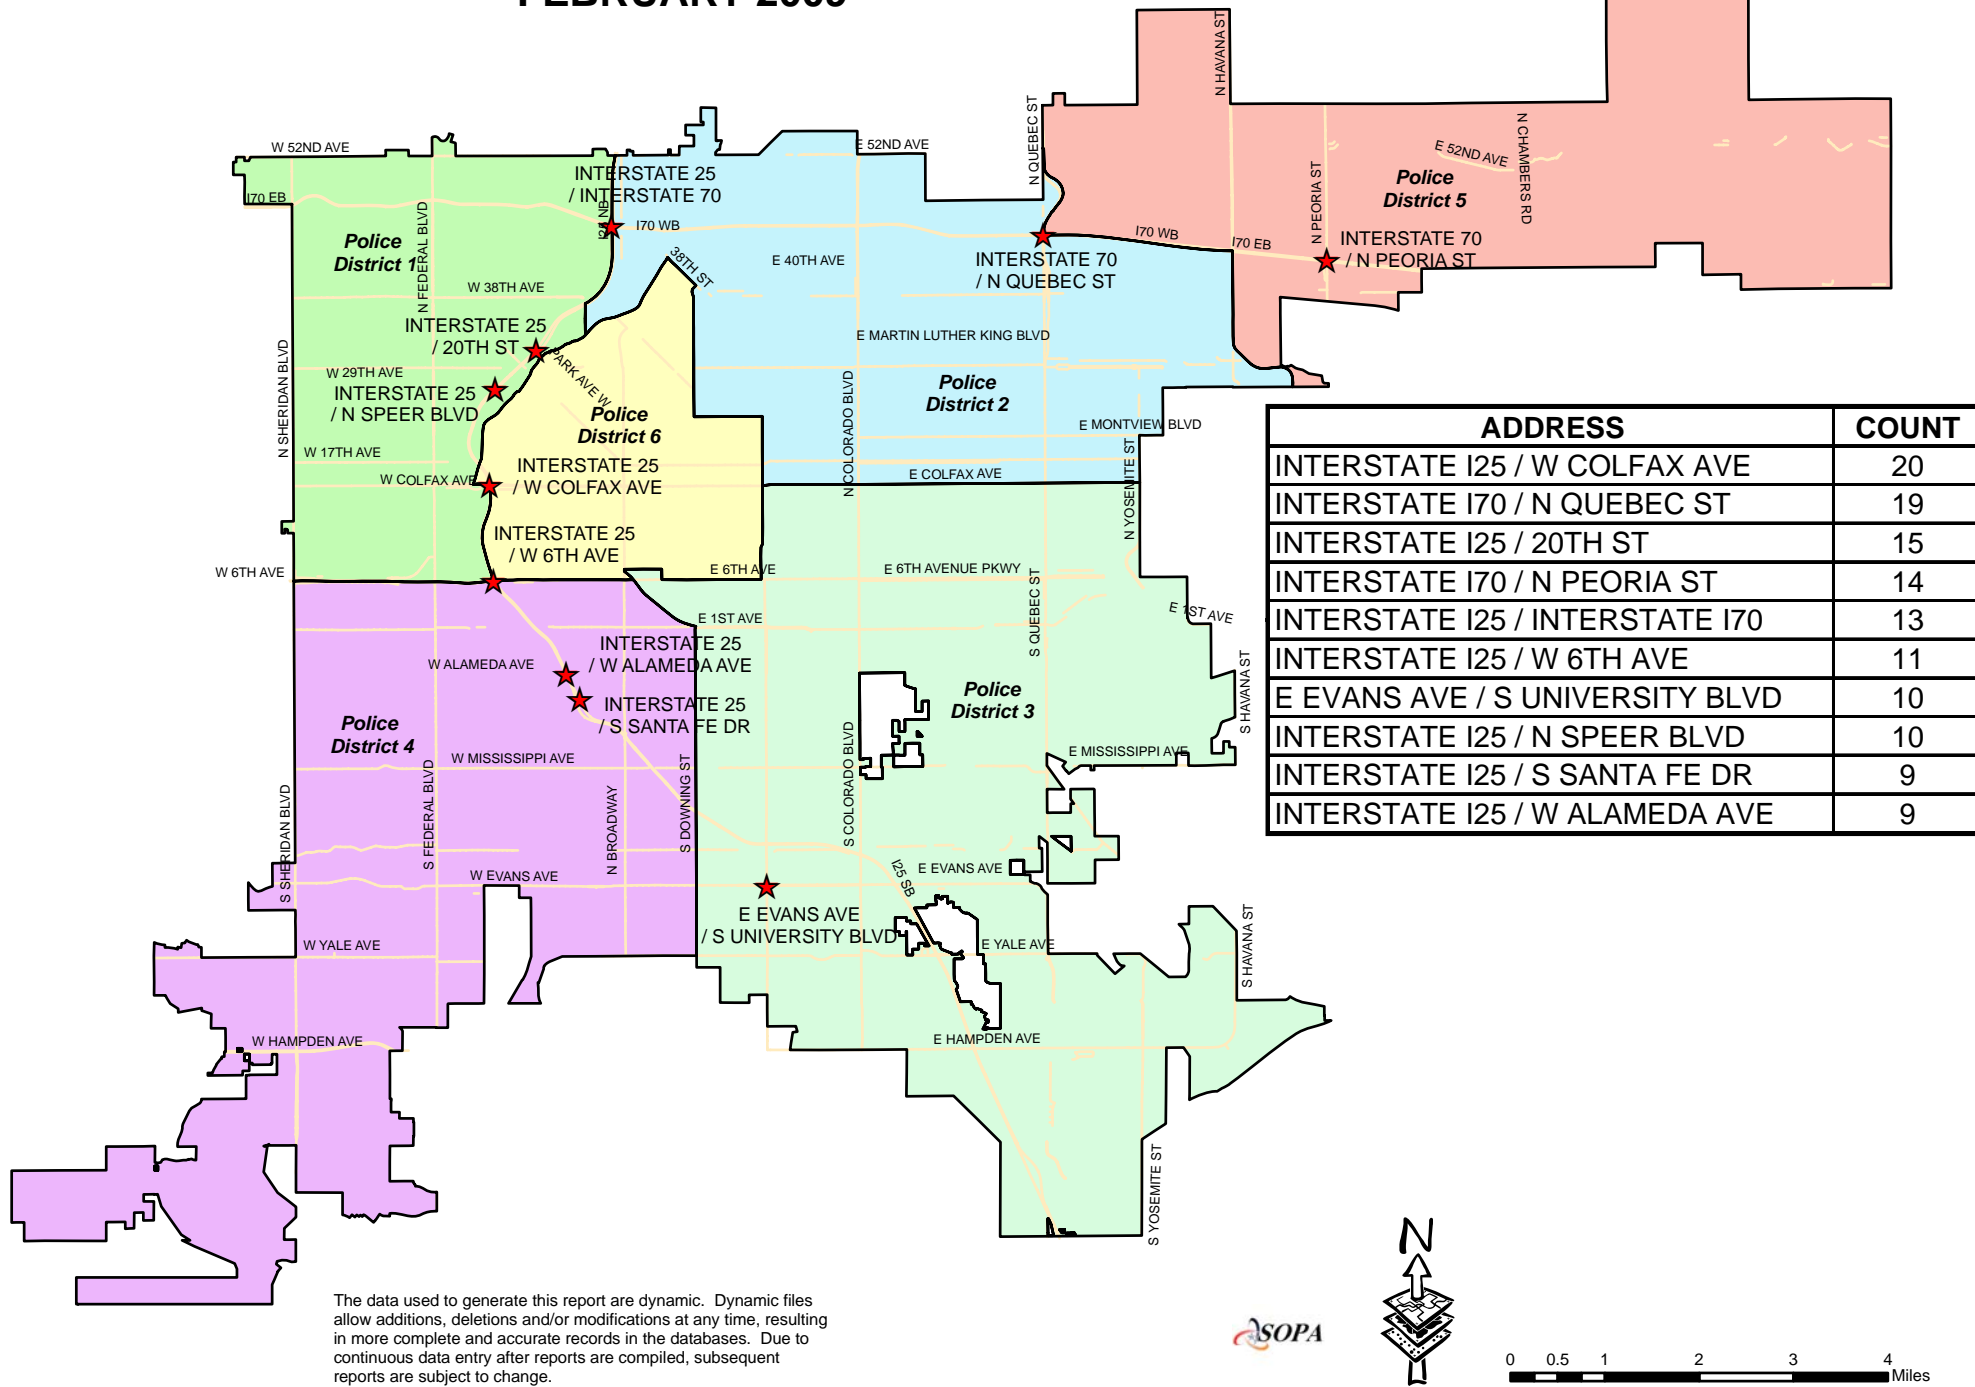

TOP 10 ACCIDENT SITES - ALL LOCATIONS IN THE CITY AND COUNTY OF DENVER FEBRUARY 2009

The data used to generate this report are dynamic. Dynamic files allow additions, deletions and/or modifications at any time, resulting in more complete and accurate records in the databases. Due to continuous data entry after reports are compiled, subsequent reports are subject to change.

0 0.5 1 2 3 4 Miles