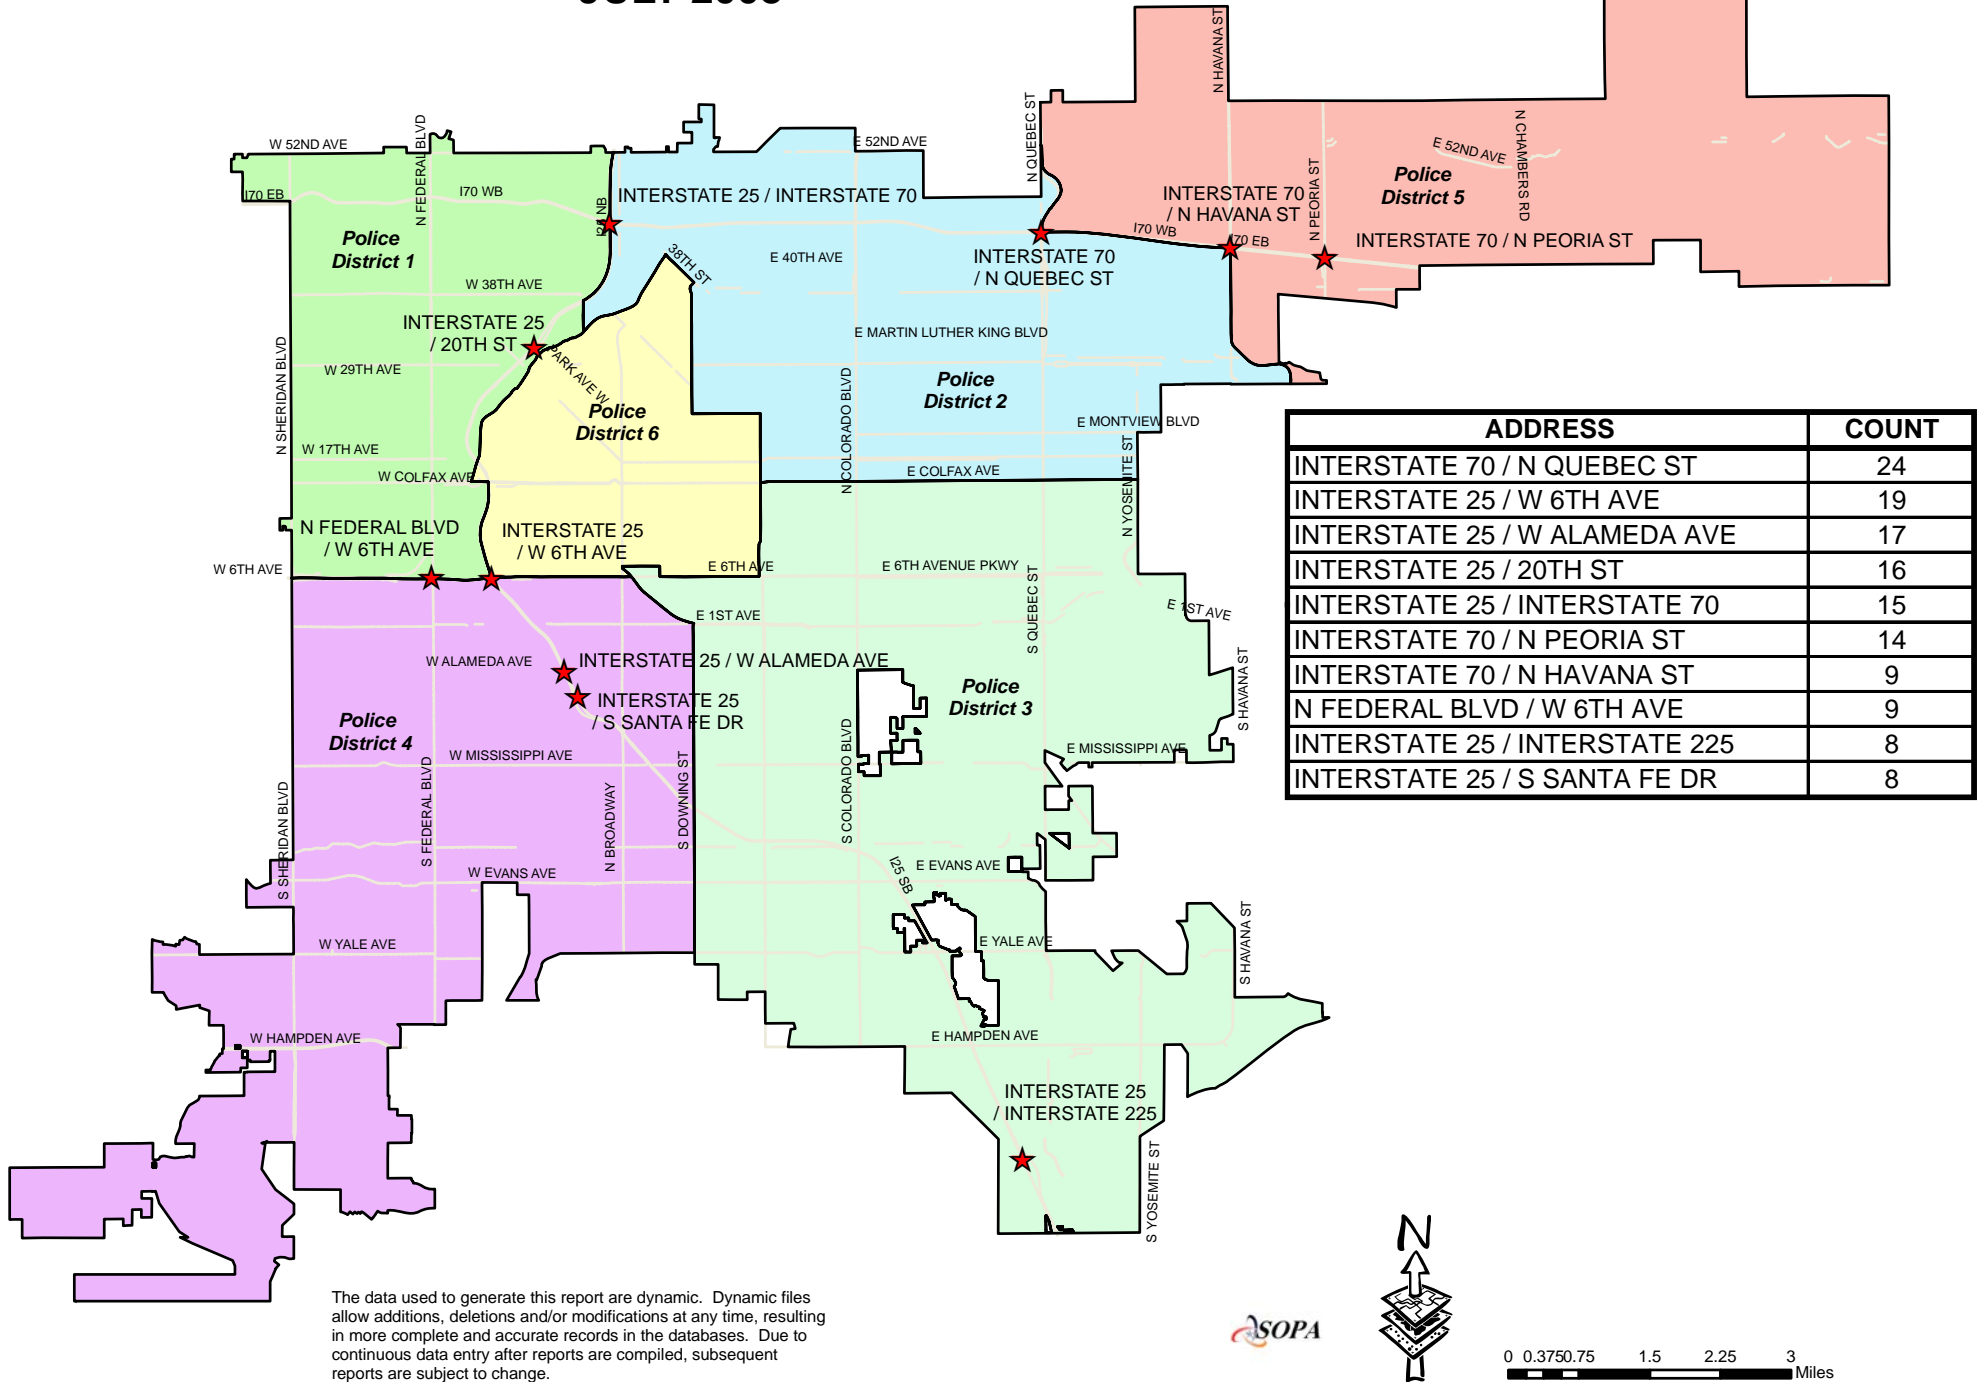

TOP 10 ACCIDENT SITES - ALL LOCATIONS IN THE CITY AND COUNTY OF DENVER JULY 2008

The data used to generate this report are dynamic. Dynamic files allow additions, deletions and/or modifications at any time, resulting in more complete and accurate records in the databases. Due to continuous data entry after reports are compiled, subsequent reports are subject to change.

0 0.3750.75 1.5 2.25 3 Miles