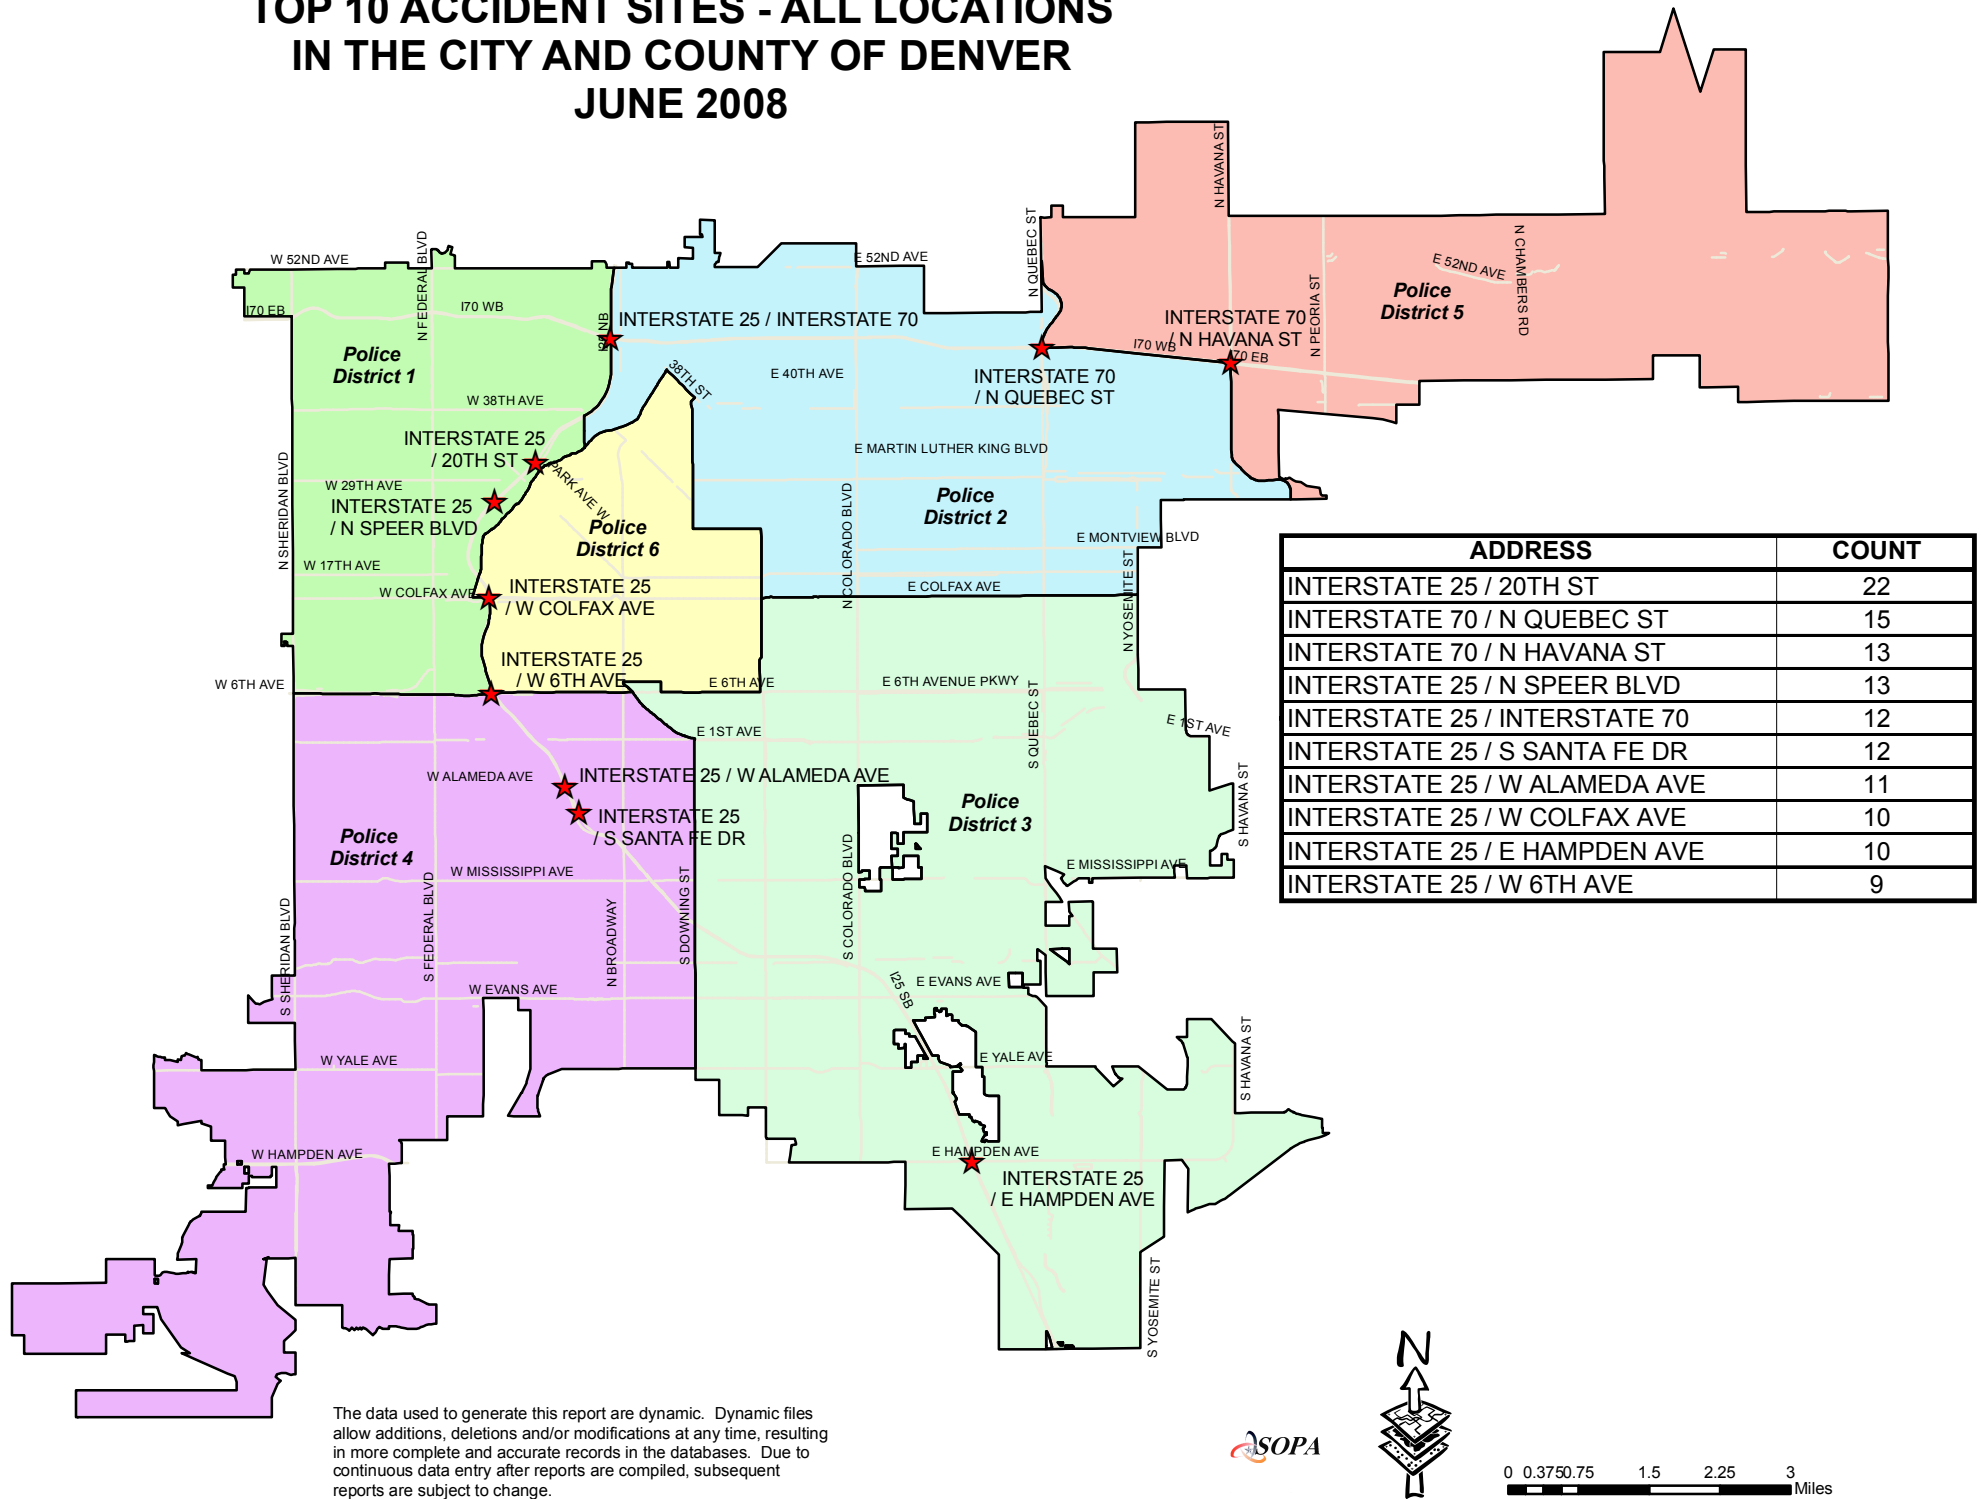

# TOP 10 ACCIDENT SITES - ALL LOCATIONS IN THE CITY AND COUNTY OF DENVER JUNE 2008

The data used to generate this report are dynamic. Dynamic files allow additions, deletions and/or modifications at any time, resulting in more complete and accurate records in the databases. Due to continuous data entry after reports are compiled, subsequent reports are subject to change.

0 0.3750.75 1.5 2.25 3 Miles