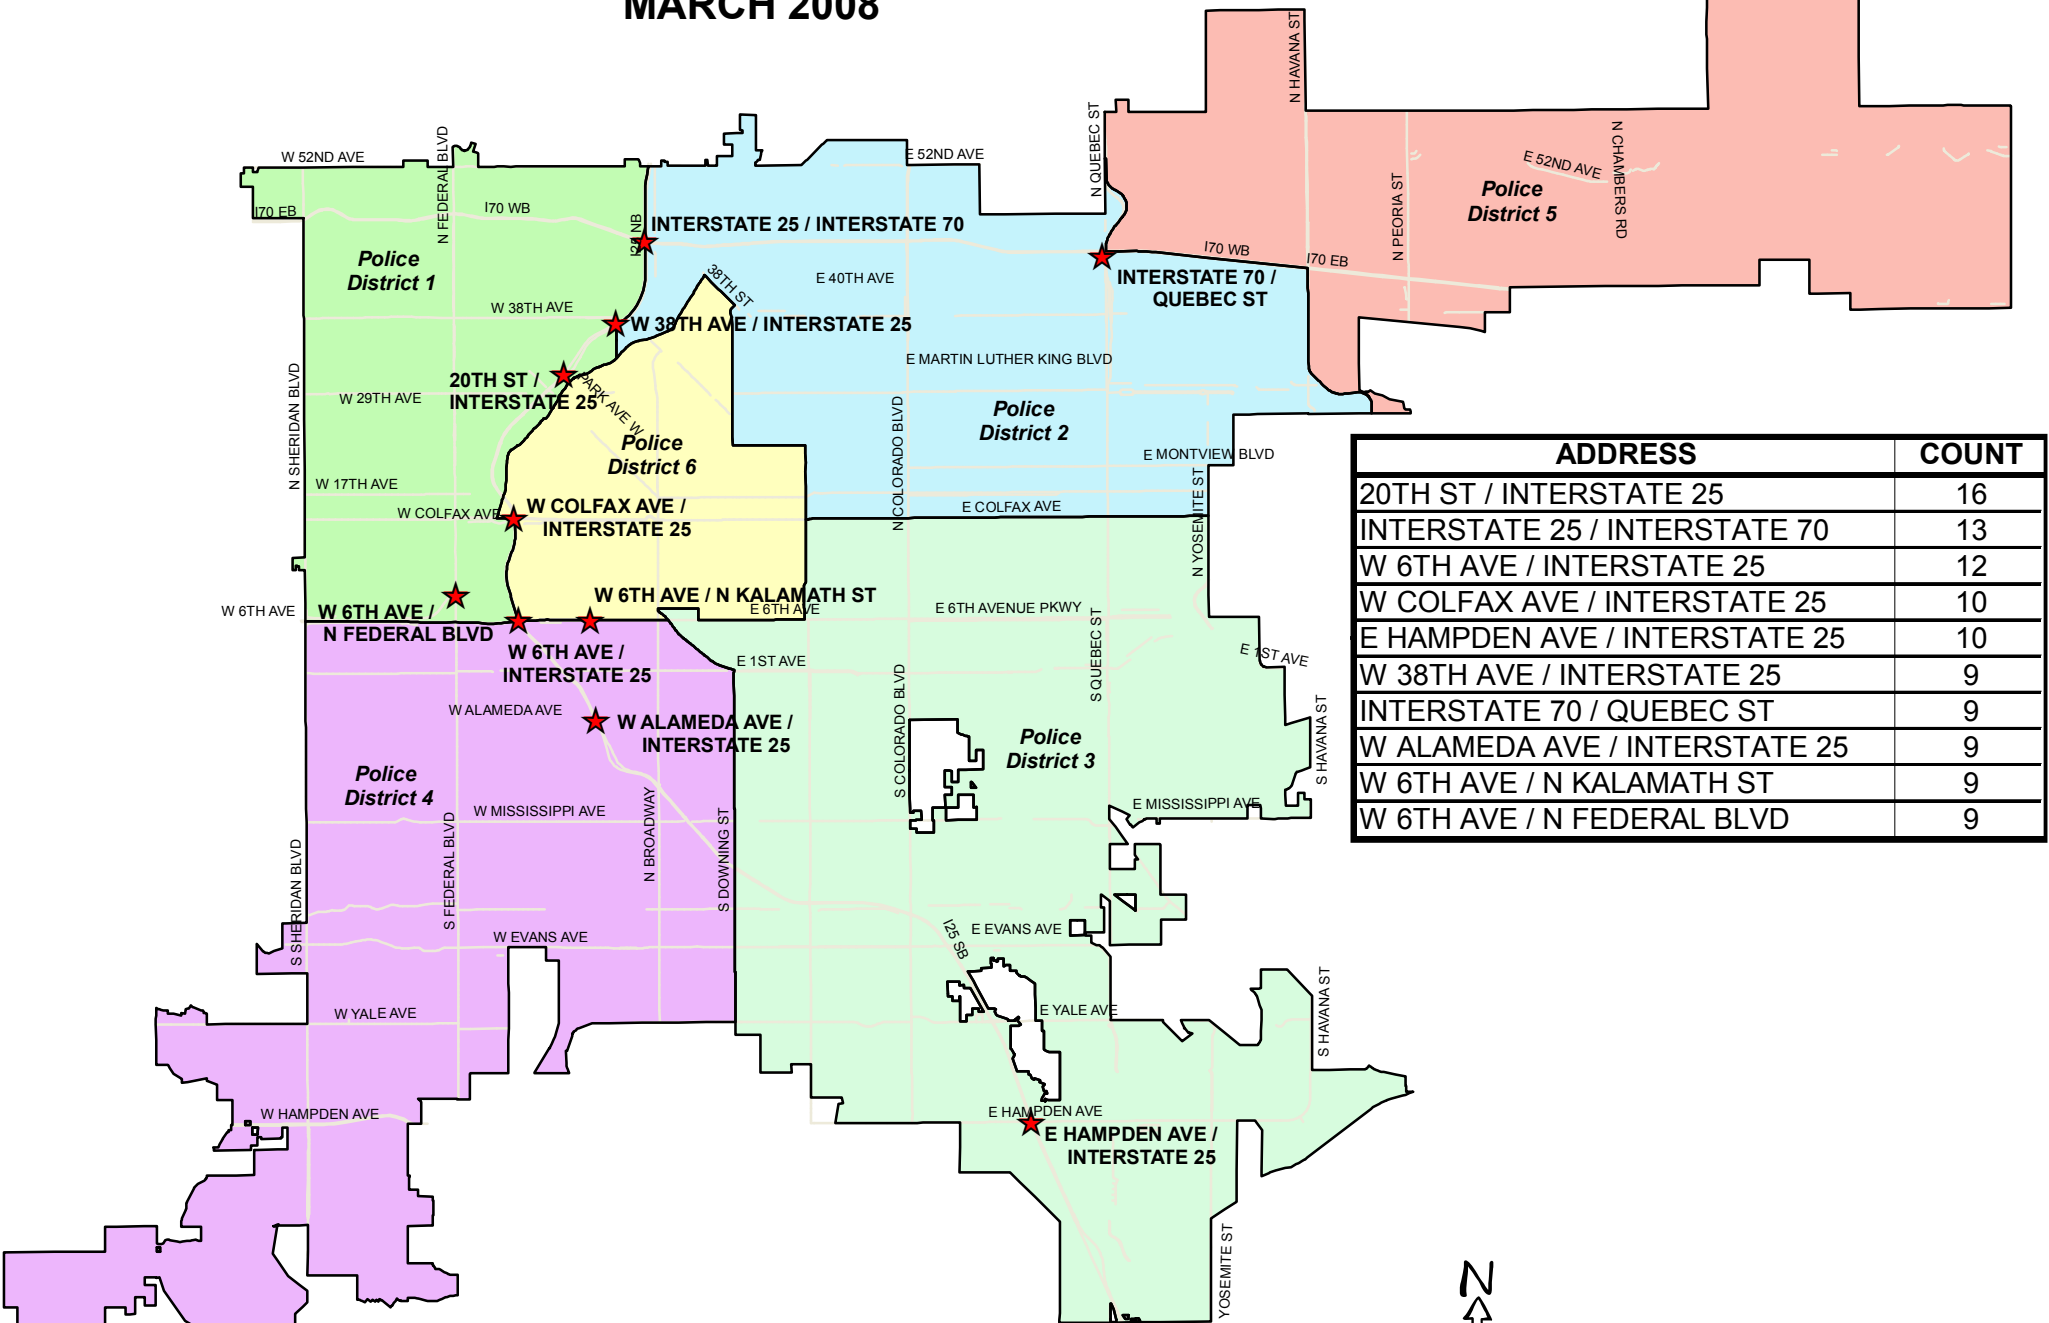

TOP 10 ACCIDENT SITES - ALL LOCATIONS IN THE CITY AND COUNTY OF DENVER MARCH 2008

ADDRESS	COUNT
20TH ST / INTERSTATE 25	16
INTERSTATE 25 / INTERSTATE 70	13
W 6TH AVE / INTERSTATE 25	12
W COLFAX AVE / INTERSTATE 25	10
E HAMPDEN AVE / INTERSTATE 25	10
W 38TH AVE / INTERSTATE 25	9
INTERSTATE 70 / QUEBEC ST	9
W ALAMEDA AVE / INTERSTATE 25	9
W 6TH AVE / N KALAMATH ST	9
W 6TH AVE / N FEDERAL BLVD	9

The data used to generate this report are dynamic. Dynamic files allow additions, deletions and/or modifications at any time, resulting in more complete and accurate records in the databases. Due to continuous data entry after reports are compiled, subsequent reports are subject to change.