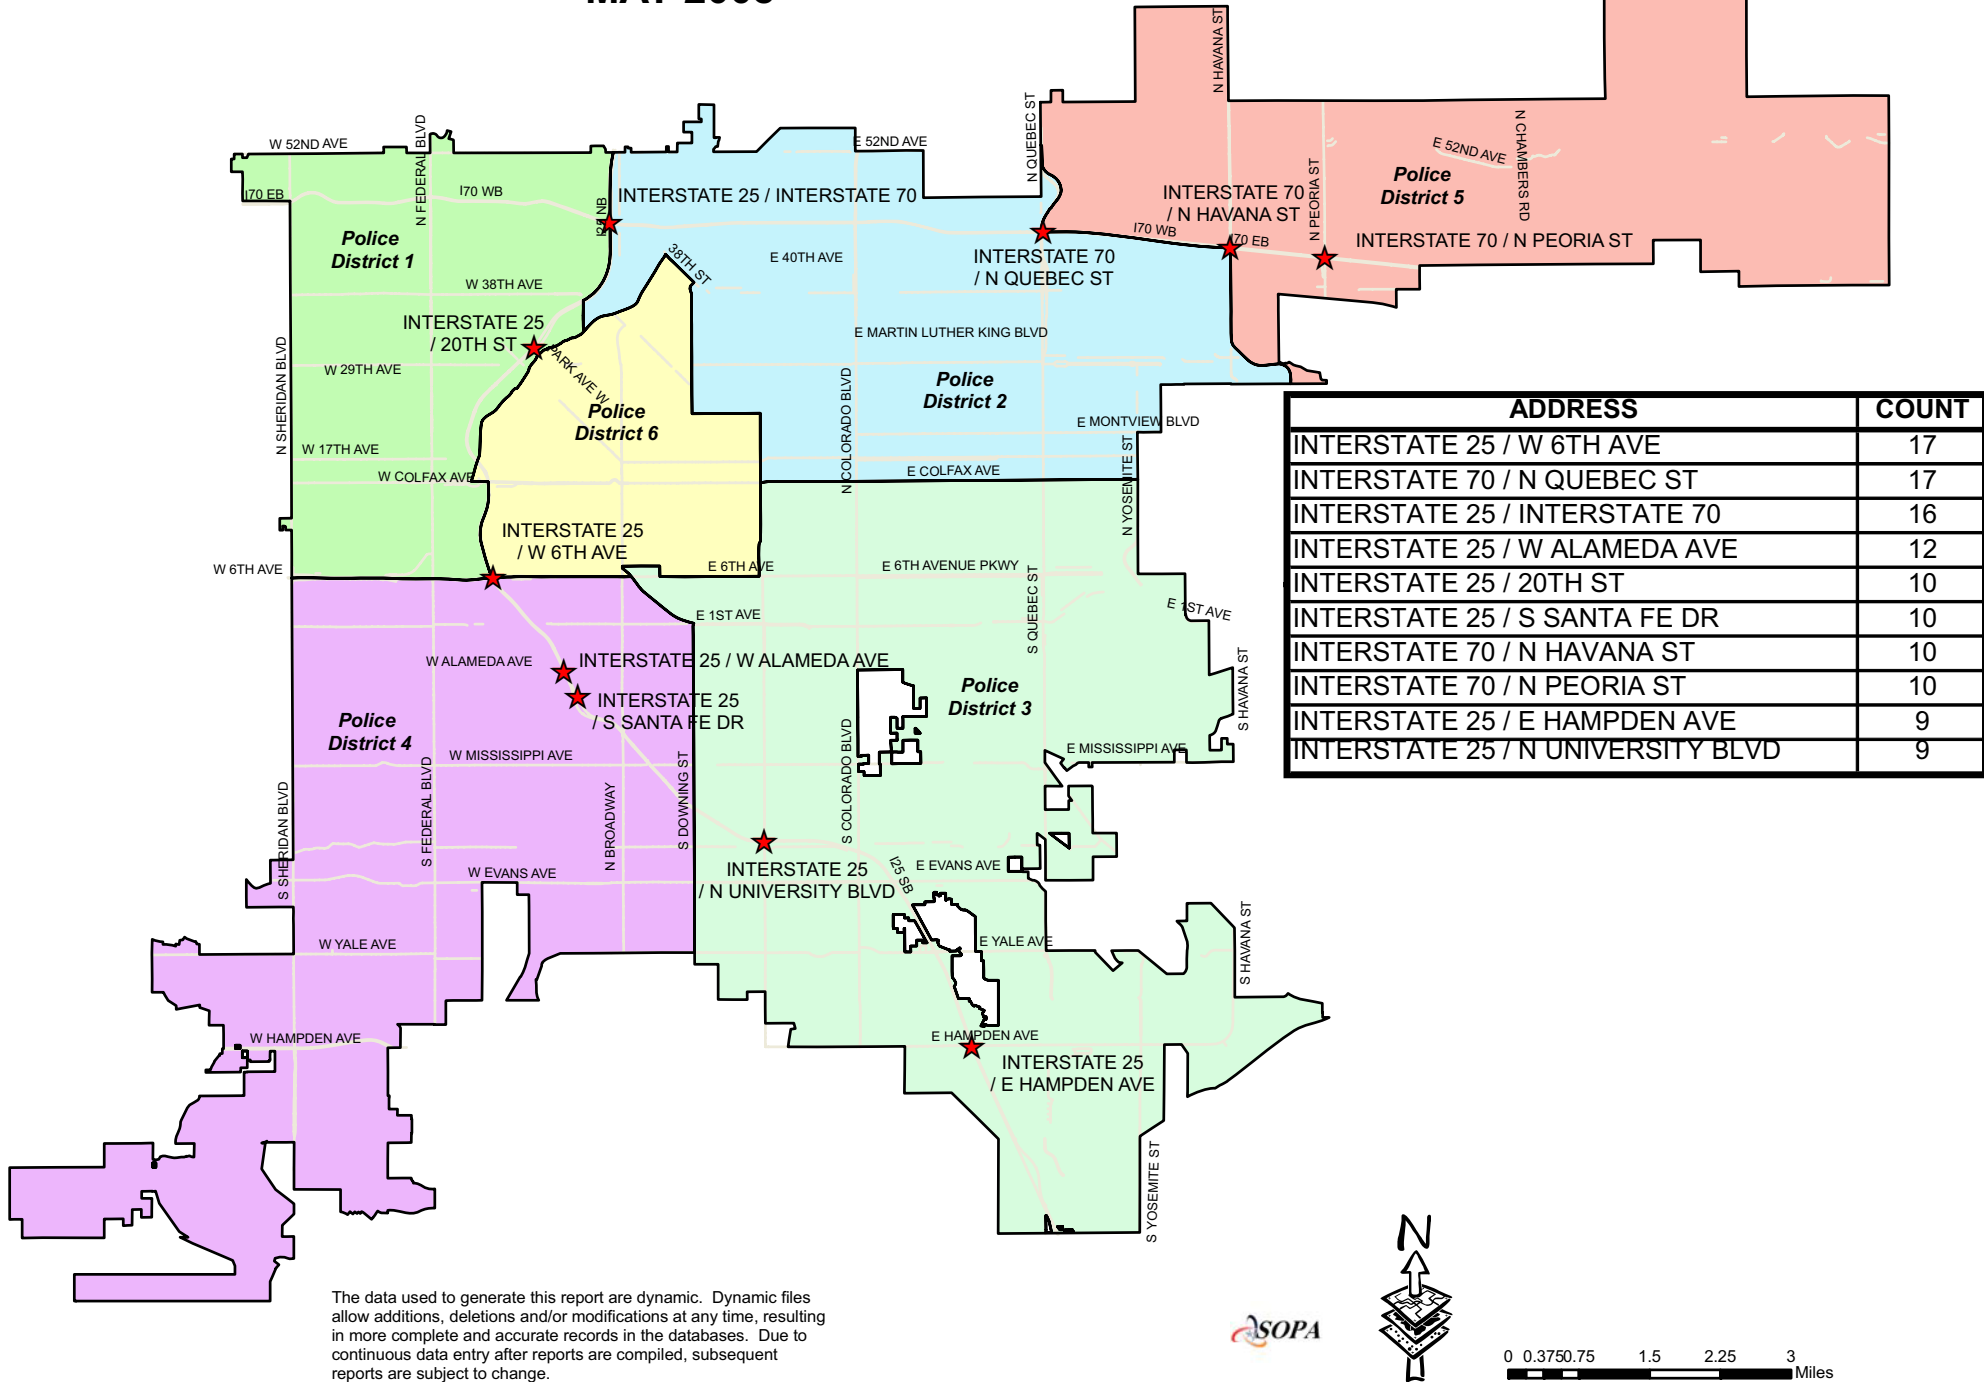

# TOP 10 ACCIDENT SITES - ALL LOCATIONS IN THE CITY AND COUNTY OF DENVER MAY 2008

The data used to generate this report are dynamic. Dynamic files allow additions, deletions and/or modifications at any time, resulting in more complete and accurate records in the databases. Due to continuous data entry after reports are compiled, subsequent reports are subject to change.

0 0.3750.75 1.5 2.25 3 Miles