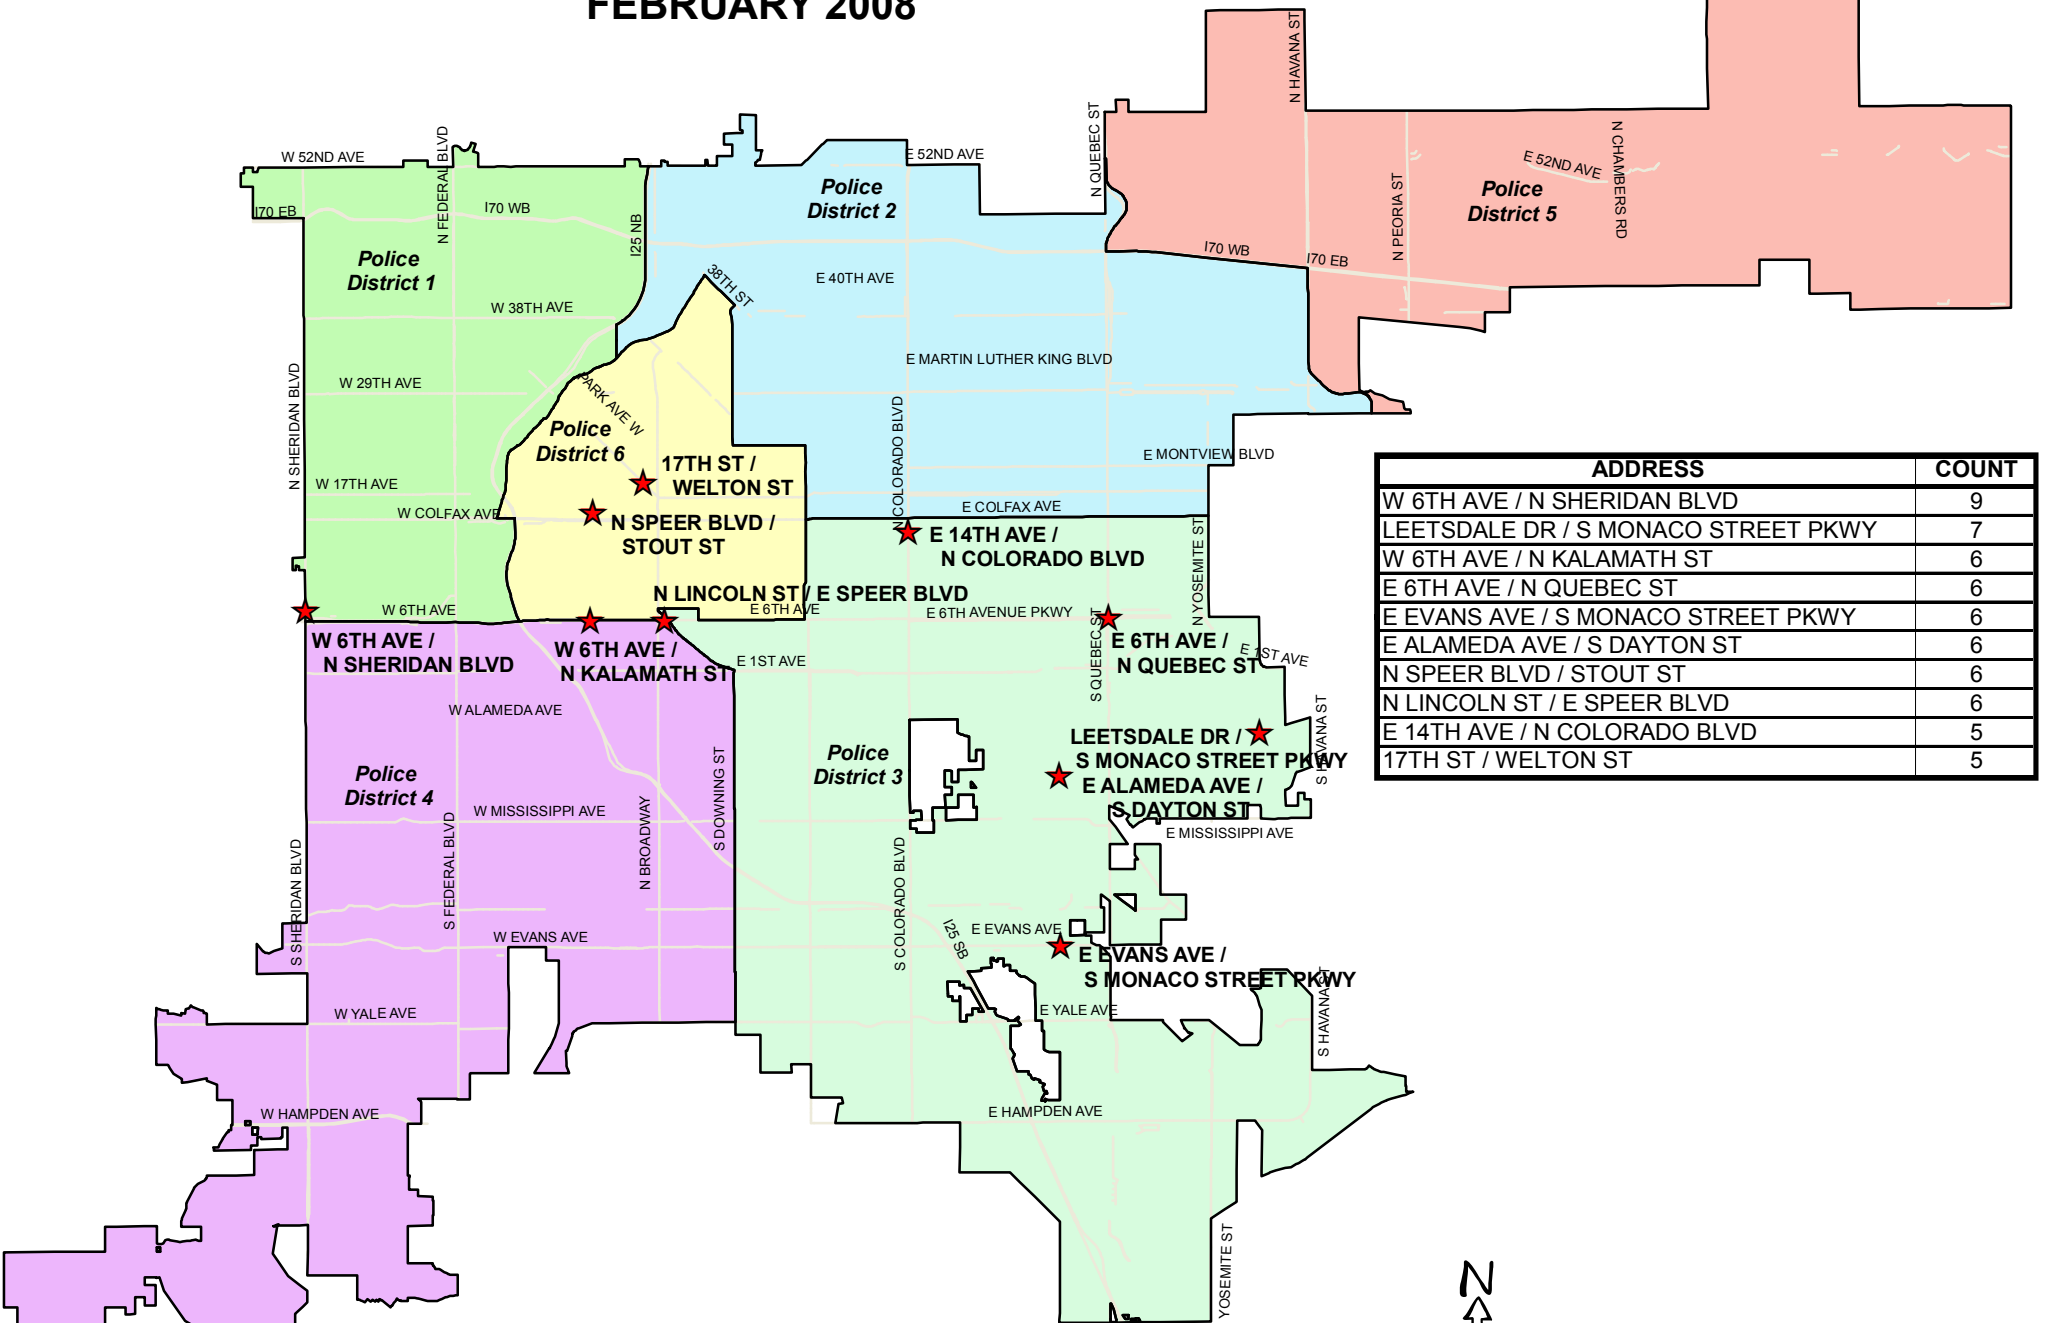

TOP 10 ACCIDENT SITES - NON-INTERSTATE LOCATIONS IN THE CITY AND COUNTY OF DENVER FEBRUARY 2008

ADDRESS	COUNT
W 6TH AVE / N SHERIDAN BLVD	9
LEETSDALE DR / S MONACO STREET PKWY	7
W 6TH AVE / N KALAMATH ST	6
E 6TH AVE / N QUEBEC ST	6
E EVANS AVE / S MONACO STREET PKWY	6
E ALAMEDA AVE / S DAYTON ST	6
N SPEER BLVD / STOUT ST	6
N LINCOLN ST / E SPEER BLVD	6
E 14TH AVE / N COLORADO BLVD	5
17TH ST / WELTON ST	5

The data used to generate this report are dynamic. Dynamic files allow additions, deletions and/or modifications at any time, resulting in more complete and accurate records in the databases. Due to continuous data entry after reports are compiled, subsequent reports are subject to change.