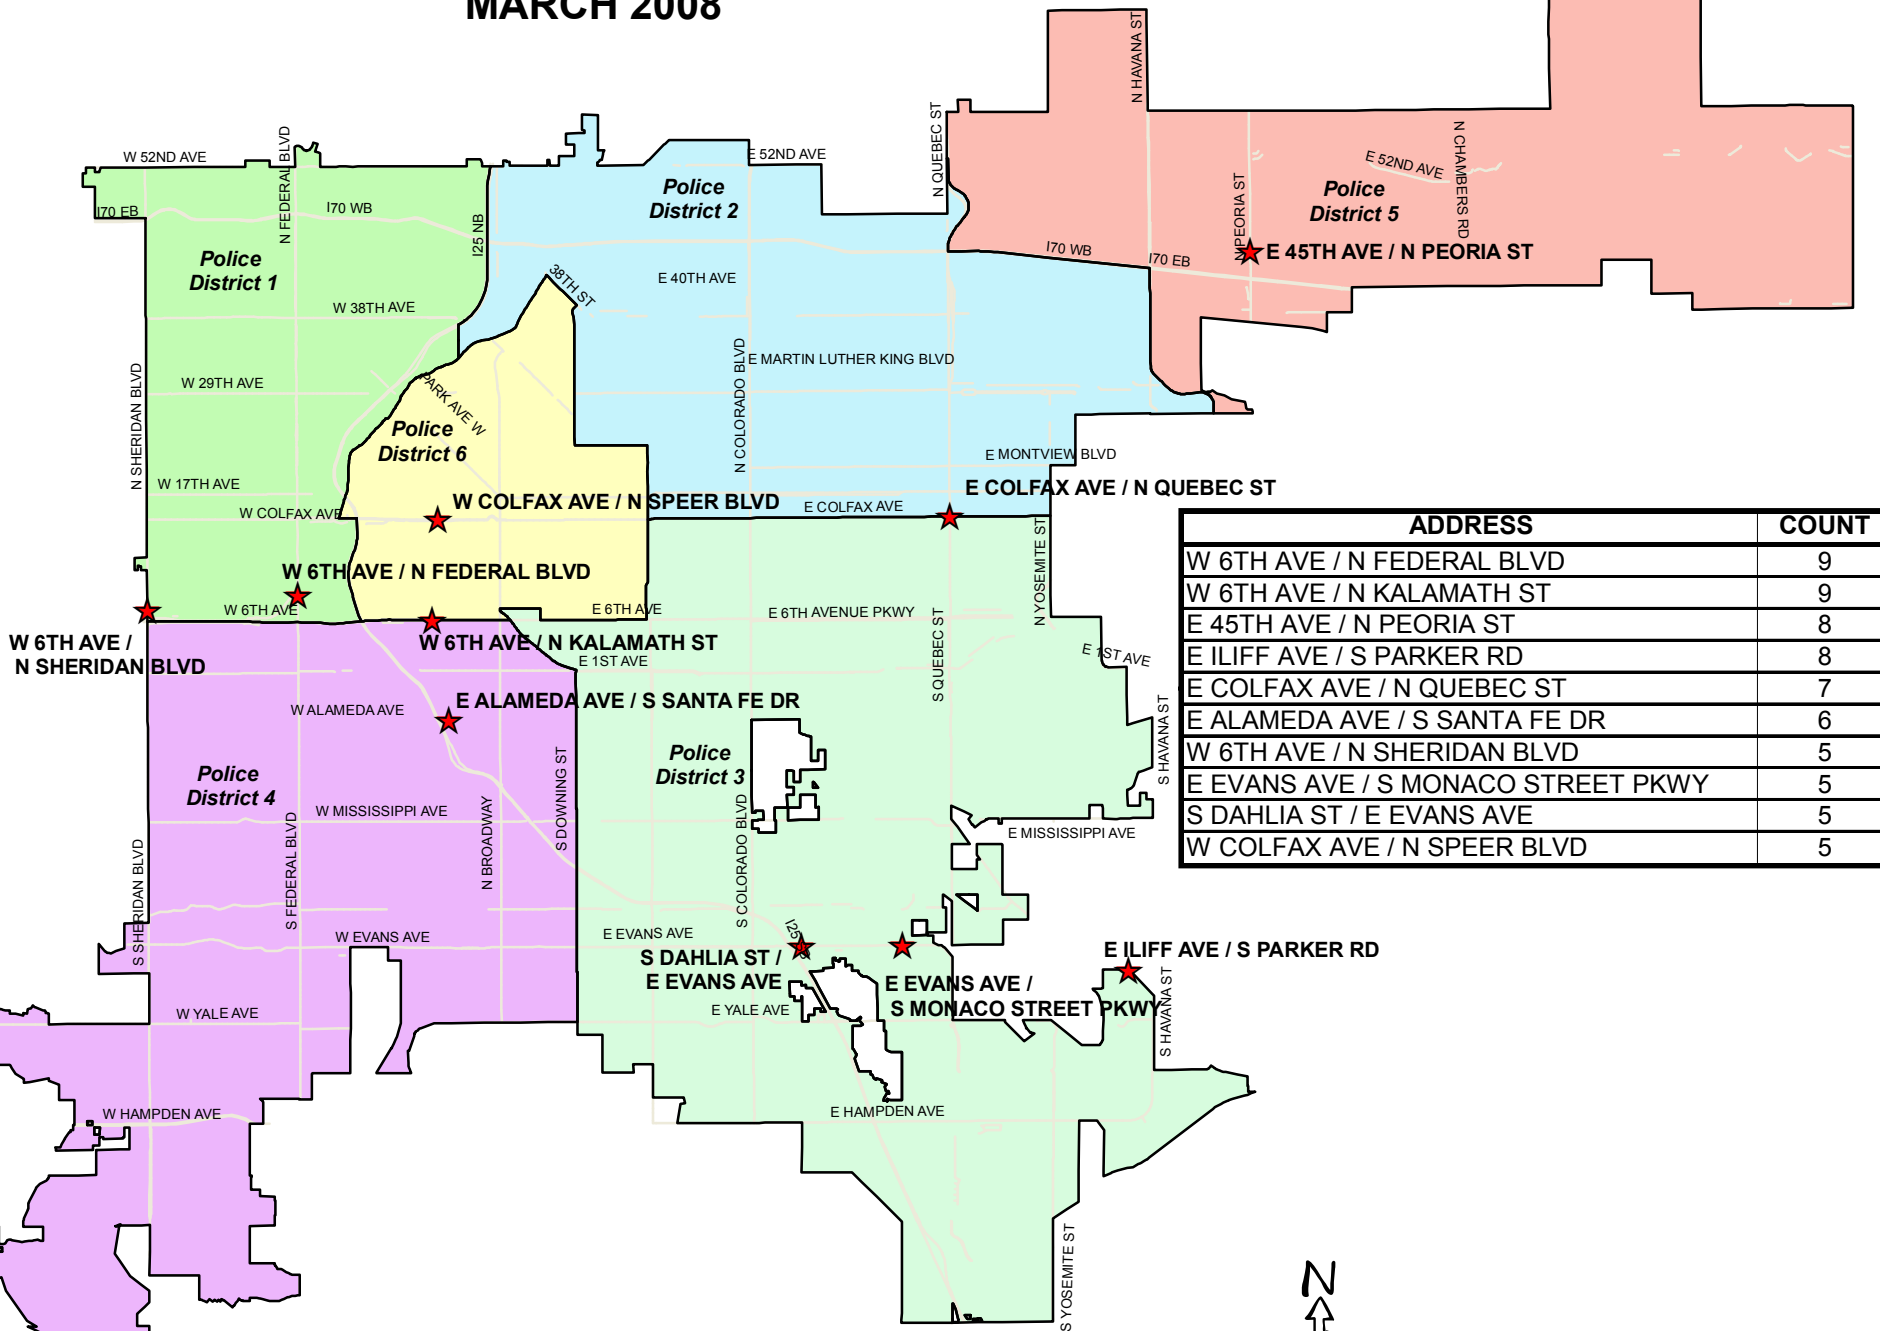

TOP 10 ACCIDENT SITES - NON-INTERSTATE LOCATIONS IN THE CITY AND COUNTY OF DENVER MARCH 2008

ADDRESS	COUNT
W 6TH AVE / N FEDERAL BLVD	9
W 6TH AVE / N KALAMATH ST	9
E 45TH AVE / N PEORIA ST	8
E ILIFF AVE / S PARKER RD	8
E COLFAX AVE / N QUEBEC ST	7
E ALAMEDA AVE / S SANTA FE DR	6
W 6TH AVE / N SHERIDAN BLVD	5
E EVANS AVE / S MONACO STREET PKWY	5
S DAHLIA ST / E EVANS AVE	5
W COLFAX AVE / N SPEER BLVD	5

The data used to generate this report are dynamic. Dynamic files allow additions, deletions and/or modifications at any time, resulting in more complete and accurate records in the databases. Due to continuous data entry after reports are compiled, subsequent reports are subject to change.