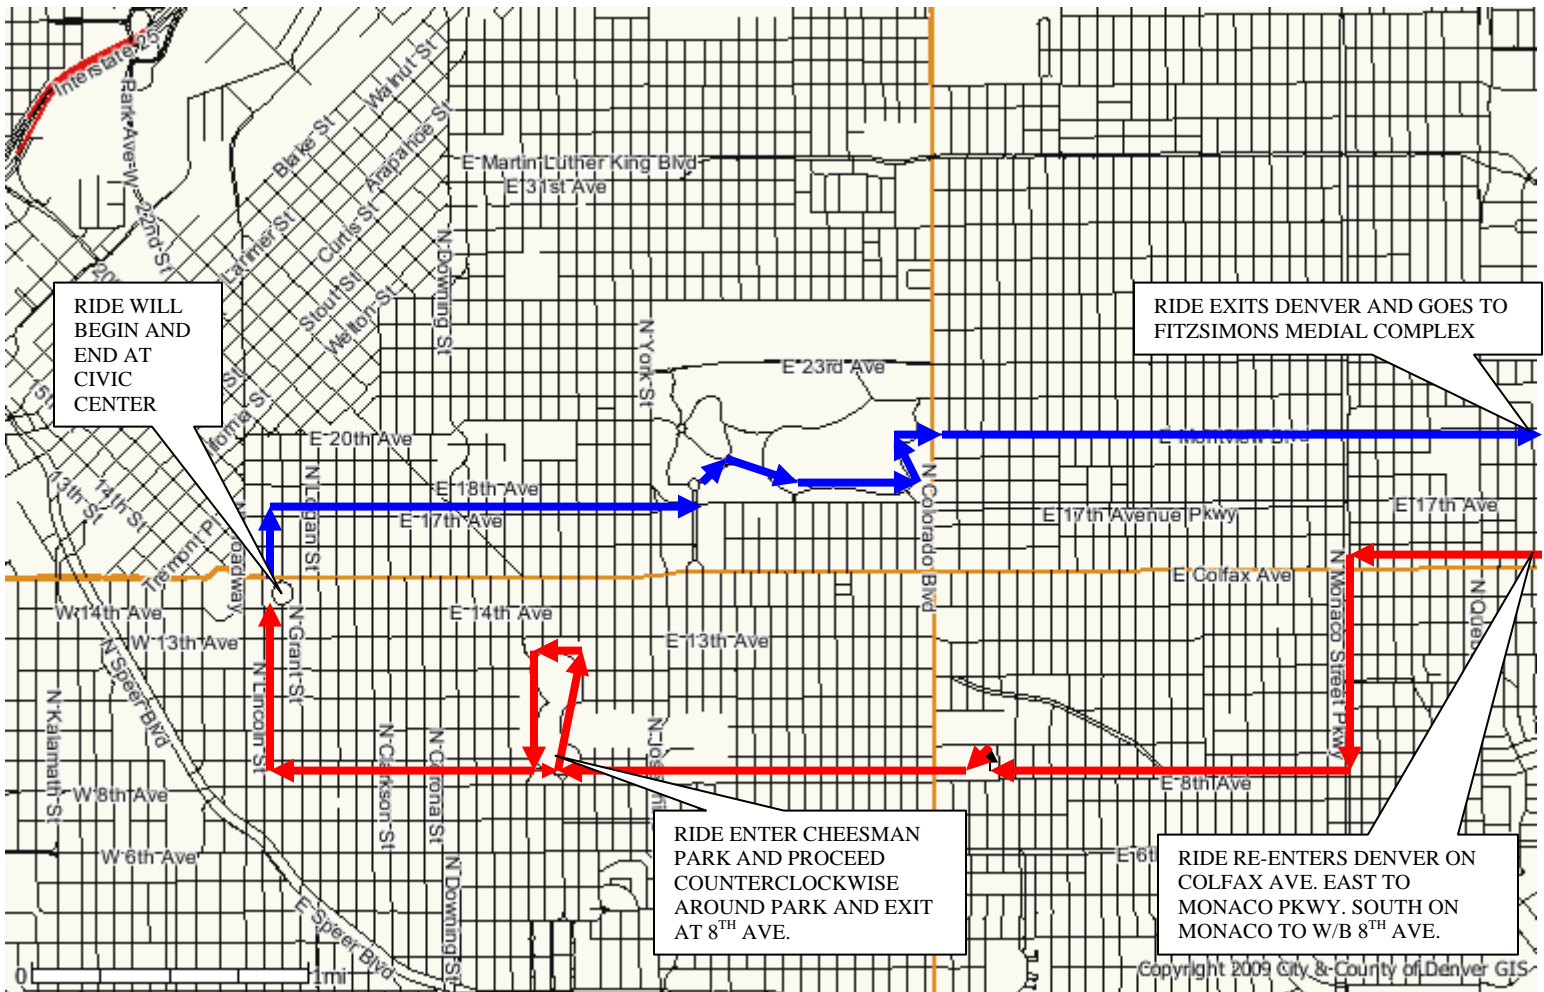

COLORADO SOLDIER RIDE 2009

SATURDAY MAY 23, 2009

RIDE START TIME IS 8:00 A.M.

ROLL CALL IS AT TRAFFIC OPERATIONS AT 7:00 A.M.

150-200 RIDERS EXPECTED

BICYCLE RIDE WILL START AND FINISH AT CIVIC CENTER PARK.
 NORTH ON LINCOLN TO 17TH AVE.
 EAST ON 17TH AVE. TO CITY PARK ENTRANCE AT ESPLANADE.
 RIGHT INSIDE PARK TO MLK STATUE (MECHANIC STOP)
 FOLLOW PATH AROUND TO CITY PARK EXIT AT MONTVIEW.
 MONTVIEW BLVD. EAST OUT OF CITY LIMITS TO FITZSIMONS MEDICAL COMPLEX
 RE-ENTER DENVER AT COLFAX AND YOSEMITE.
 W/B ON COLFAX AVE. TO MONACO PKWY.
 SOUTH ON MONACO TO 8TH AVE.
 WEST ON 8TH AVE. TO CLERMONT ST.
 VISIT AT VA HOSPITAL
 WEST ON 8TH AVE. TO CHEESMAN PARK
 NORTH INTO PARK COUNTERCLOCKWISE AND BACK OUT AT 8TH AVE.
 WEST ON 8TH AVE. TO LINCOLN ST.
 NORTH ON LINCOLN ST. TO VIETNAM MEMORIAL AT STATE CAPITOL