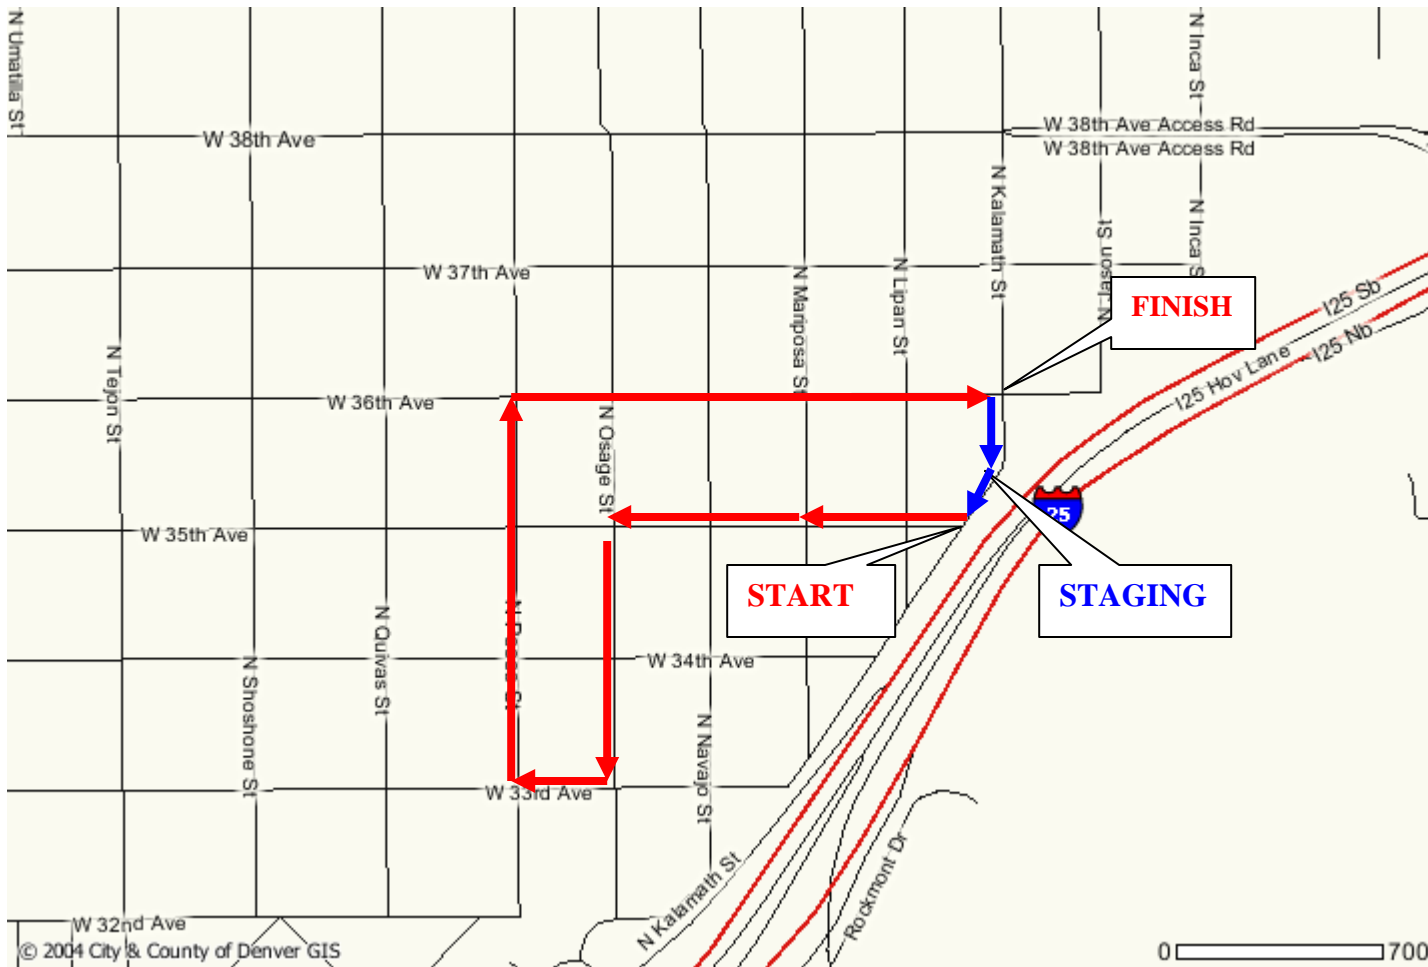

**OUR LADY OF GUADALUPE CHURCH  
FEAST PARADE  
SUNDAY  
DECEMBER 13, 2009  
1:00PM**

**ROUTE INFO**

- Parade will stage in the 1100-1300 blocks of W. 35<sup>th</sup> Ave.
- Parade starts at W. 35<sup>th</sup> Ave. & Osage St.,
- Proceeds south to W. 33<sup>rd</sup> Ave.,
- West to Pecos St.,
- North to W. 36<sup>th</sup> Ave.,
- East to Kalamath St.,
- South to W. 35<sup>th</sup> Ave., where the parade returns to the church and concludes