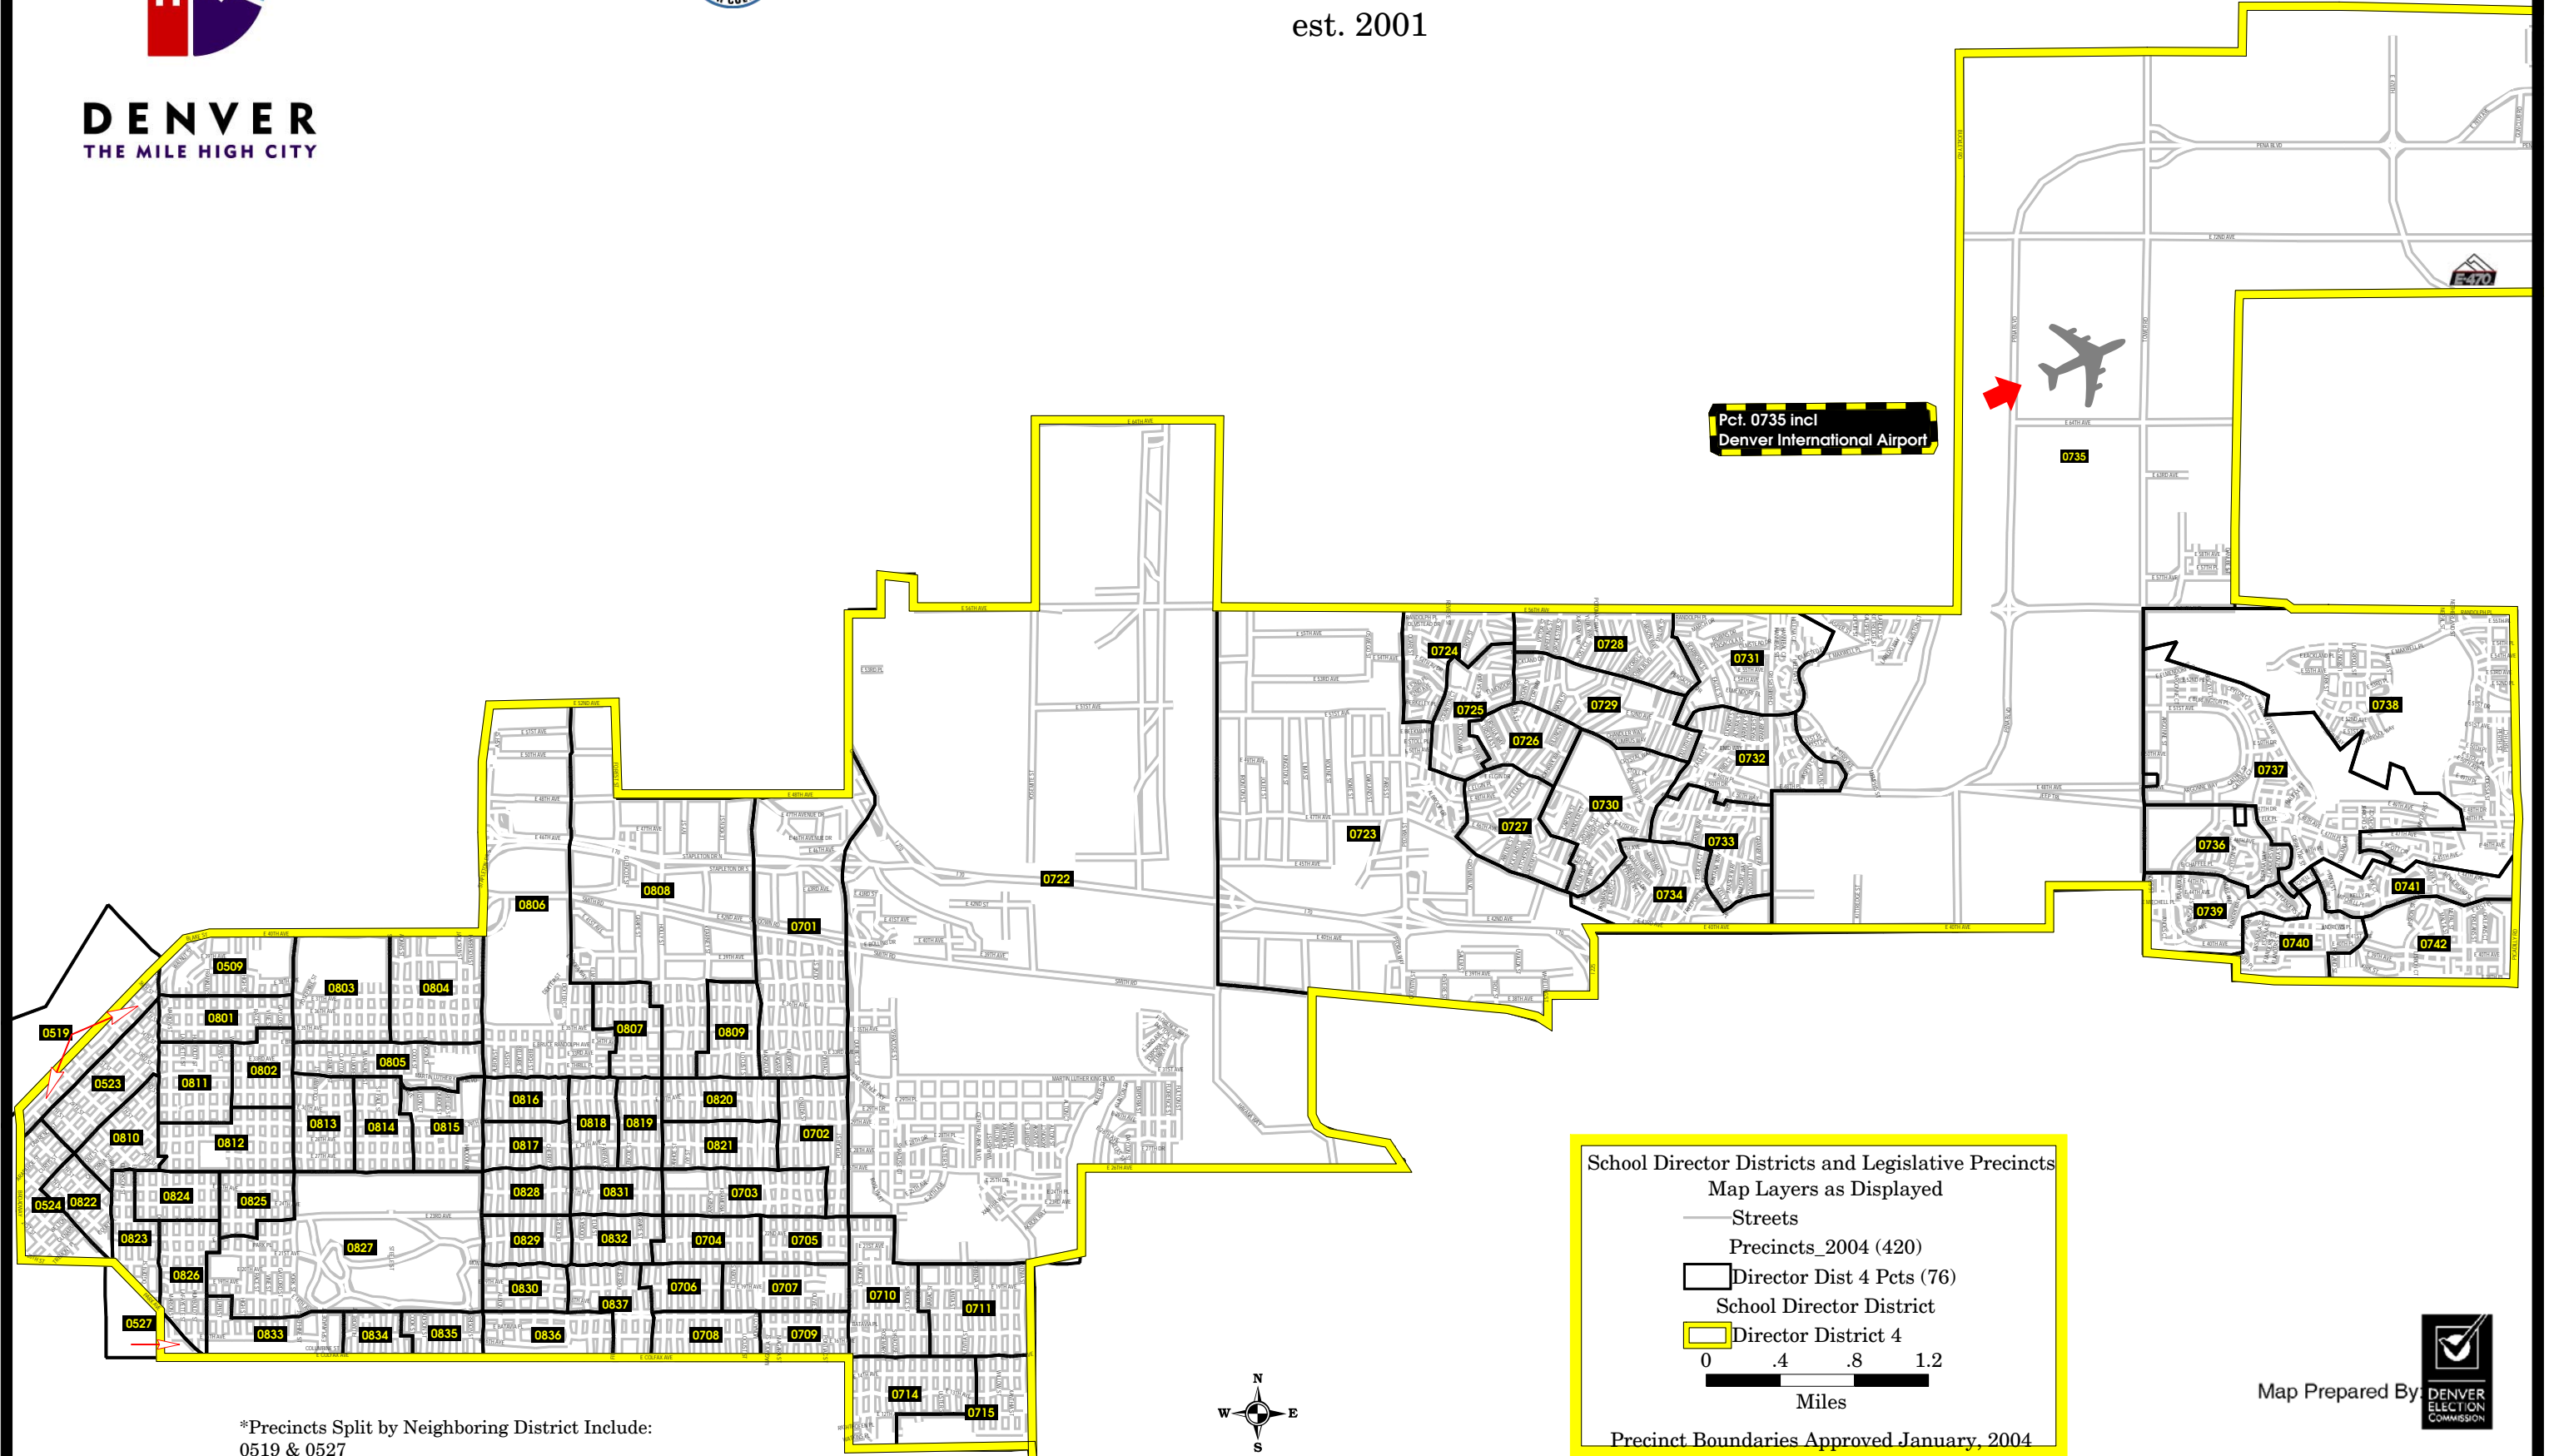

DENVER
THE MILE HIGH CITY

Denver Public Schools Director District 4

est. 2001

DENVER INTERNATIONAL AIRPORT

Pct. 0735 incl
Denver International Airport

School Director Districts and Legislative Precincts
Map Layers as Displayed

- Streets
- Precincts_2004 (420)
- Director Dist 4 Pcts (76)
- School Director District
- Director District 4

0 .4 .8 1.2
Miles

Precinct Boundaries Approved January, 2004

*Precincts Split by Neighboring District Include:
0519 & 0527

Map Prepared By
DENVER
ELECTION
COMMISSION