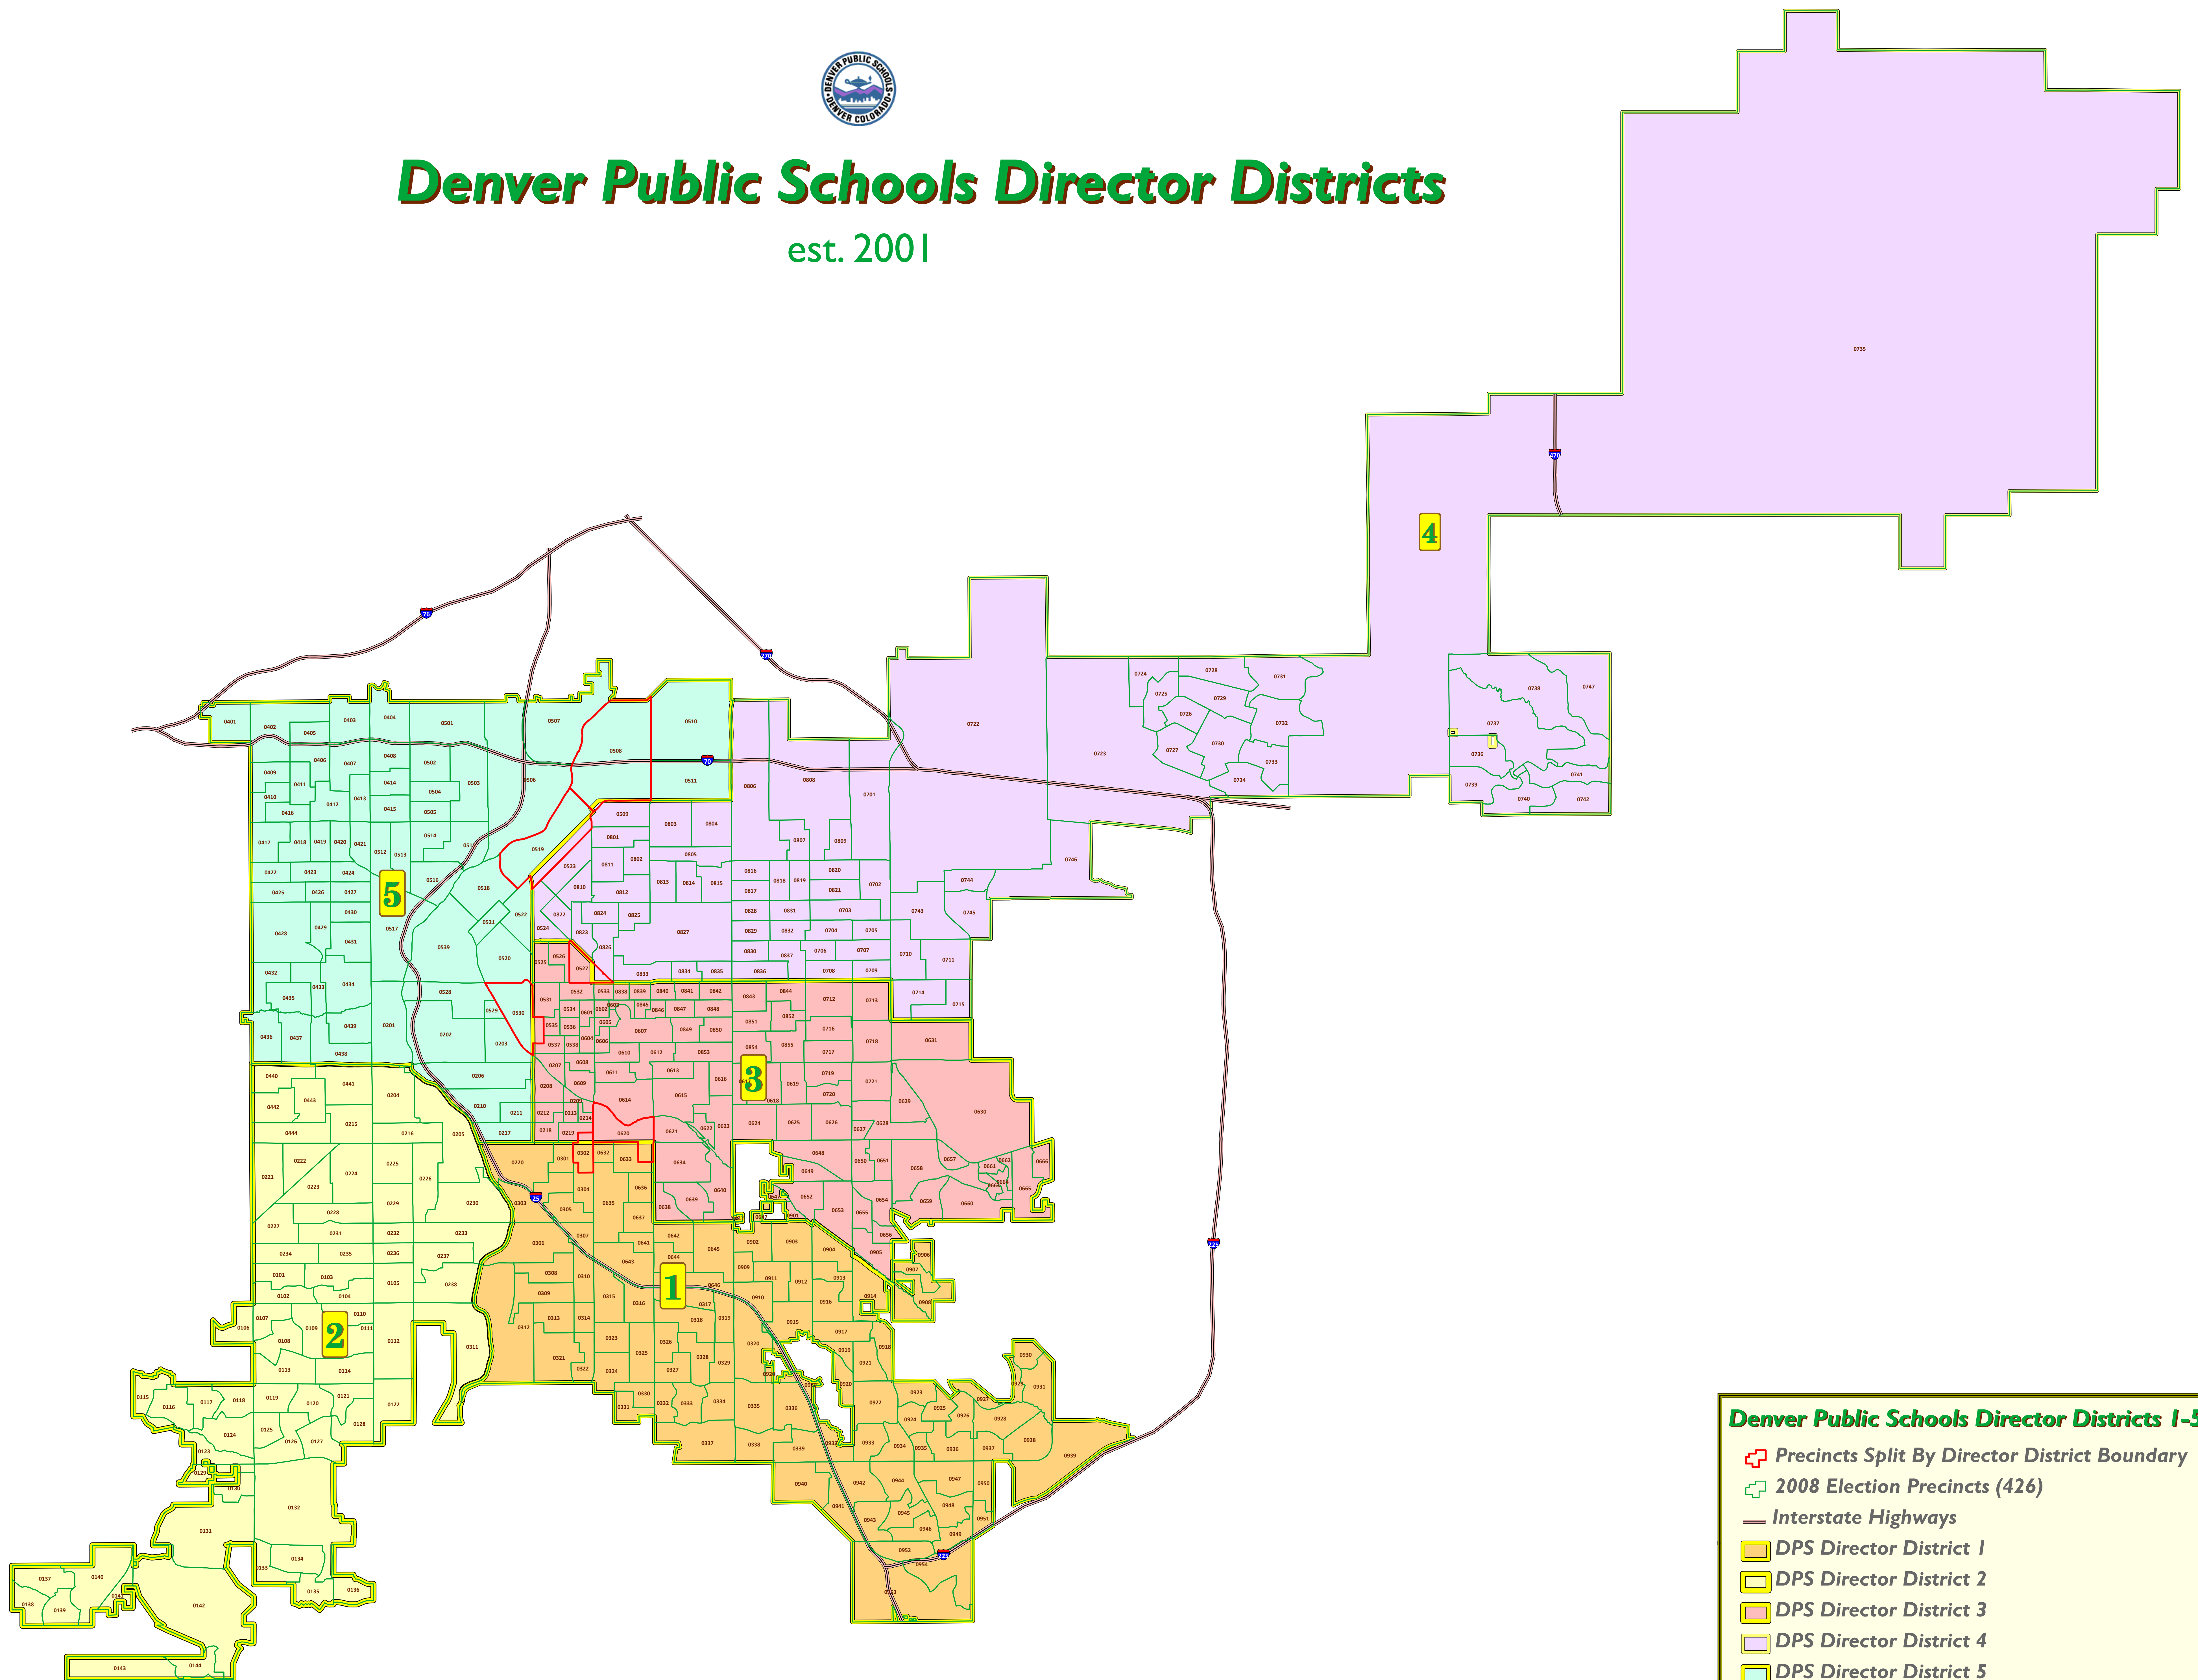

Denver Public Schools Director Districts

est. 2001

Denver Public Schools Director Districts 1-5

- ✚ Precincts Split By Director District Boundary
- ▬ 2008 Election Precincts (426)
- Interstate Highways
- DPS Director District 1
- DPS Director District 2
- DPS Director District 3
- DPS Director District 4
- DPS Director District 5