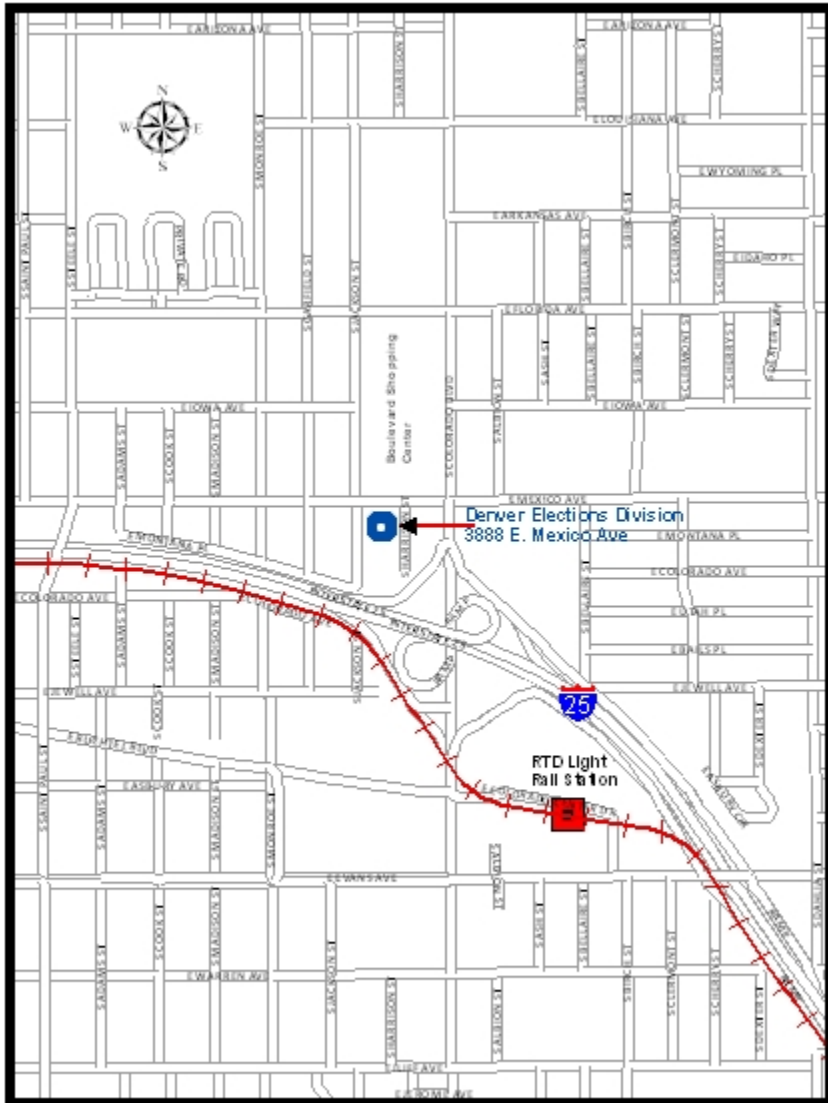

## Map and directions to Denver Elections Division new location

Denver Elections  
Division  
3888 East Mexico  
Avenue  
Denver, Colorado 80210

### **Driving directions from I-25:**

Exit I-25 at the Colorado  
Boulevard exit.

Go NORTH one block to  
Mexico Avenue.

Turn LEFT, go one block  
to 3888 East Mexico  
Avenue.

Building will be on the  
SOUTH side of the  
street.

Denver Elections Division  
3888 East Mexico Avenue  
Denver, Colorado 80210