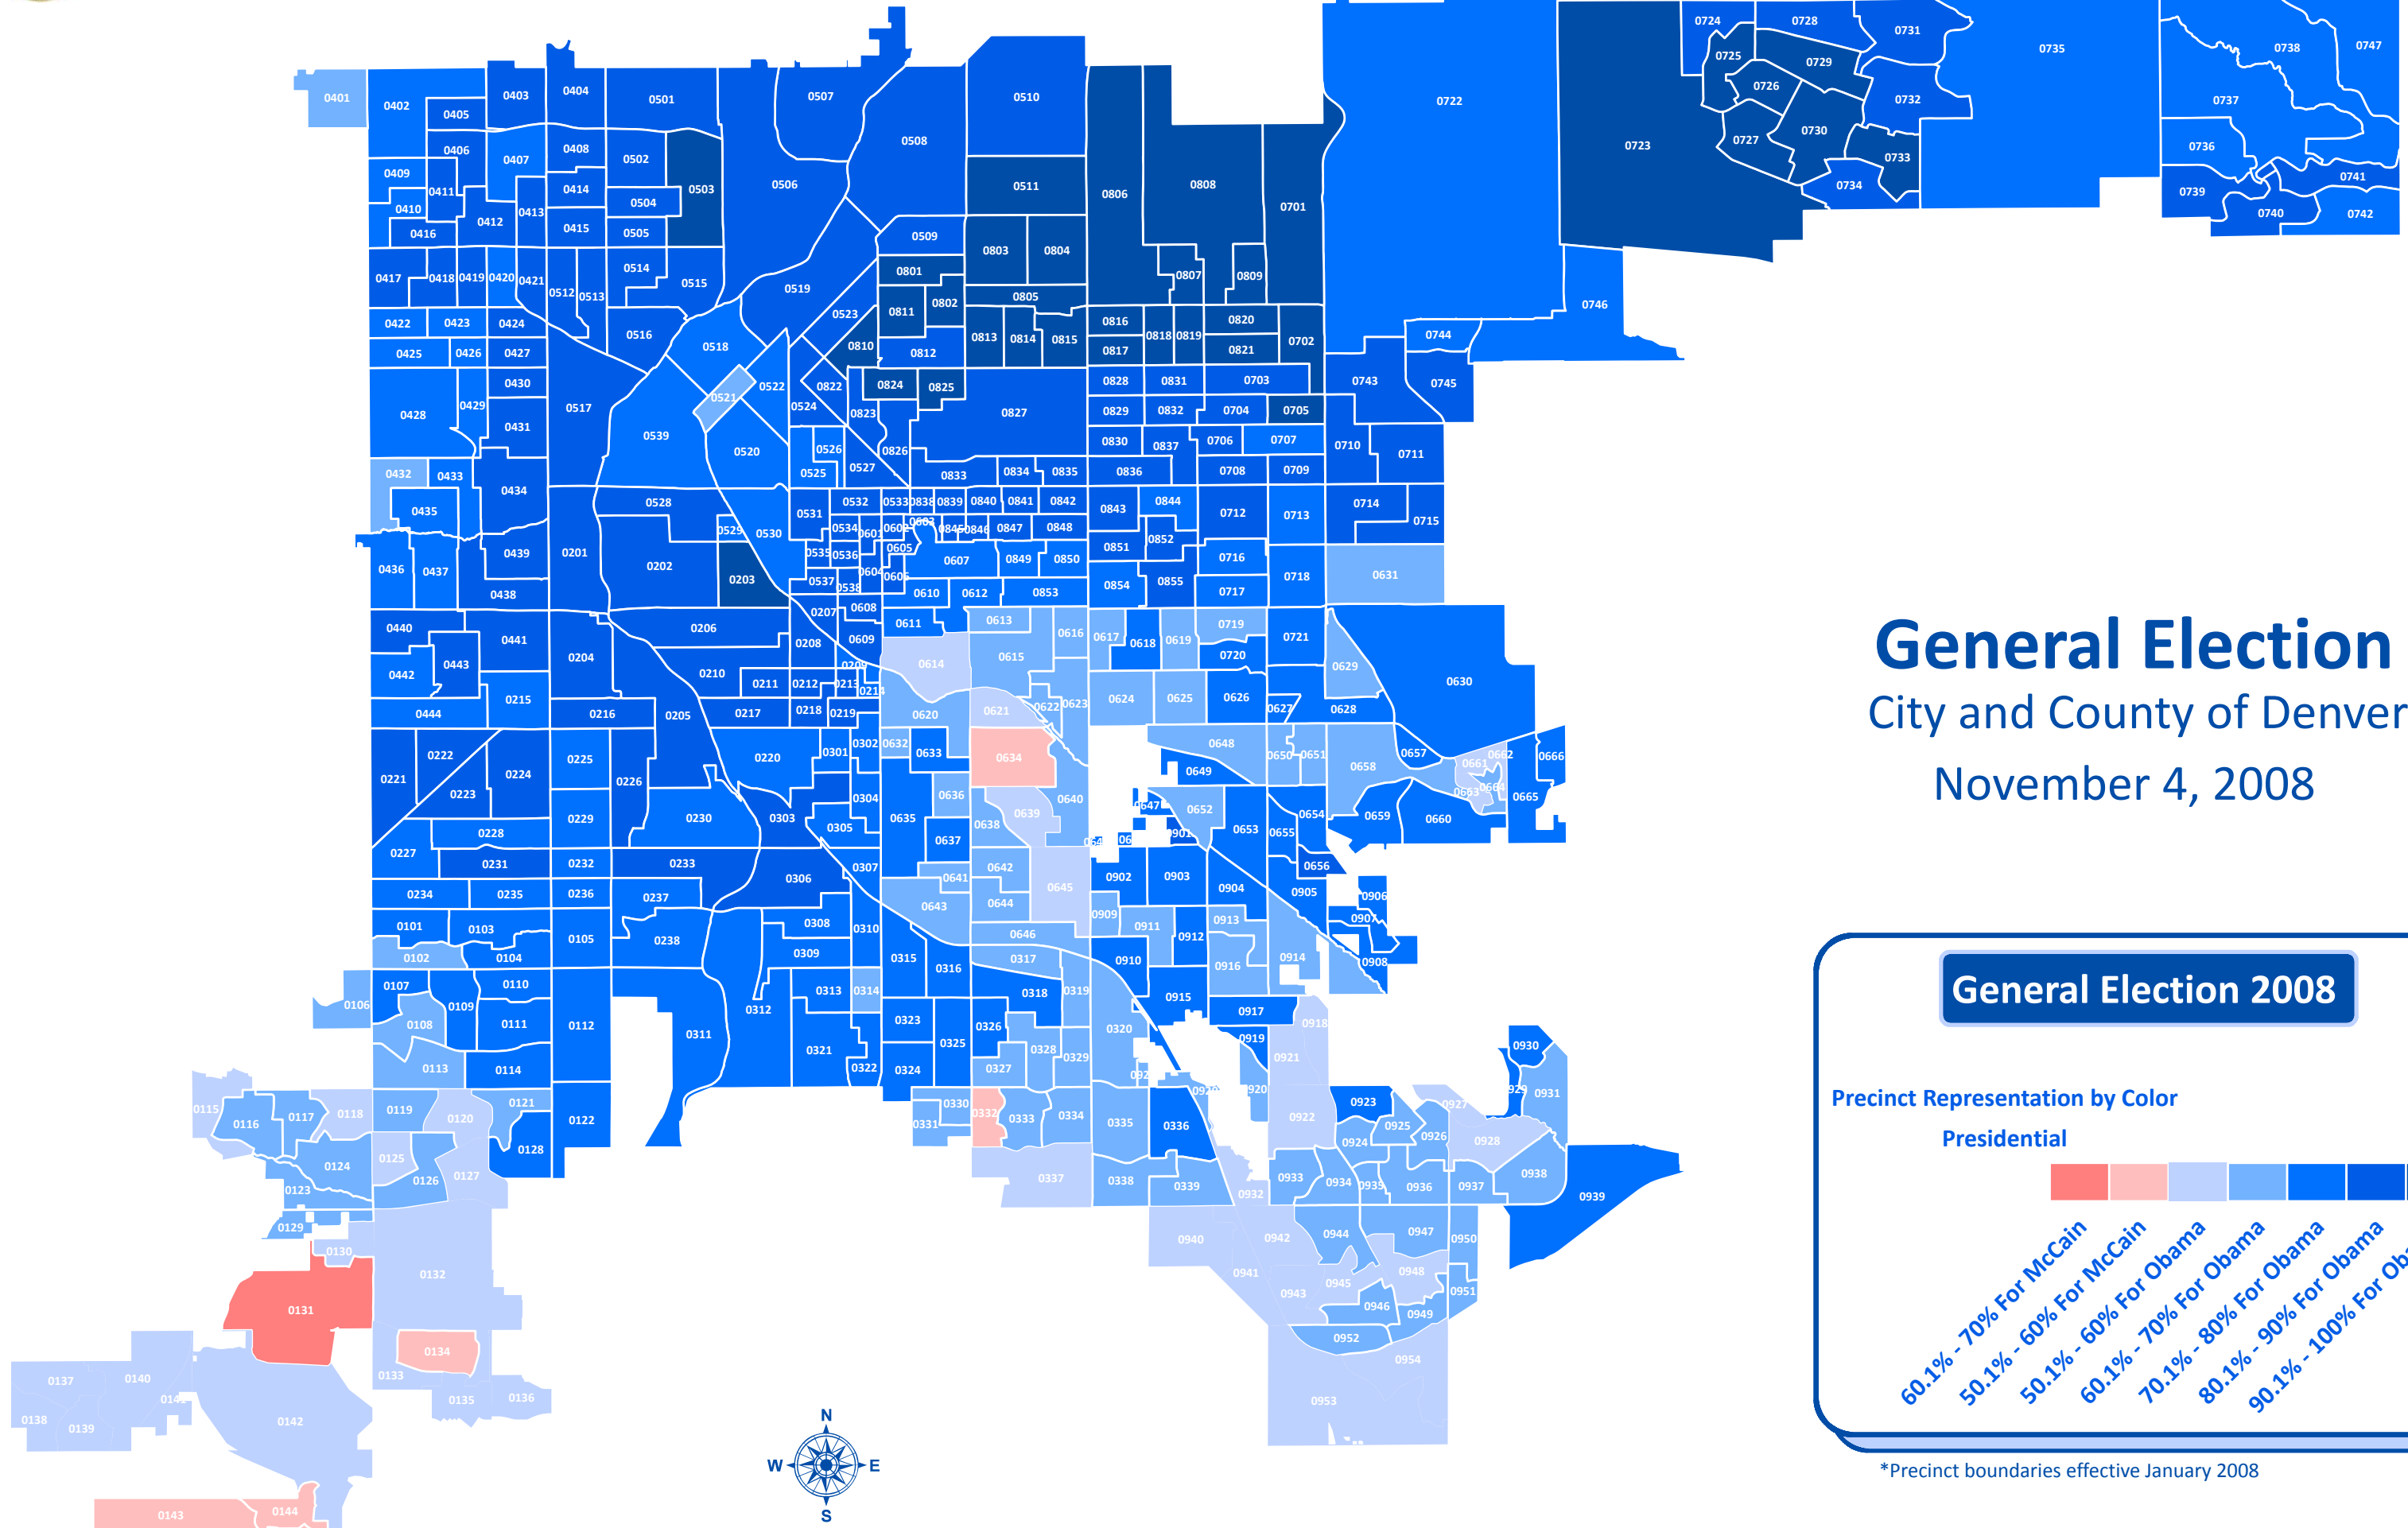

Denver Elections Division

General Election

City and County of Denver

November 4, 2008

General Election 2008

*Precinct boundaries effective January 2008