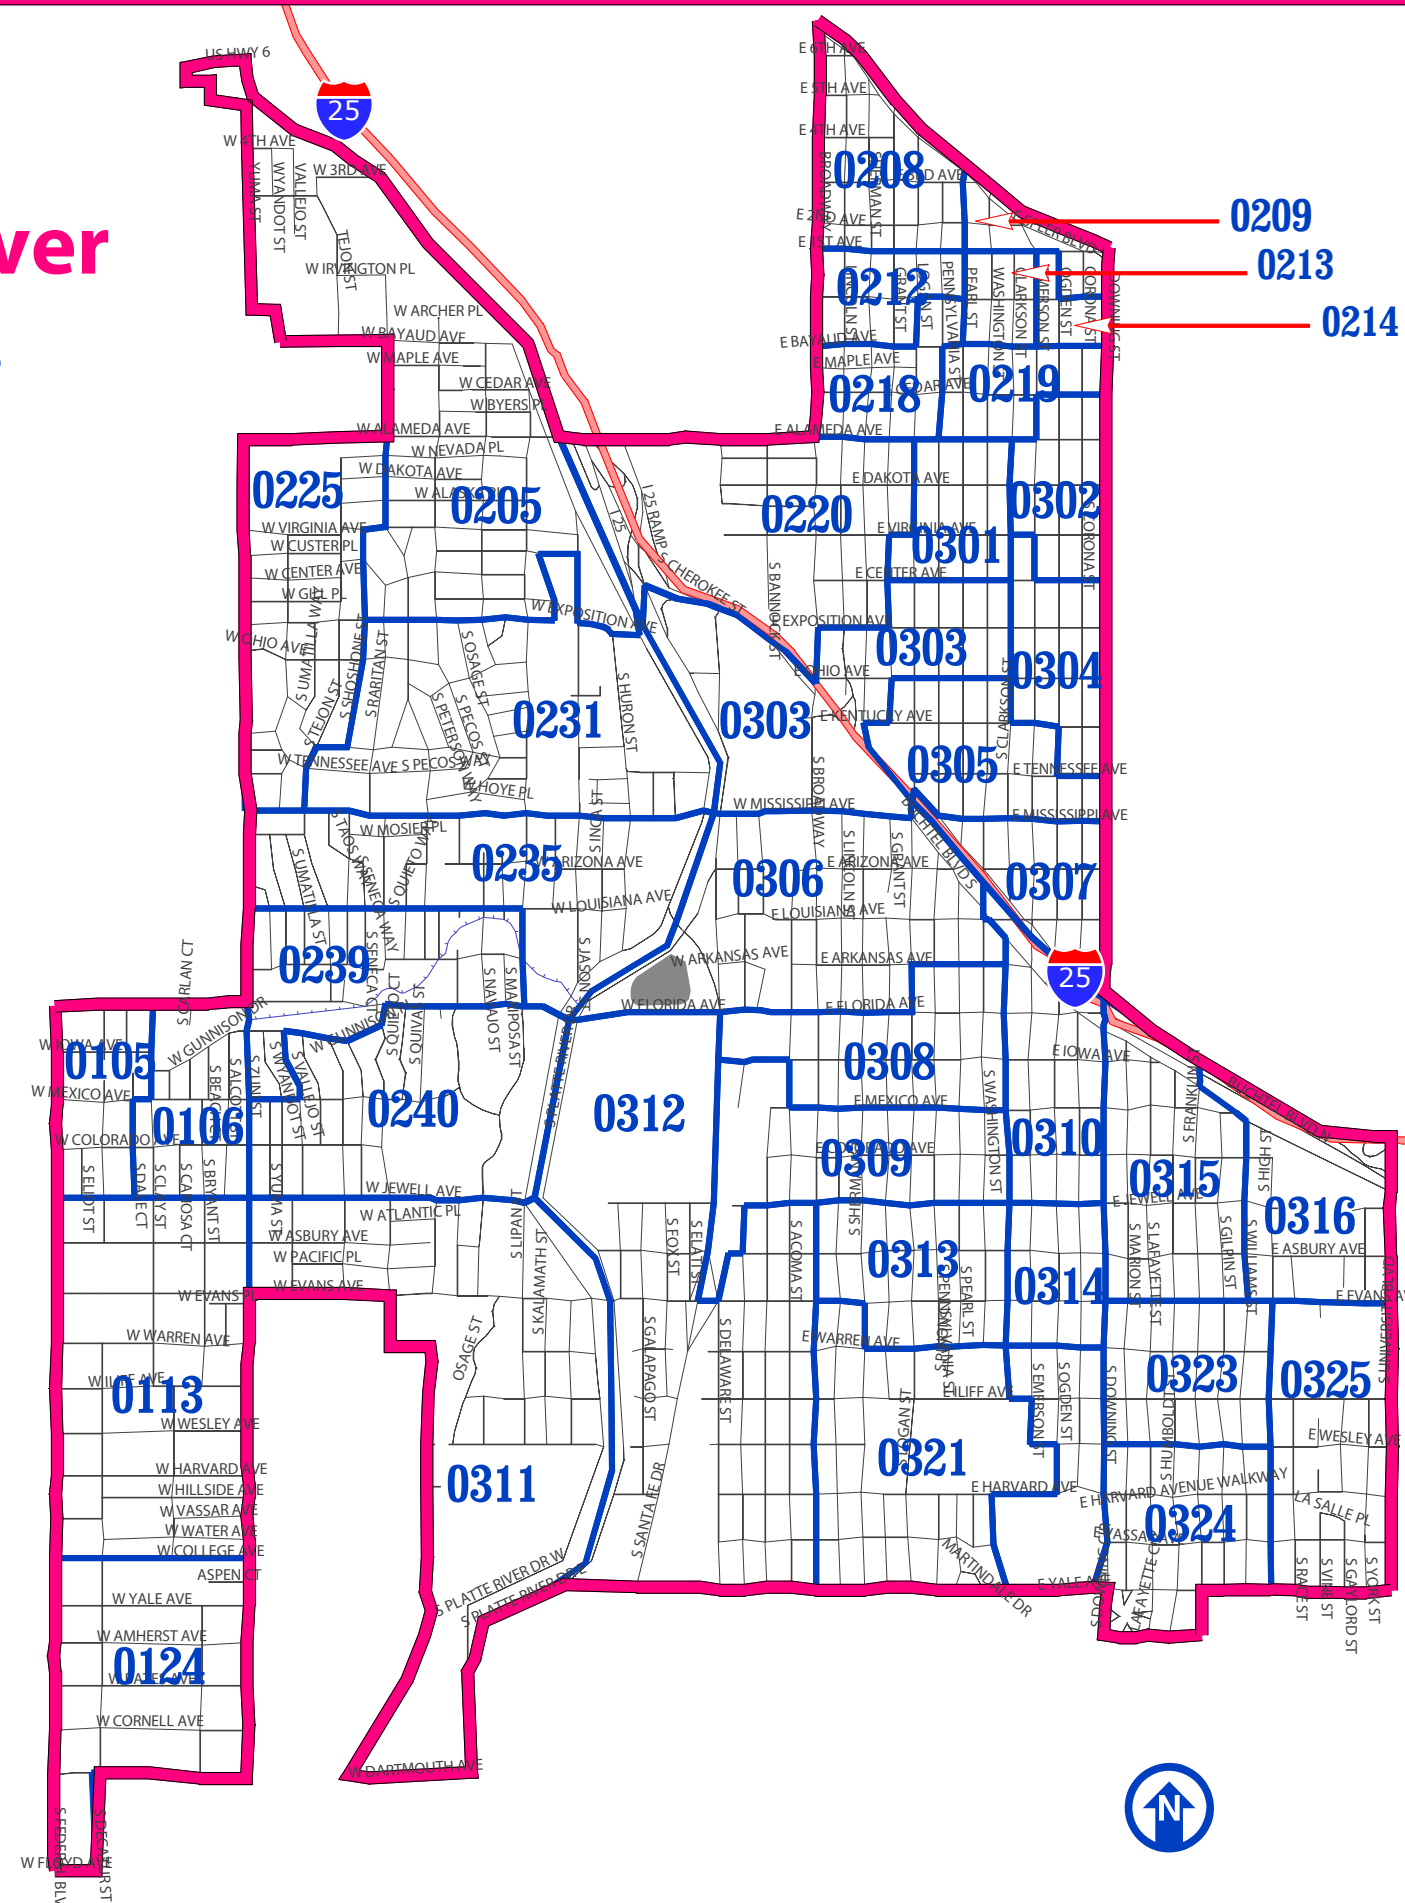

City & County of Denver

City Council Districts

boundaries est. May, 2002

City Council District 7 & Legislative Precincts

Map Layers As Displayed

- Streets in Council District 7
- Water Area
- Creeks / Streams
- Interstate Highway
- Precincts_2002
- Council District 7 Boundary

0 1,000 2,000 3,000

Feet

* Precinct Boundaries as Amended April, 2002

Map Prepared by the Denver Election Commission
June, 2002