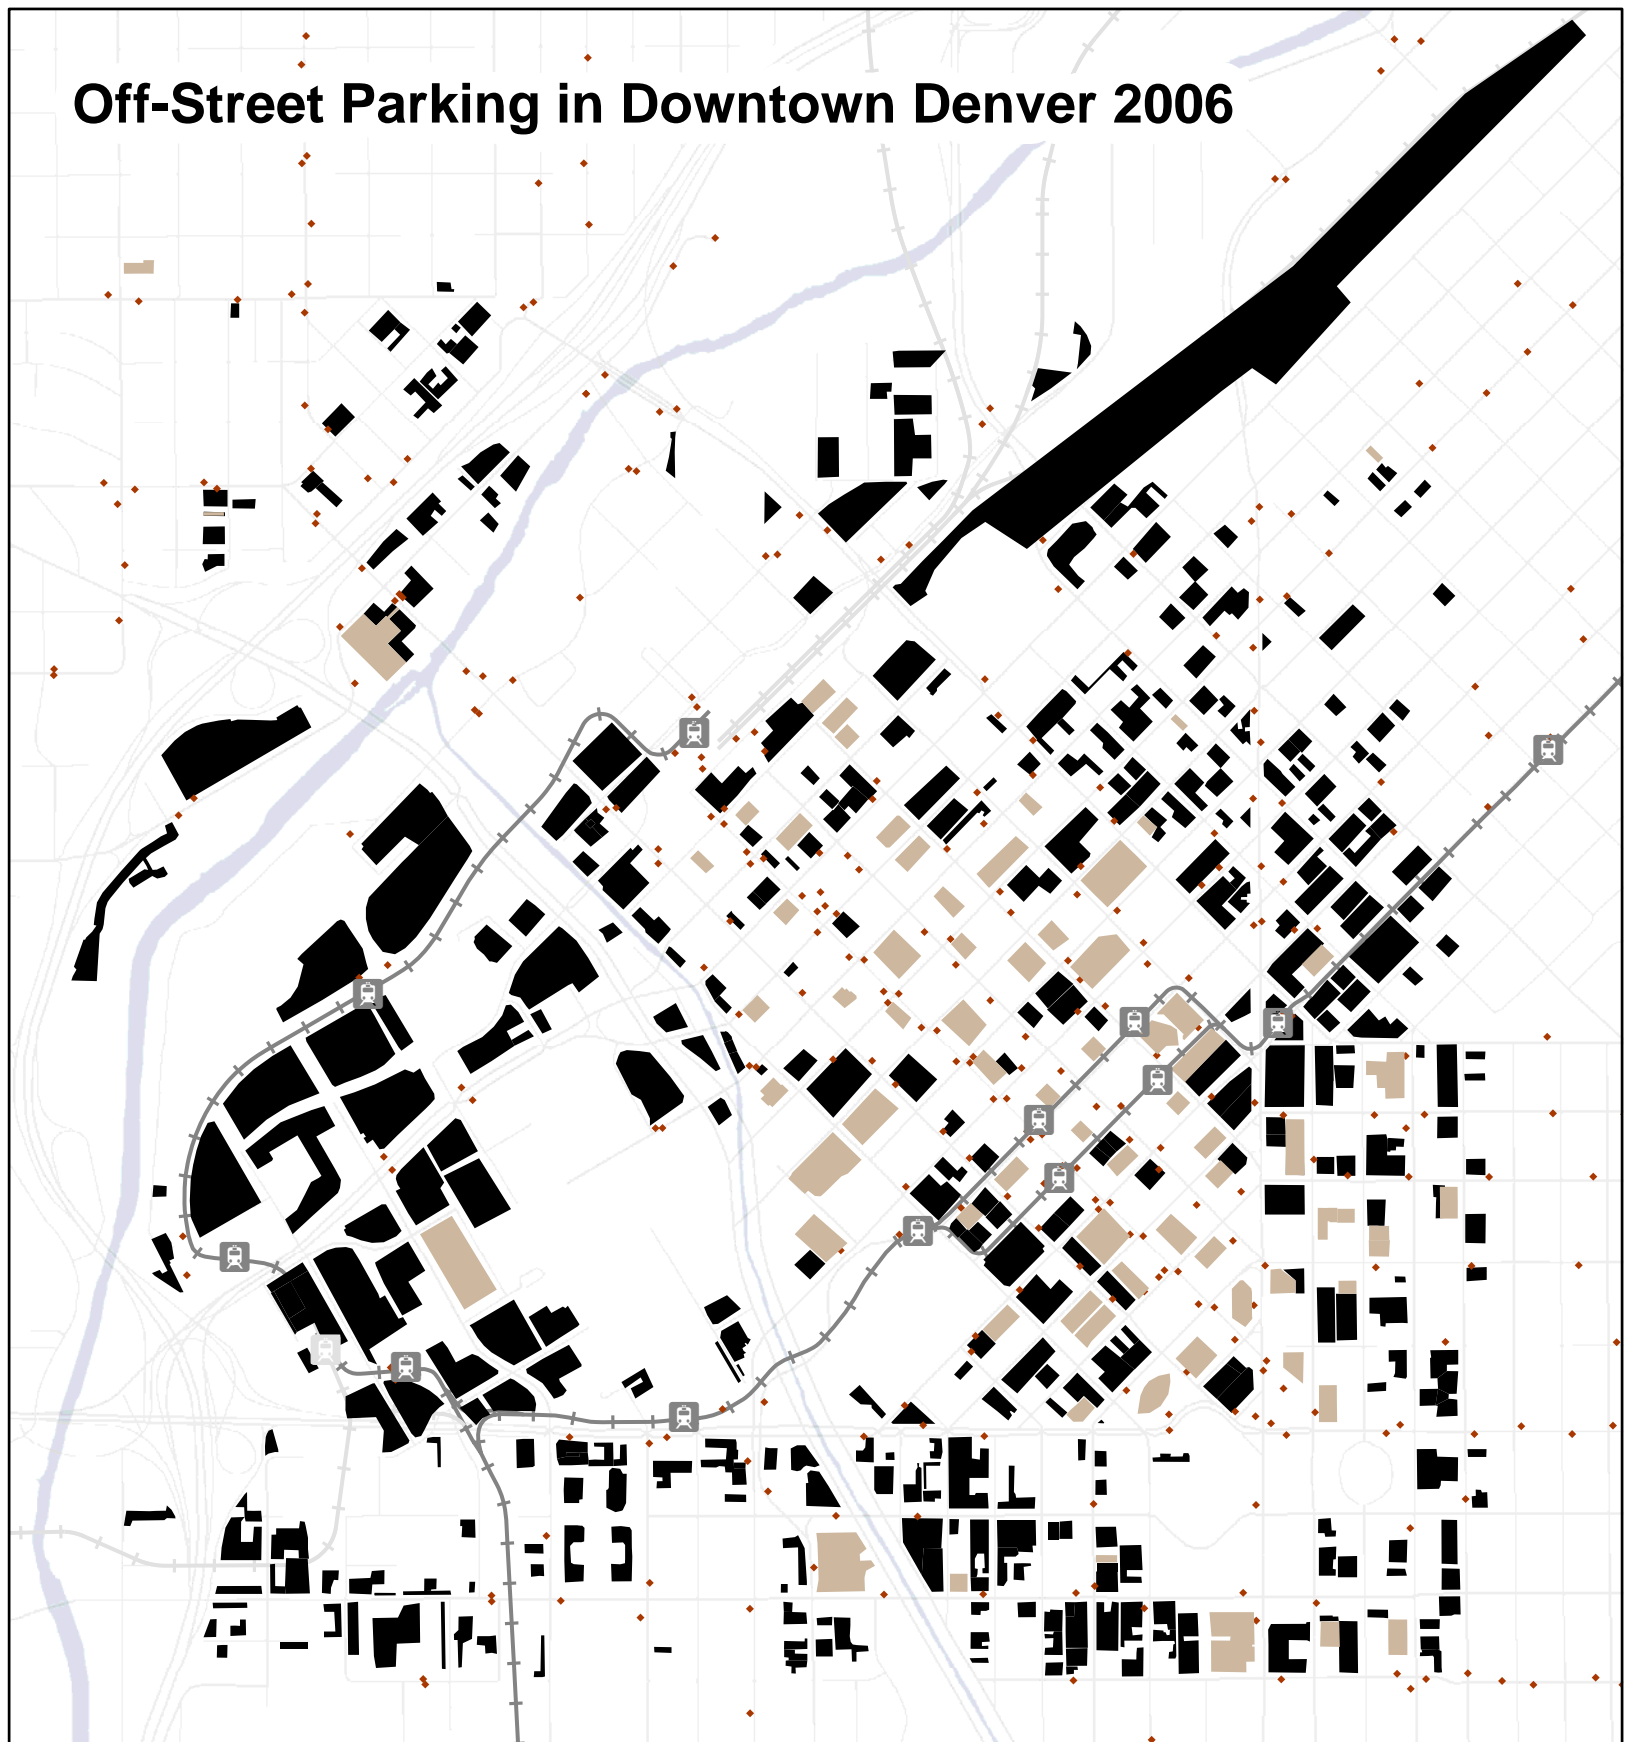

Off-Street Parking in Downtown Denver 2006

-  Parking Garage
-  Surface Parking Lot
-  RTD Bus Stops
-  Existing Light Rail Station
-  Proposed Light Rail Station
-  Existing Light Rail
-  Proposed Light Rail

Map Created: 4/2009
Parking Data: Public Works 2006