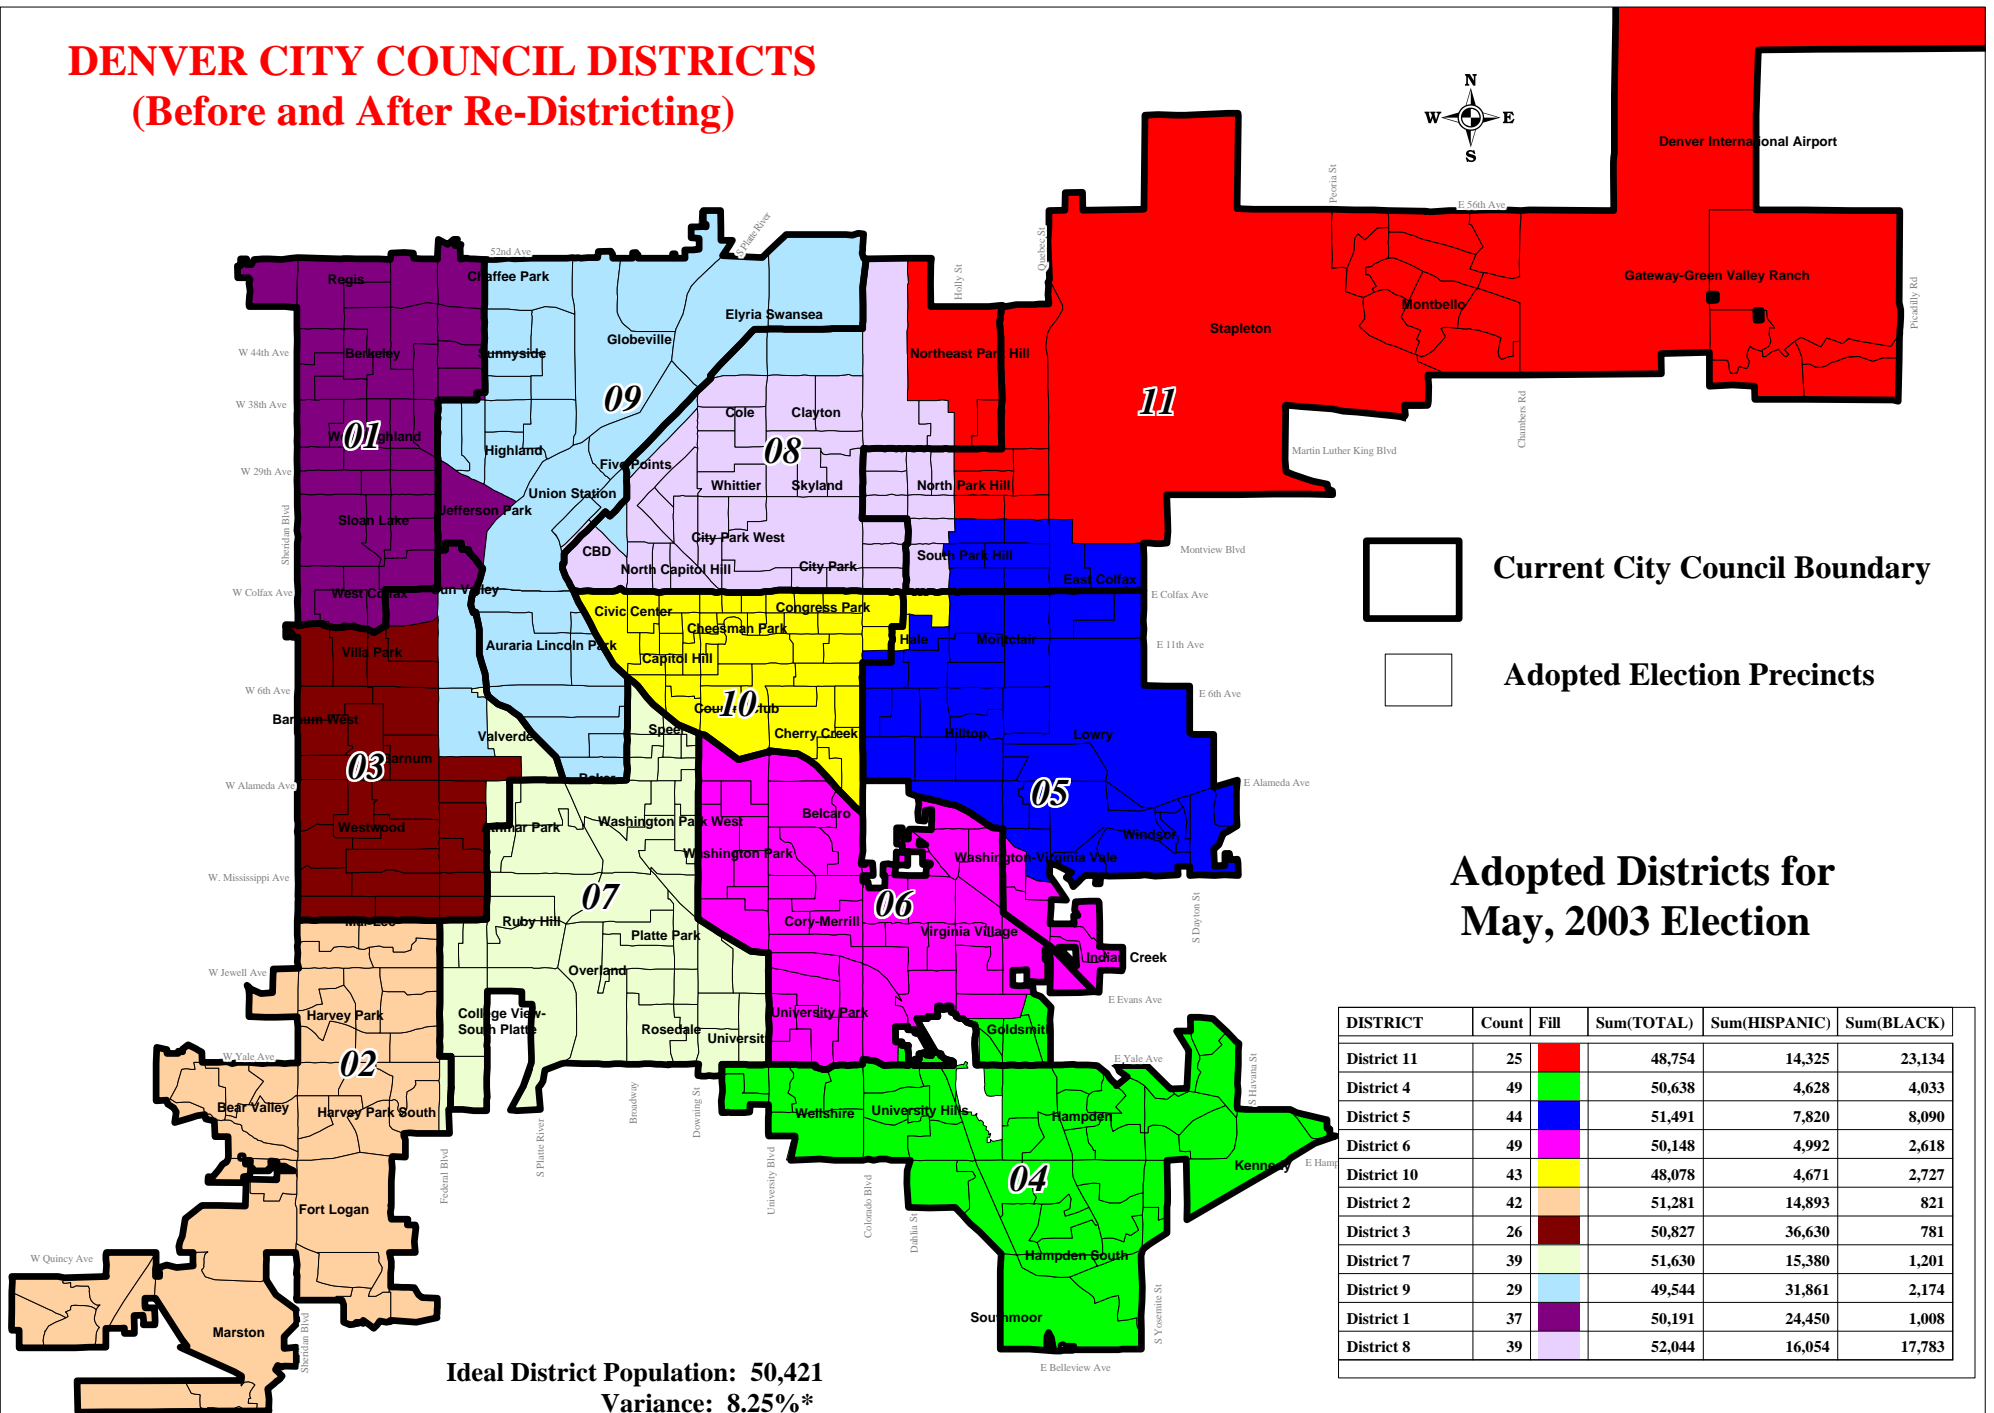

DENVER CITY COUNCIL DISTRICTS (Before and After Re-Districting)

Ideal District Population: 50,421
Variance: 8.25%*

* Calculated as the percent difference between the highest District population and the lowest District population.

Adopted Districts for May, 2003 Election

DISTRICT	Count	Fill	Sum(TOTAL)	Sum(HISPANIC)	Sum(BLACK)
District 11	25		48,754	14,325	23,134
District 4	49		50,638	4,628	4,033
District 5	44		51,491	7,820	8,090
District 6	49		50,148	4,992	2,618
District 10	43		48,078	4,671	2,727
District 2	42		51,281	14,893	821
District 3	26		50,827	36,630	781
District 7	39		51,630	15,380	1,201
District 9	29		49,544	31,861	2,174
District 1	37		50,191	24,450	1,008
District 8	39		52,044	16,054	17,783